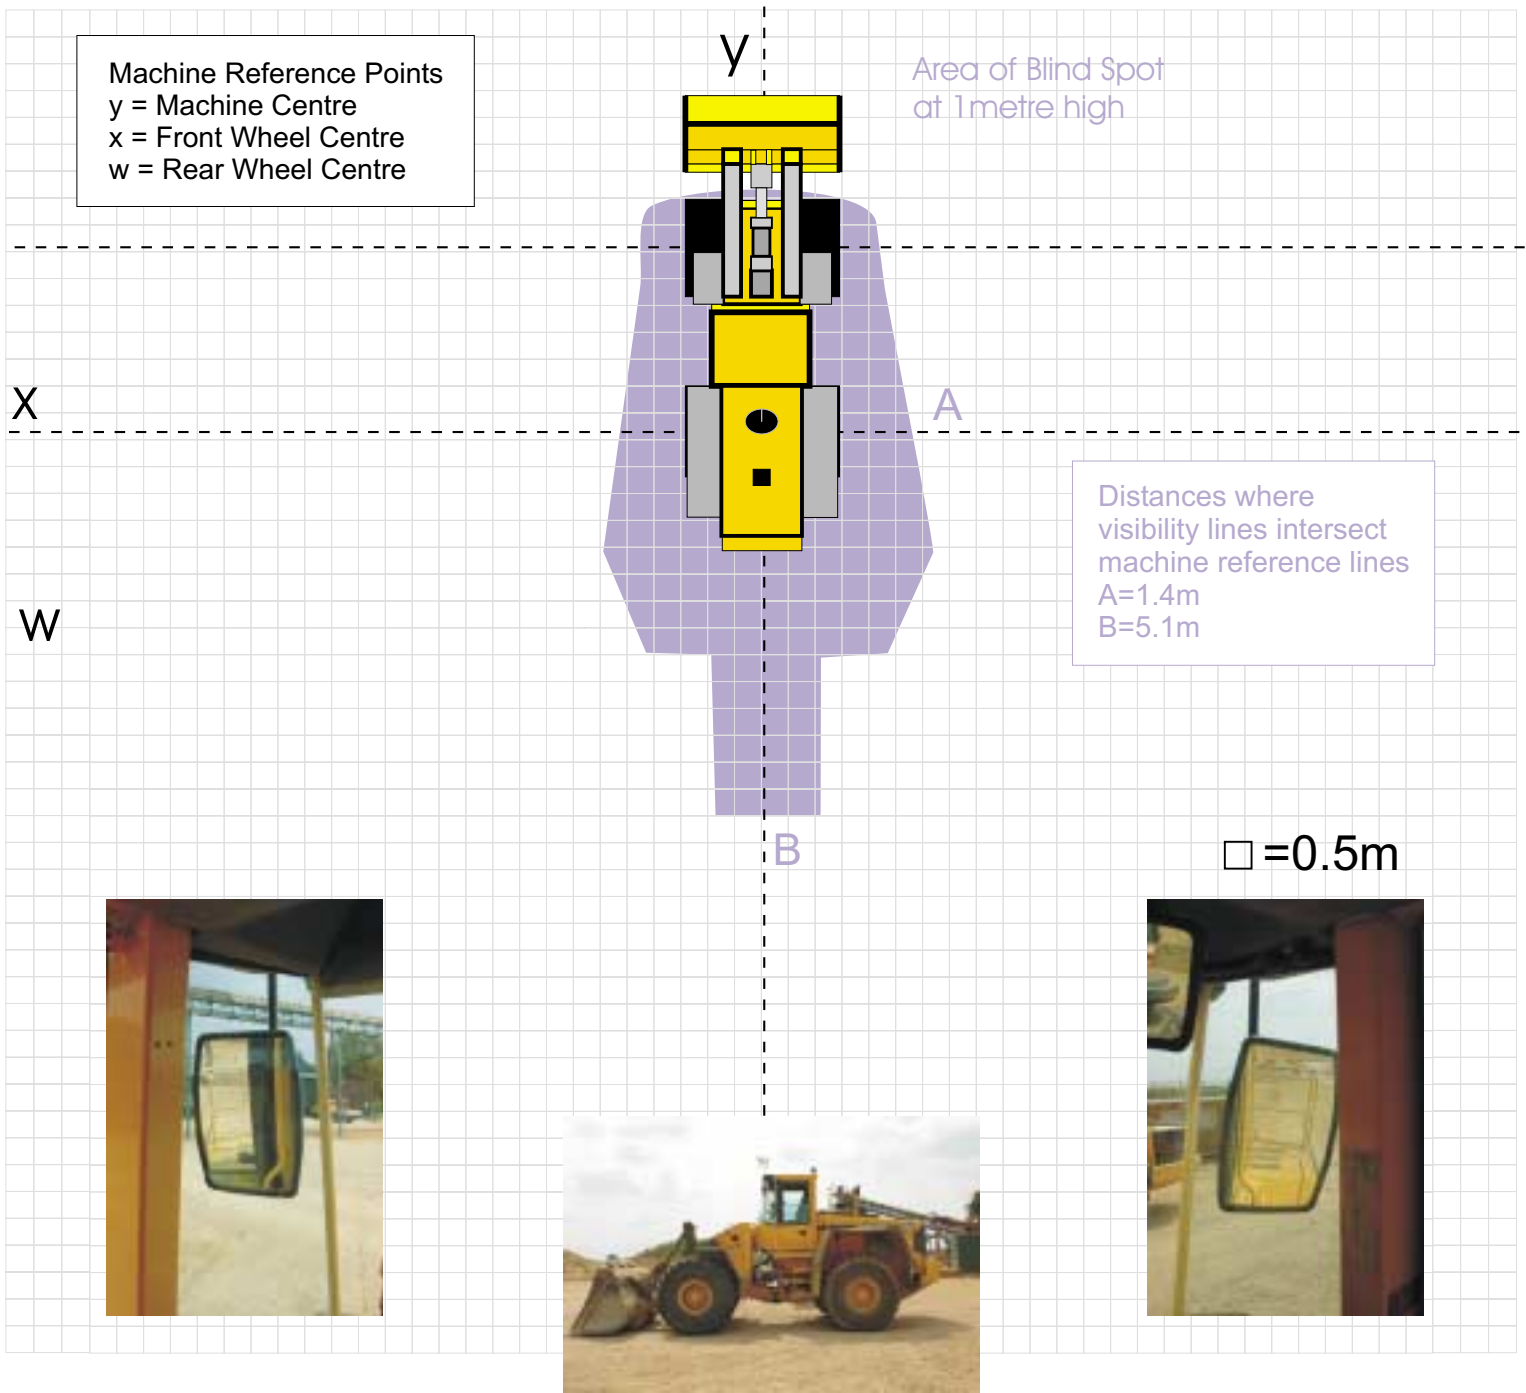

Volvo L150

Machine Visibility

Volvo L150

Machine Visibility - Enhanced

Recommendations
 2 x NC100 Convex wing mirrors
 Arms will need extending to fit
 both flat mirrors and convex