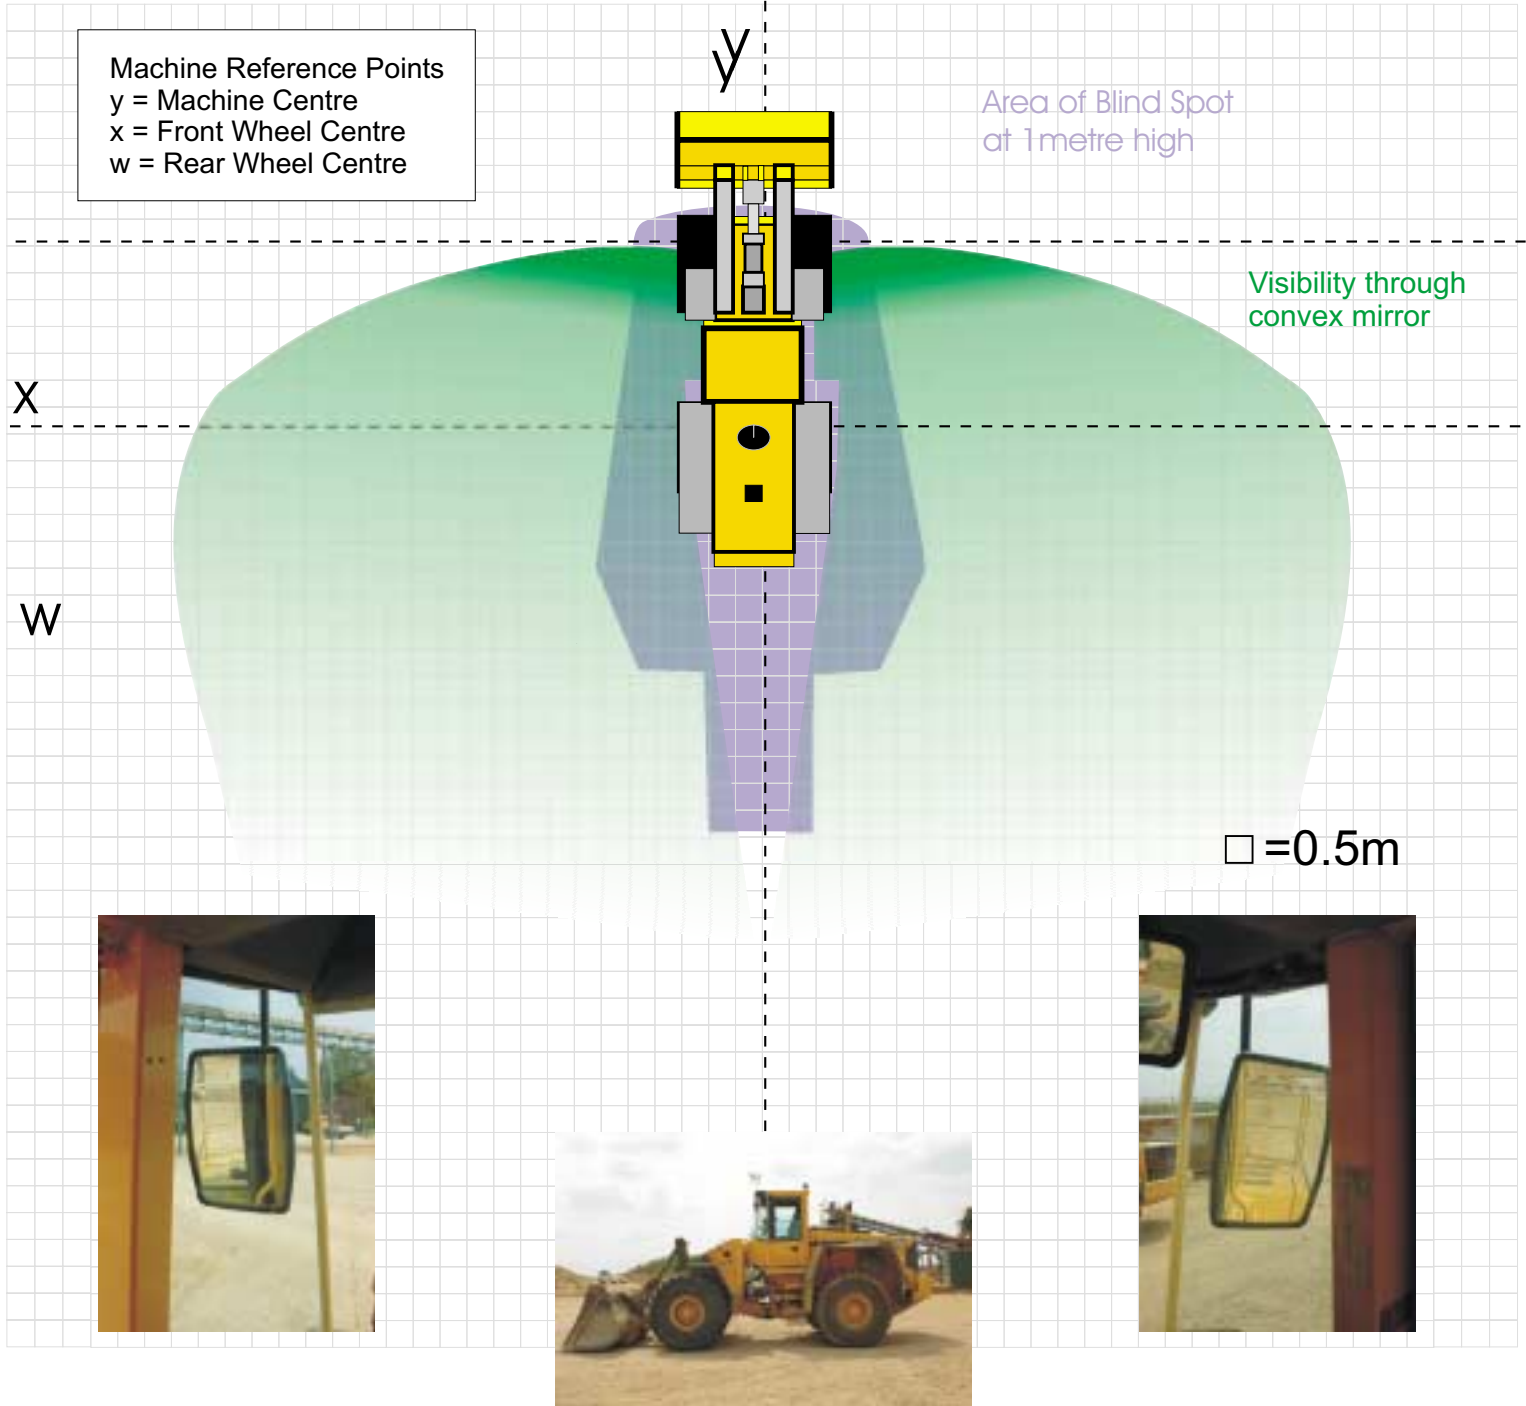

Volvo L150

Machine Visibility

Volvo L150

Machine Visibility - Enhanced

Recommendations
 2 x NC100 Convex wing mirrors
 Arms will need extending to fit
 both flat mirrors and convex