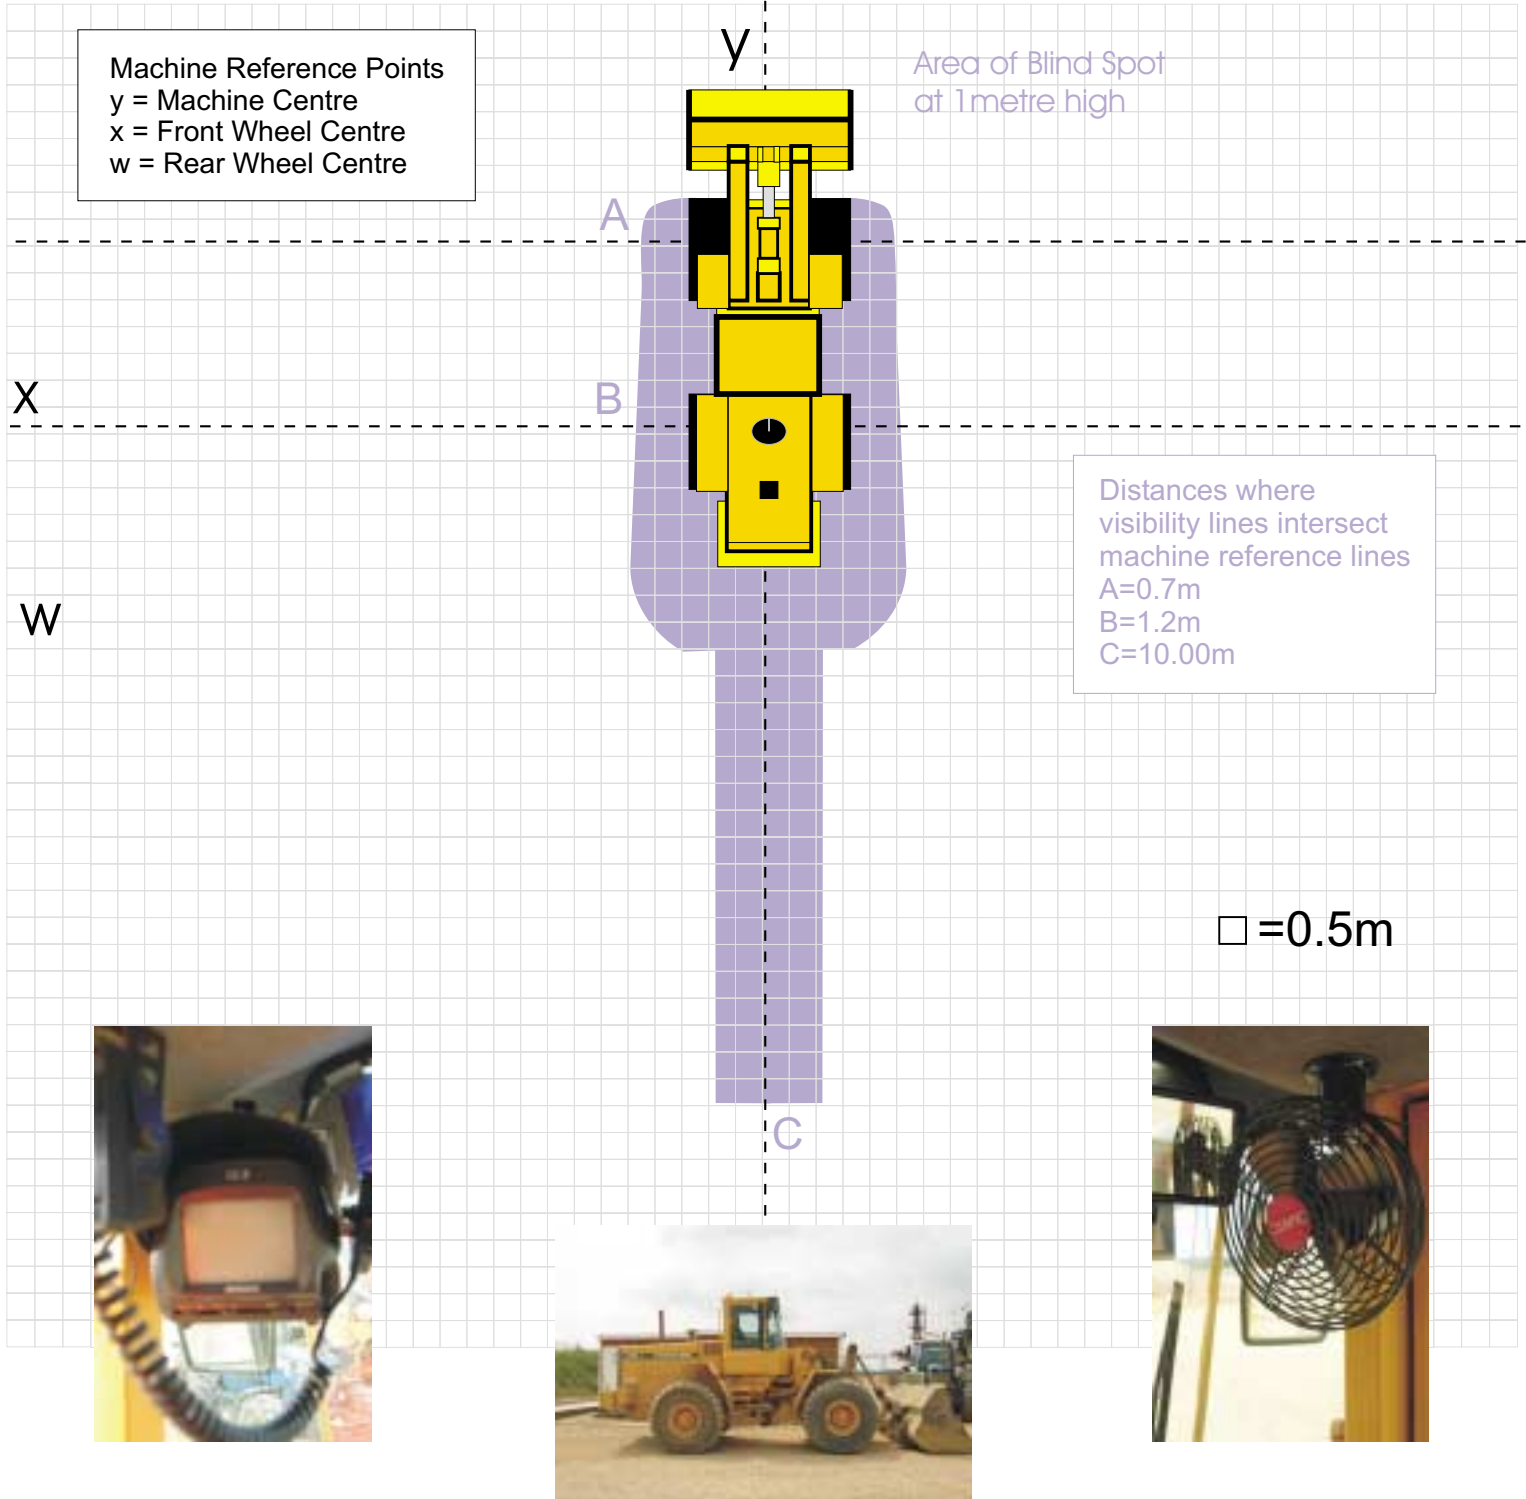

Volvo L120C

Machine Visibility

No visibility through mirrors, both obscured

Volvo L180D

Machine Visibility - Enhanced

Recommendations

2 x NC100 Convex wing mirrors
 Arms will need extending or adjusting
 to see both flat and convex mirrors
 through obstructions