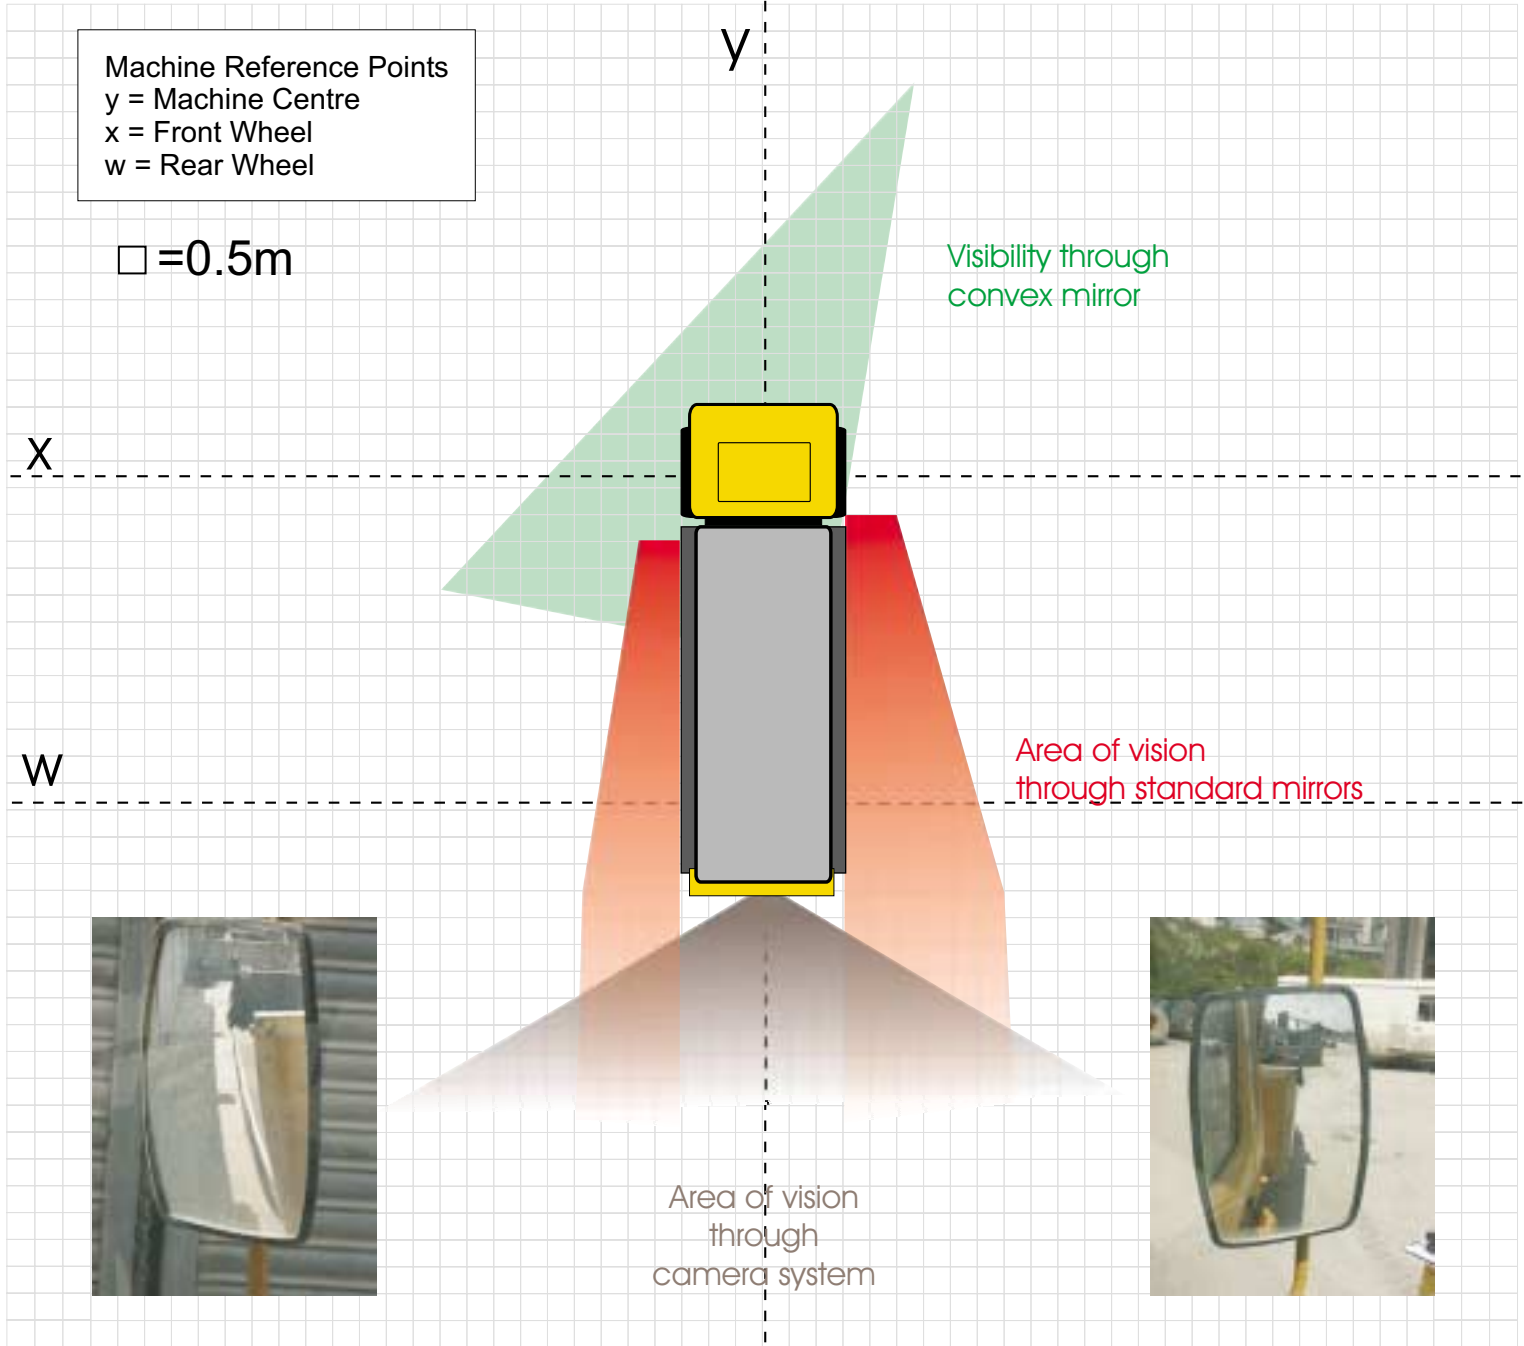

# Enhanced Visibility recommended improvements

Recommended  
1 x Rear View System

Volvo F725 DTA569T