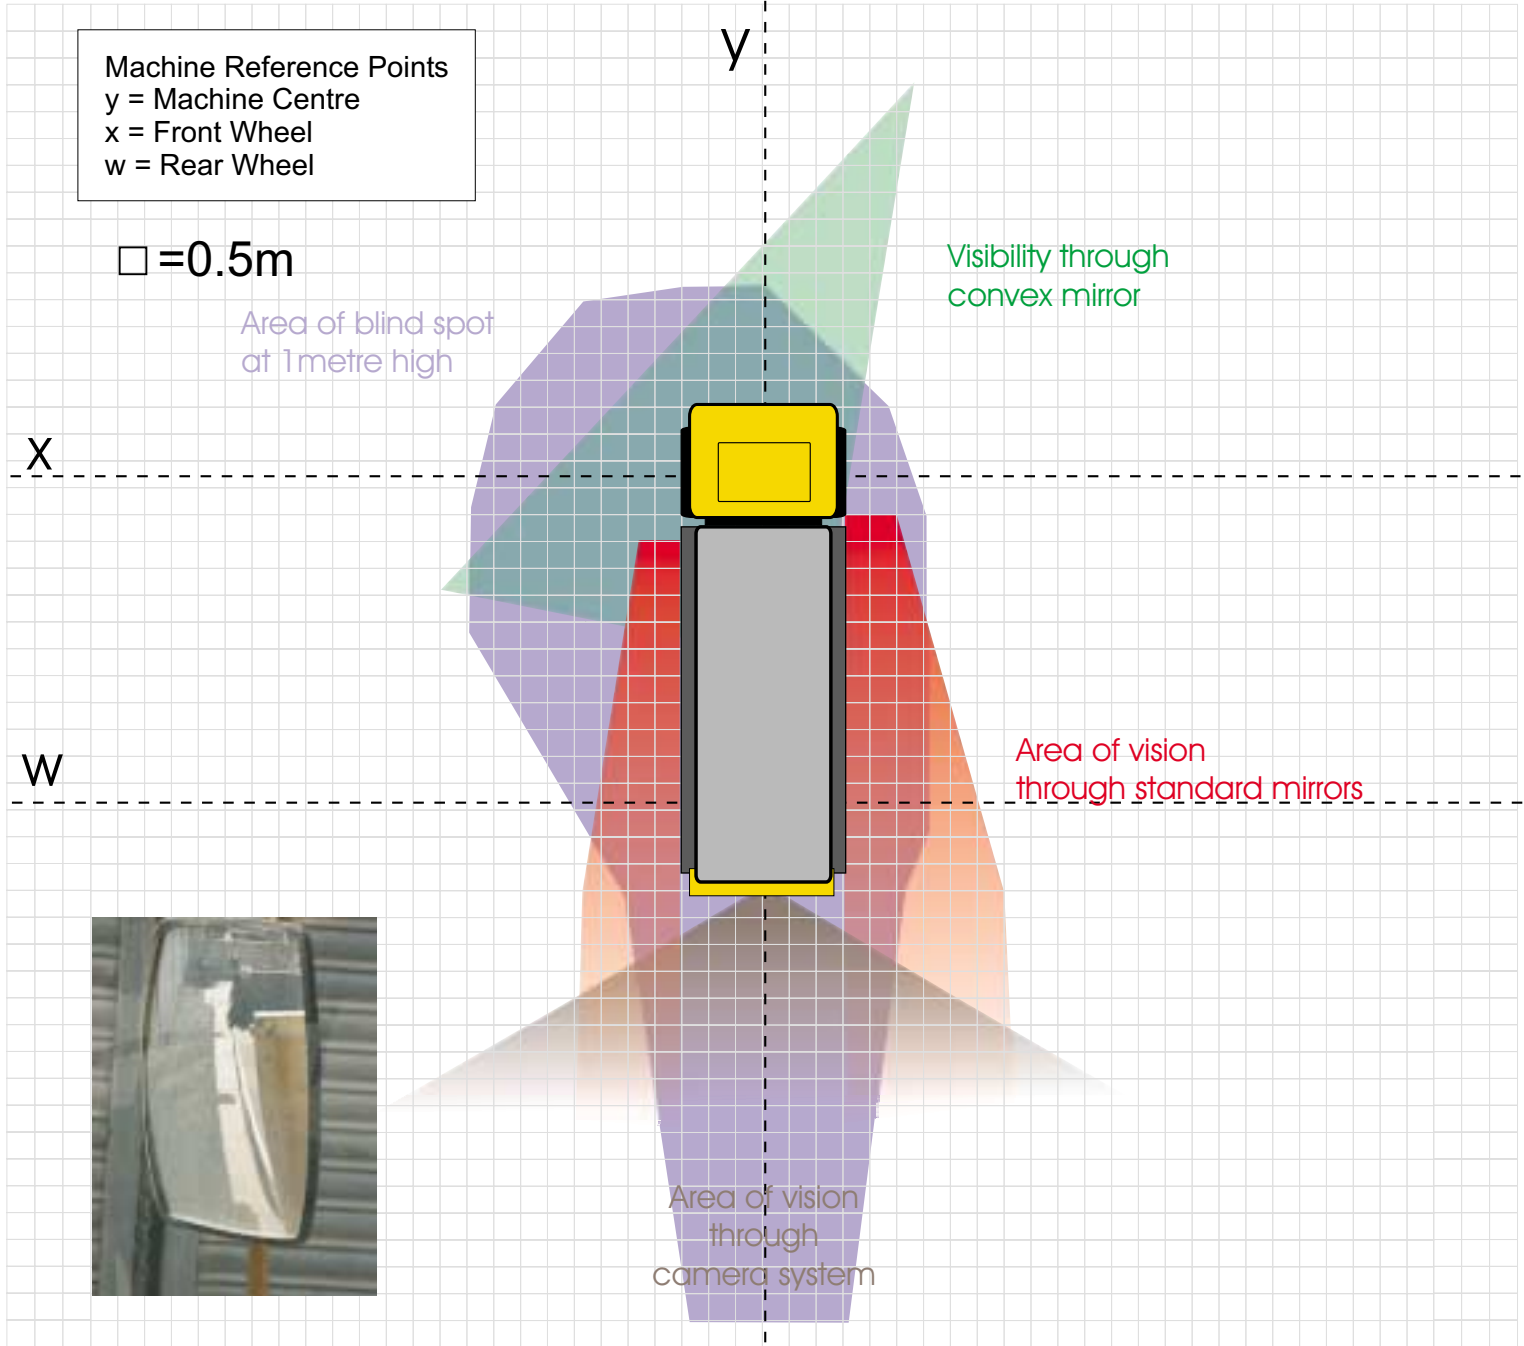

# Enhanced Visibility recommended improvements

Recommended  
1 x Rear View System

Volvo F725 DTA569T

# Enhanced Visibility recommended improvements

Recommended  
1 x Rear View System