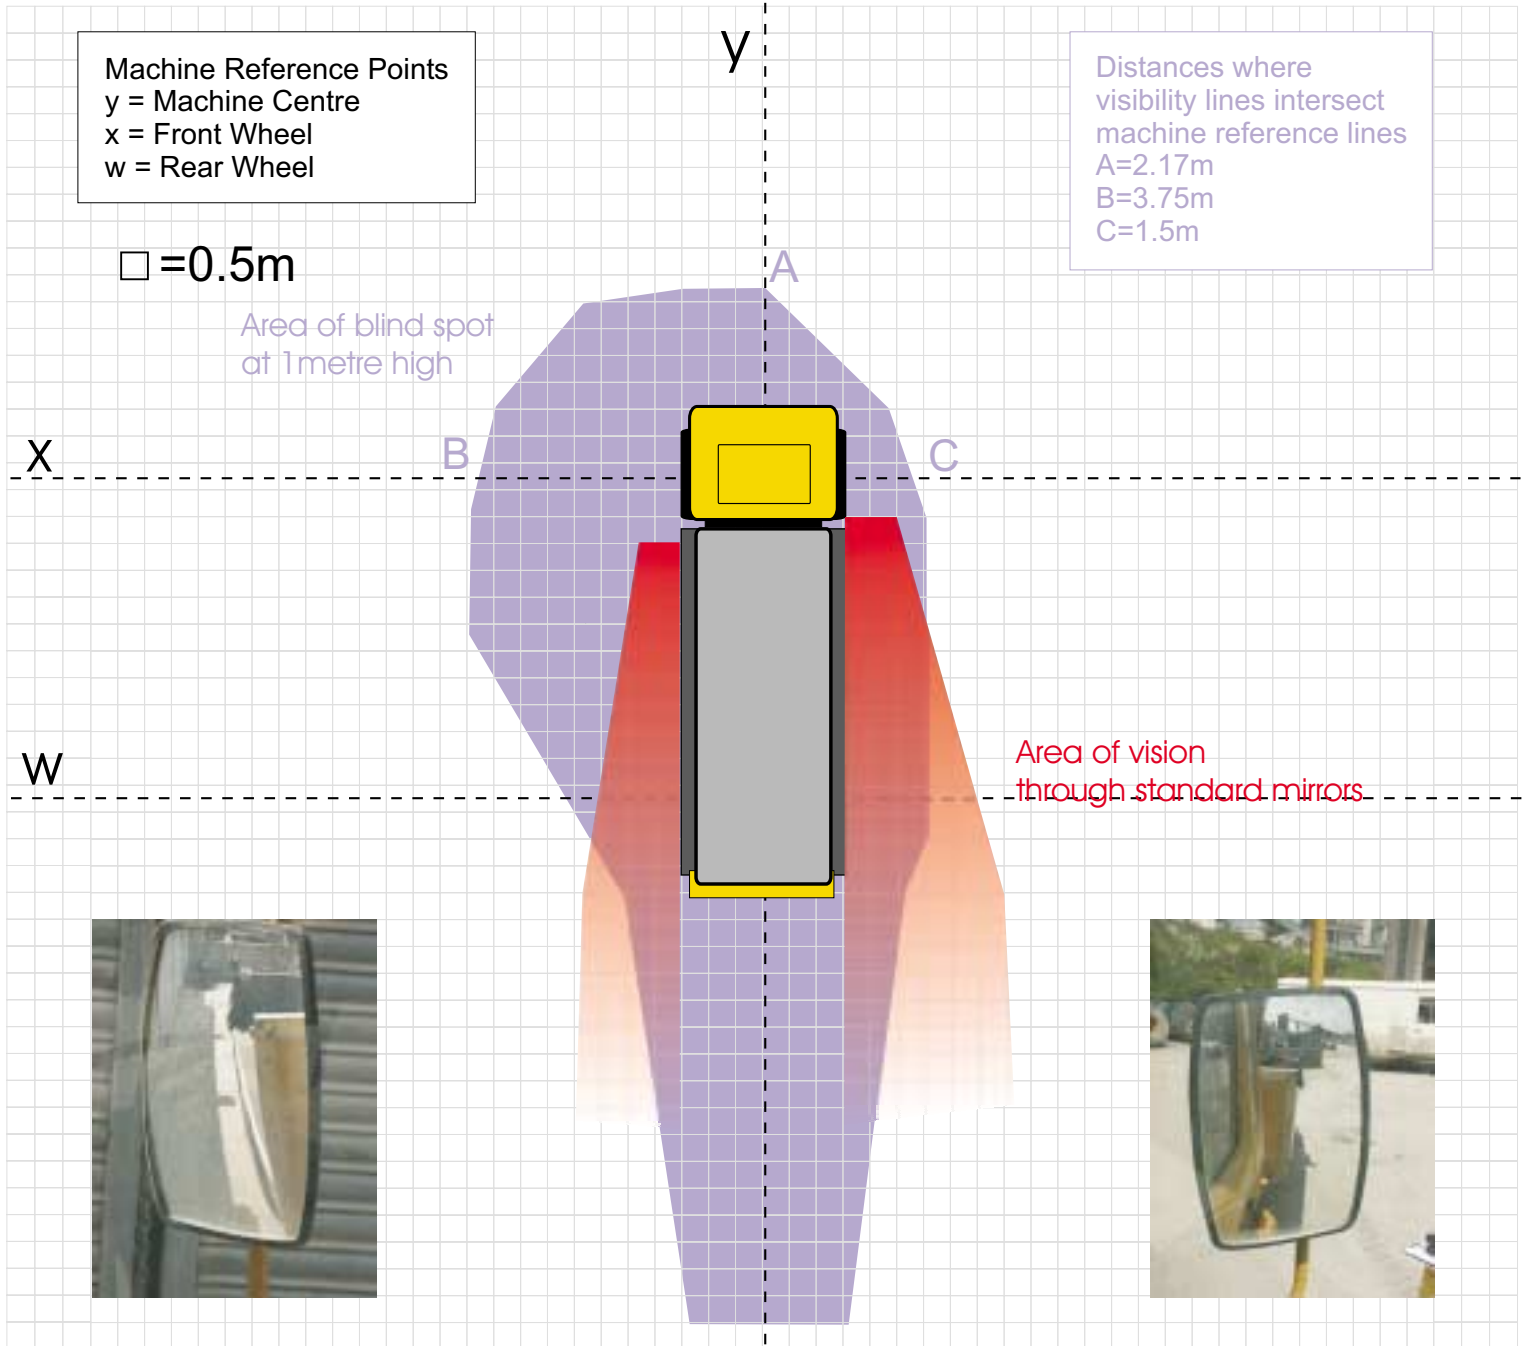

Machine Visibility