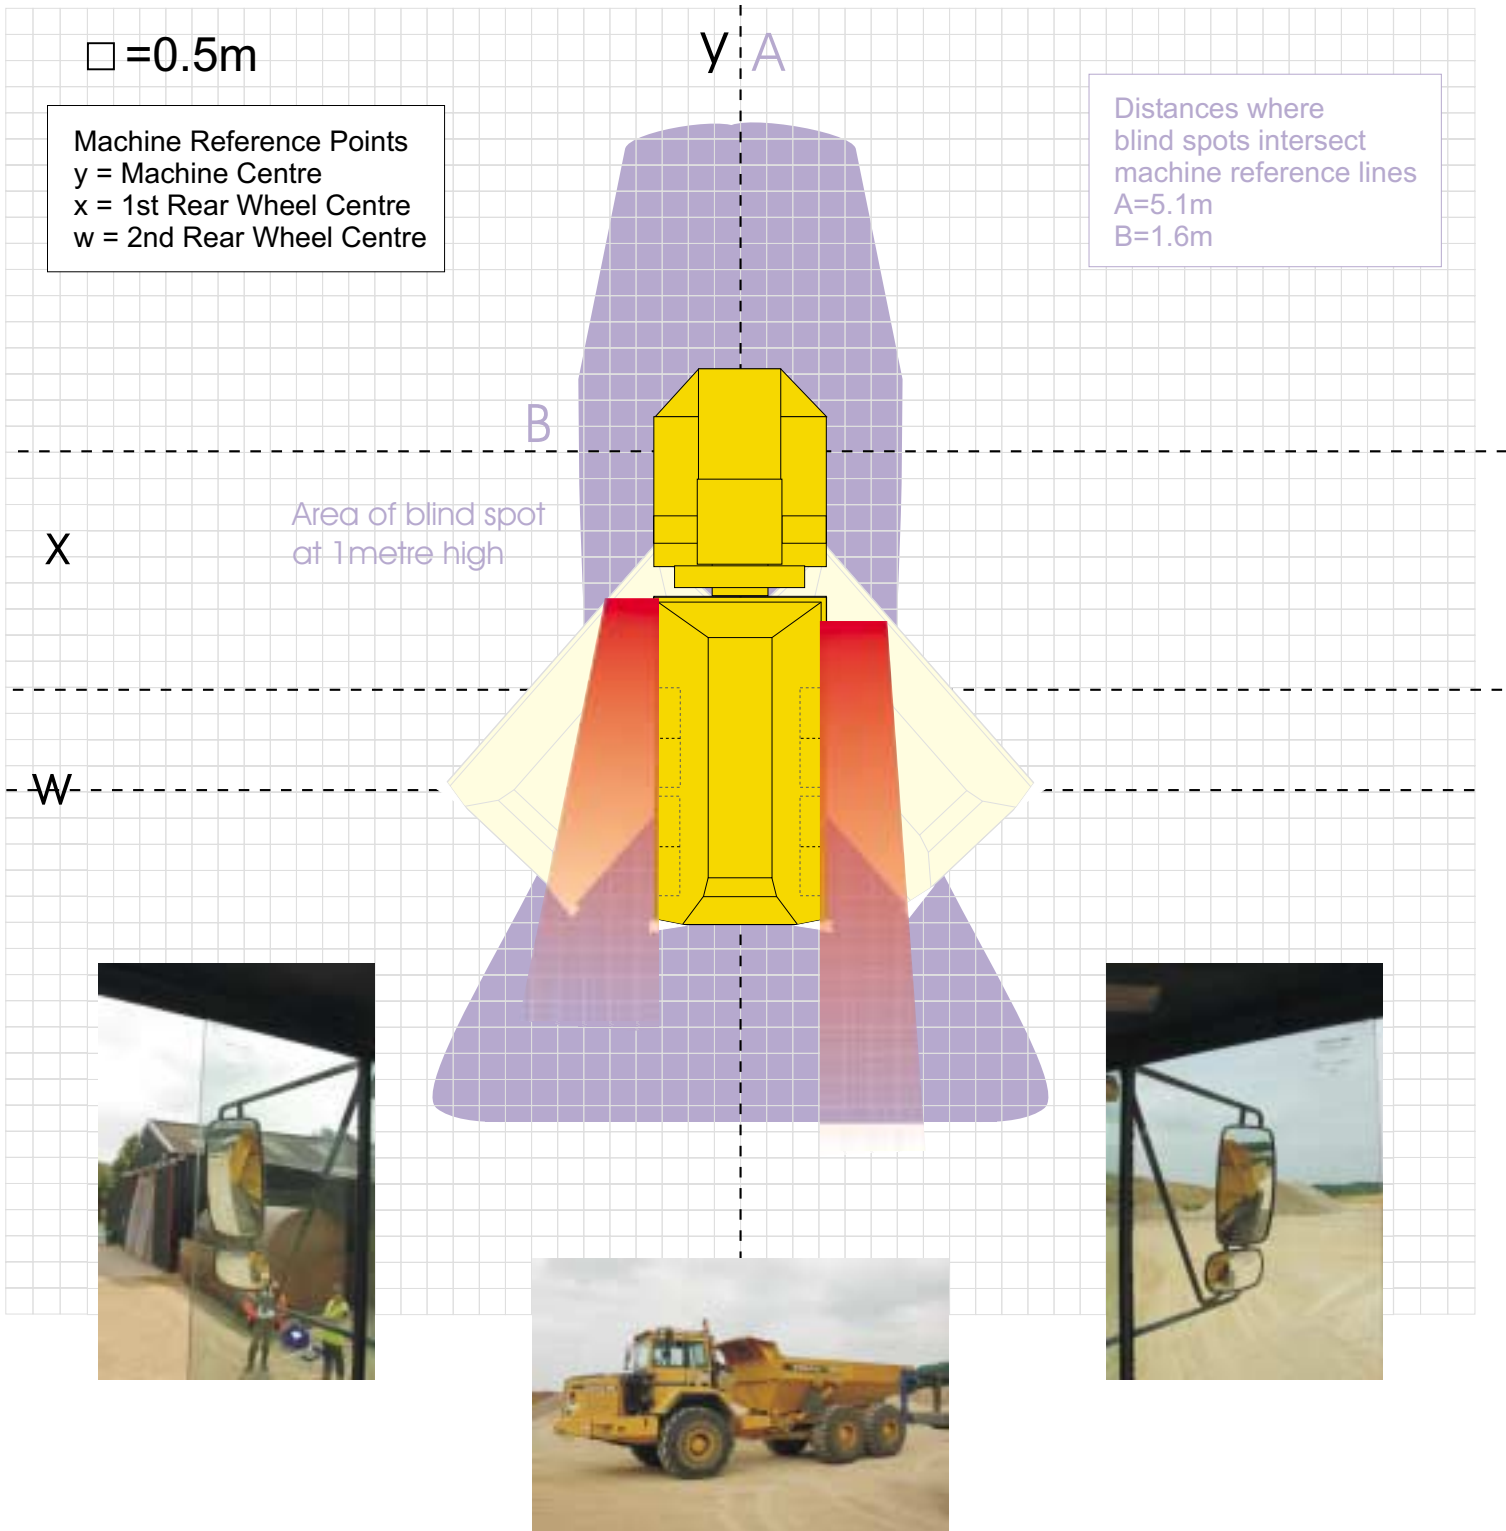

Volvo A35

Machine Visibility

Volvo A35

Enhanced Visibility

Volvo A35

Comparison

- Recommendations**
- 2 x NC100 convex wing mirrors
 - 1 x BB052 forward mount convex mirror