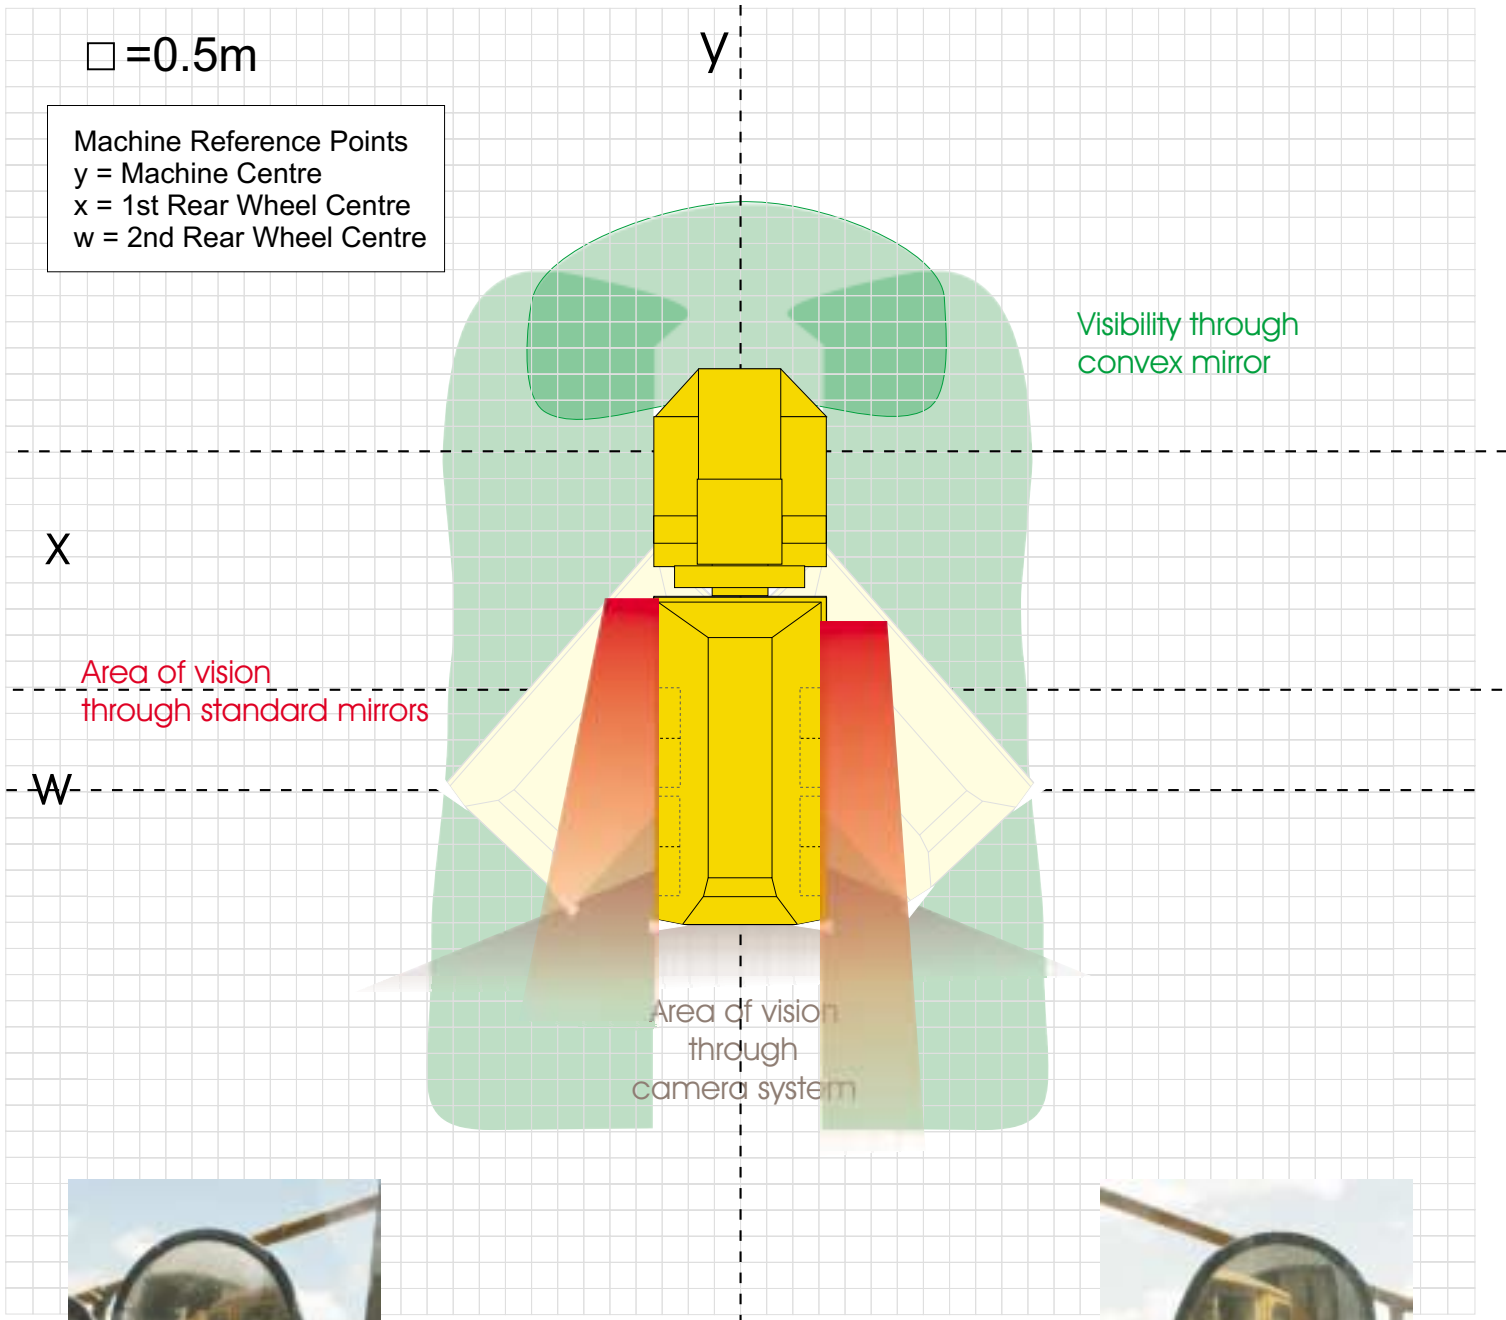

Volvo A35

Machine Visibility

Volvo A35

Enhanced Visibility

Volvo A35

Comparison

- Recommendations**
- 2 x NC100 convex wing mirrors
 - 1 x BB052 forward mount convex mirror