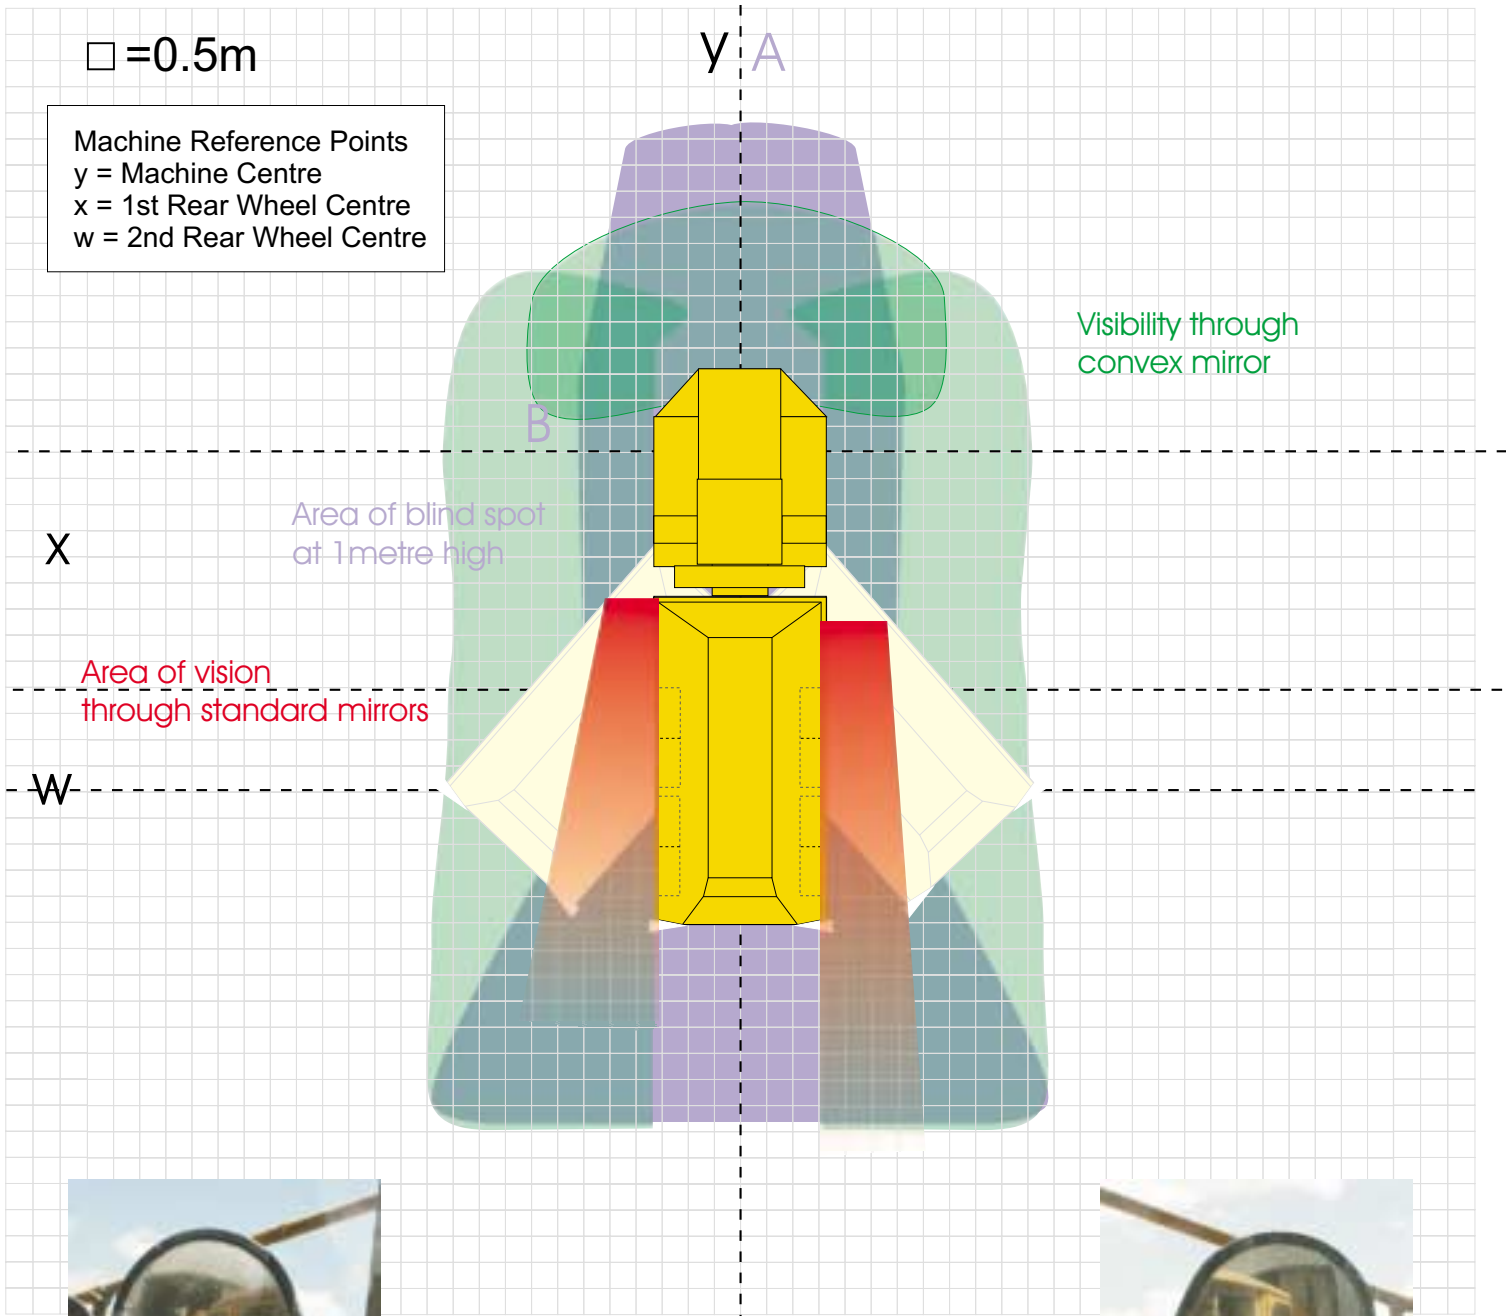

Volvo A35

Machine Visibility

Volvo A35

Enhanced Visibility

Volvo A35

Comparison

- Recommendations**
- 2 x NC100 convex wing mirrors
 - 1 x BB052 forward mount convex mirror