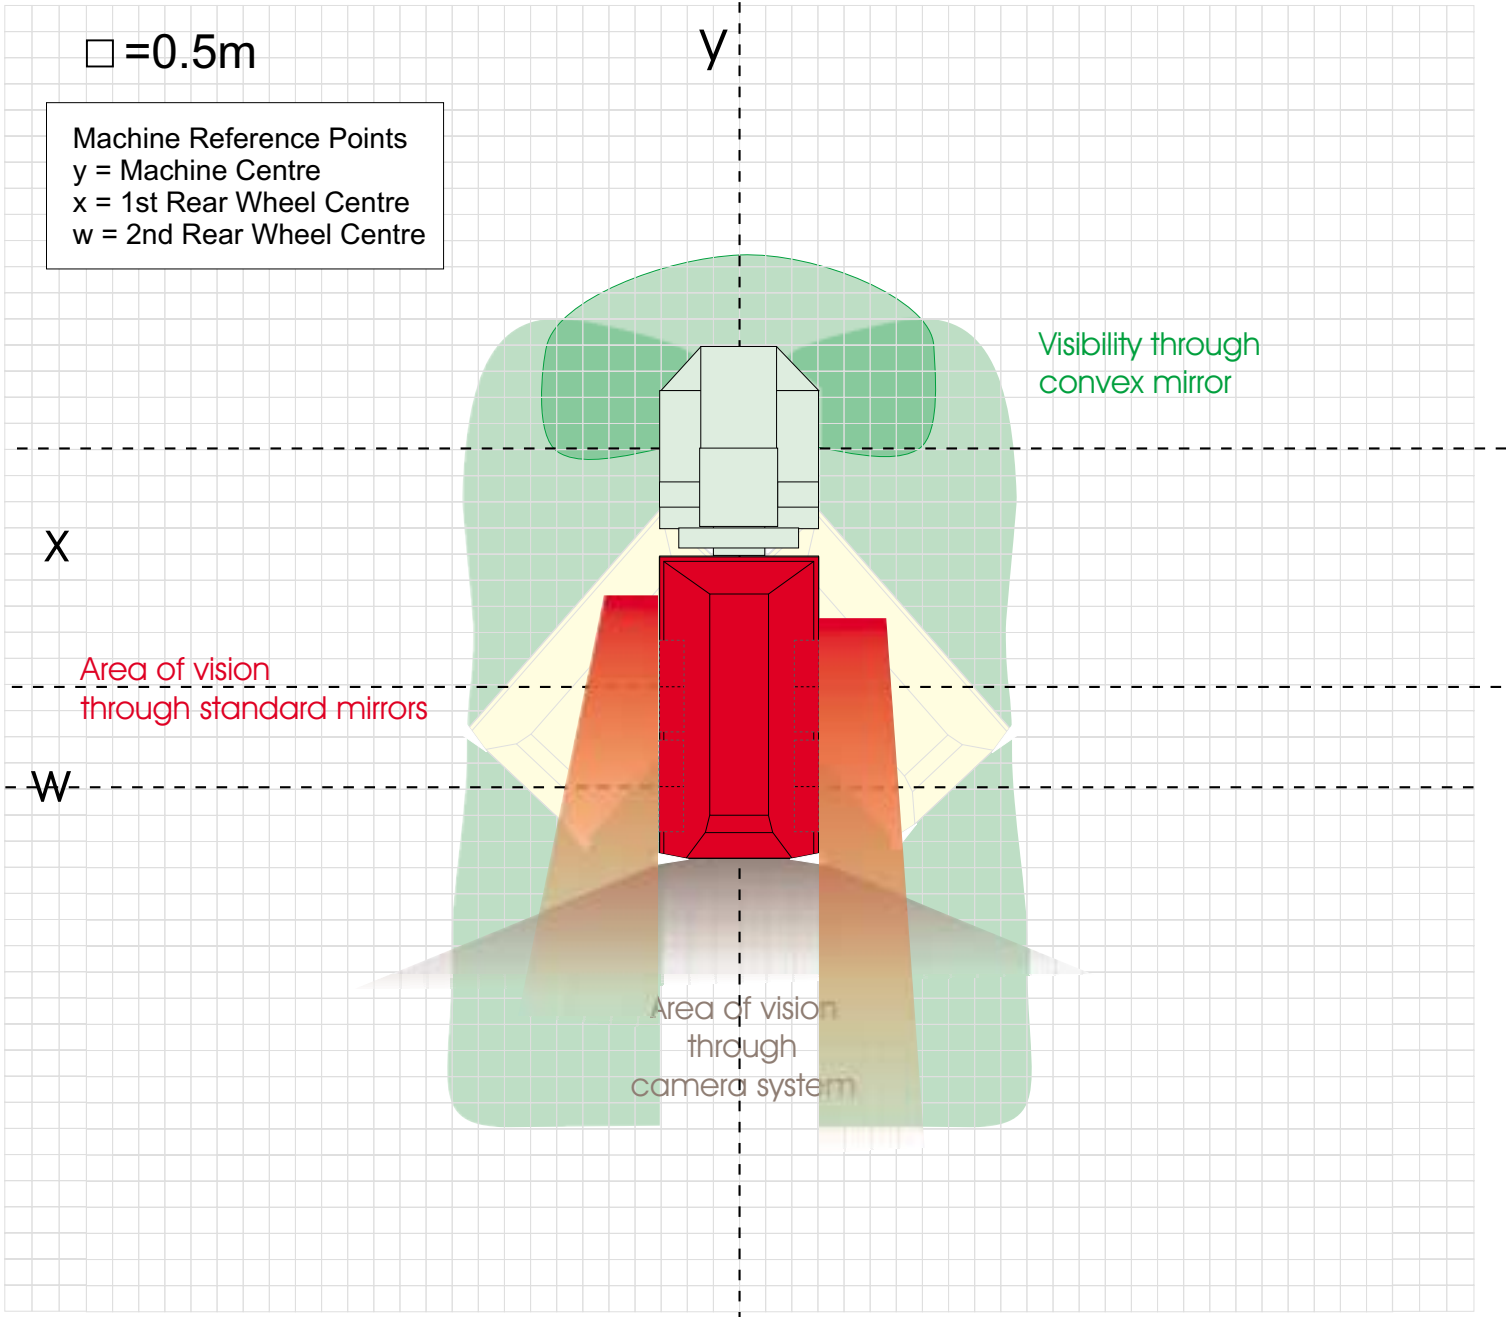

Volvo 861

Machine Visibility

Volvo 861

Enhanced Visibility

Requirements

- 1 x BB052 Front Mount
- 2 x NC100 Wing mirrors

Volvo 861

Comparison