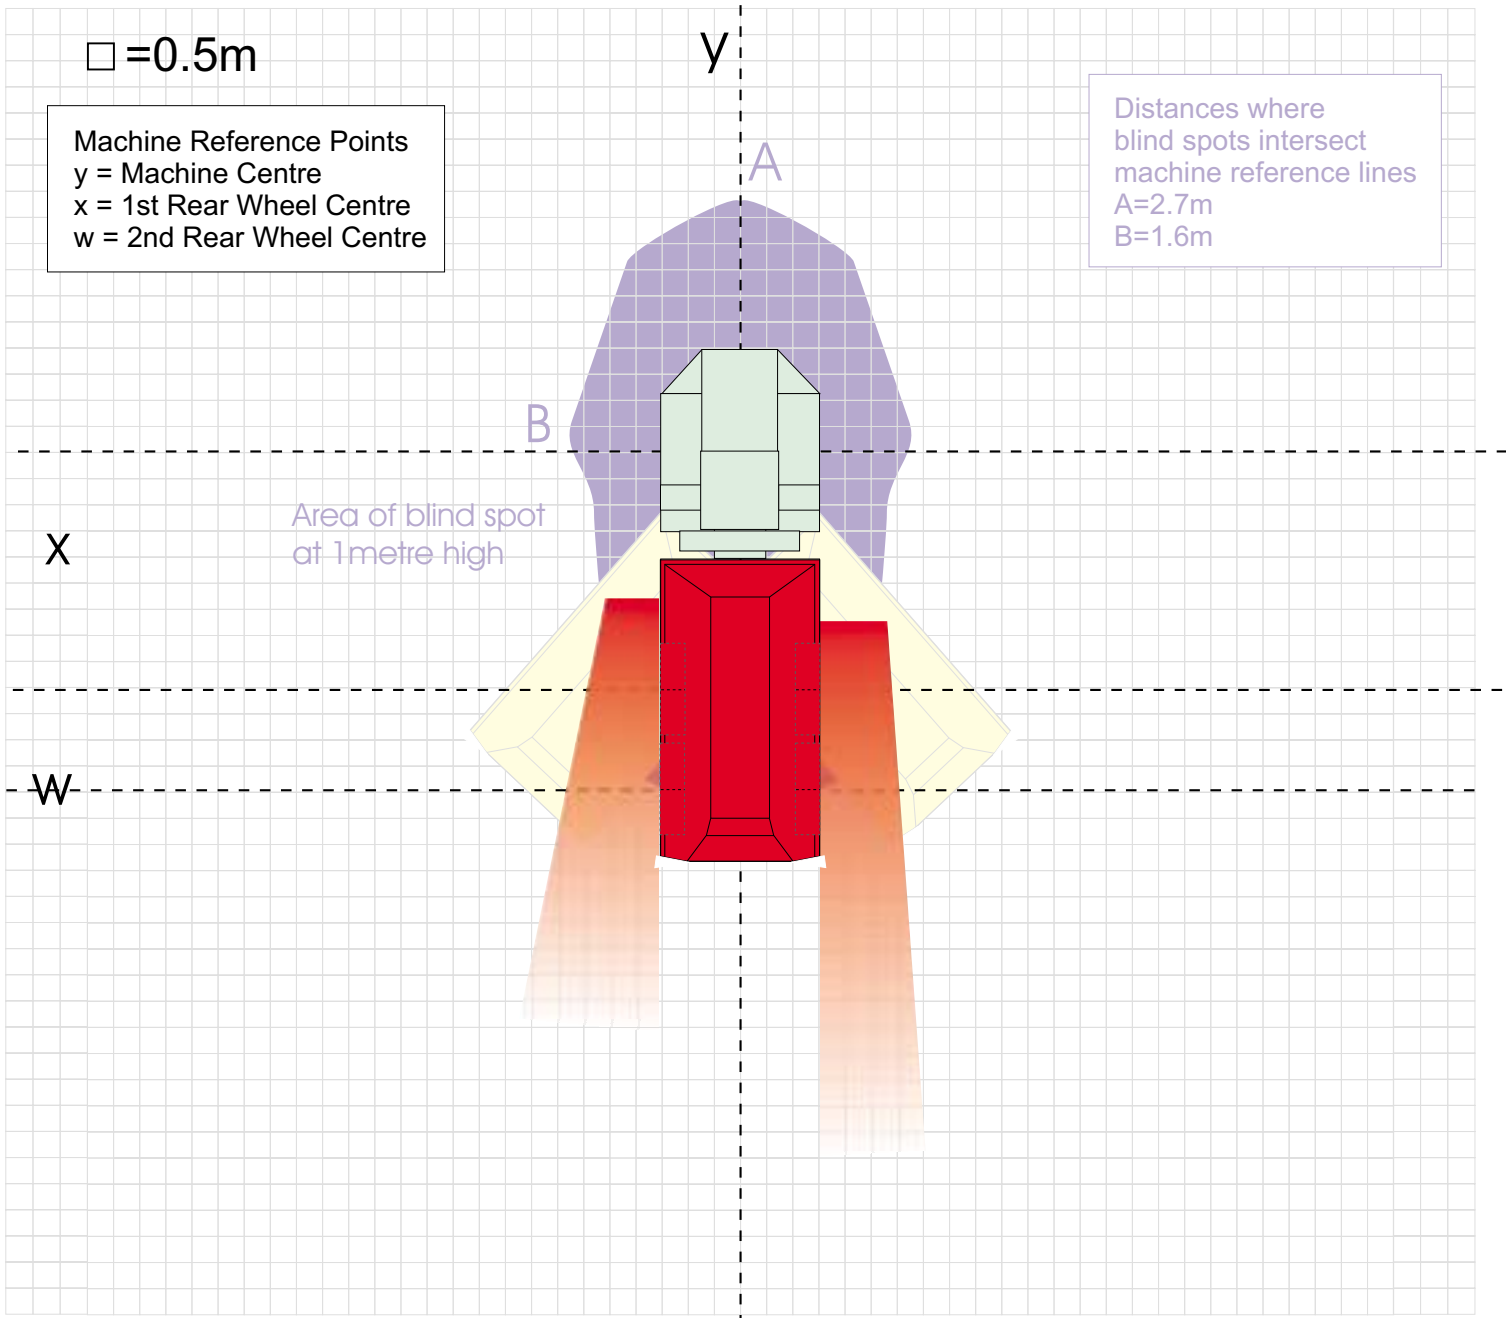

Volvo 861

Machine Visibility

Volvo 861

Enhanced Visibility

Requirements

- 1 x BB052 Front Mount
- 2 x NC100 Wing mirrors

Volvo 861

Comparison