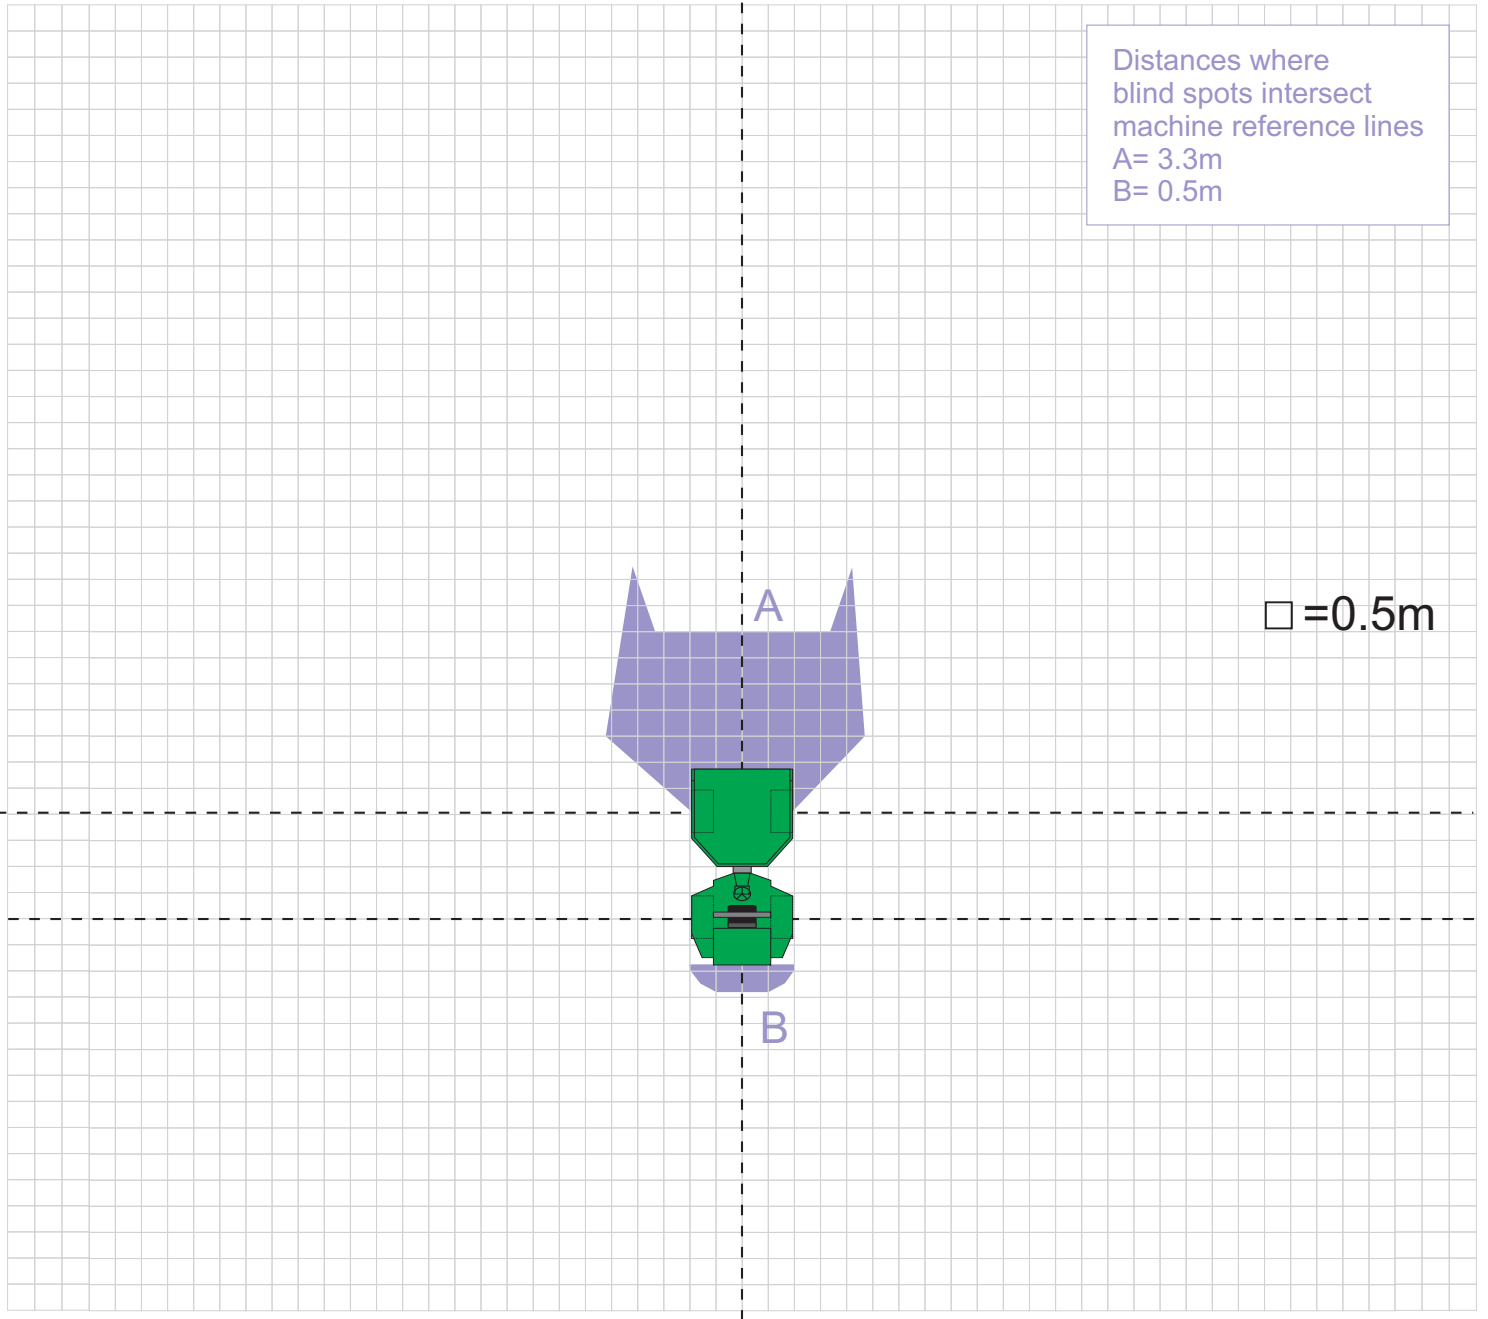

# Machine Visibility

unloaded

### 3t Site Dumper Areas of restricted visibility - load comparison

Please note: Level Load and Loaded comparisons are created by computer simulations