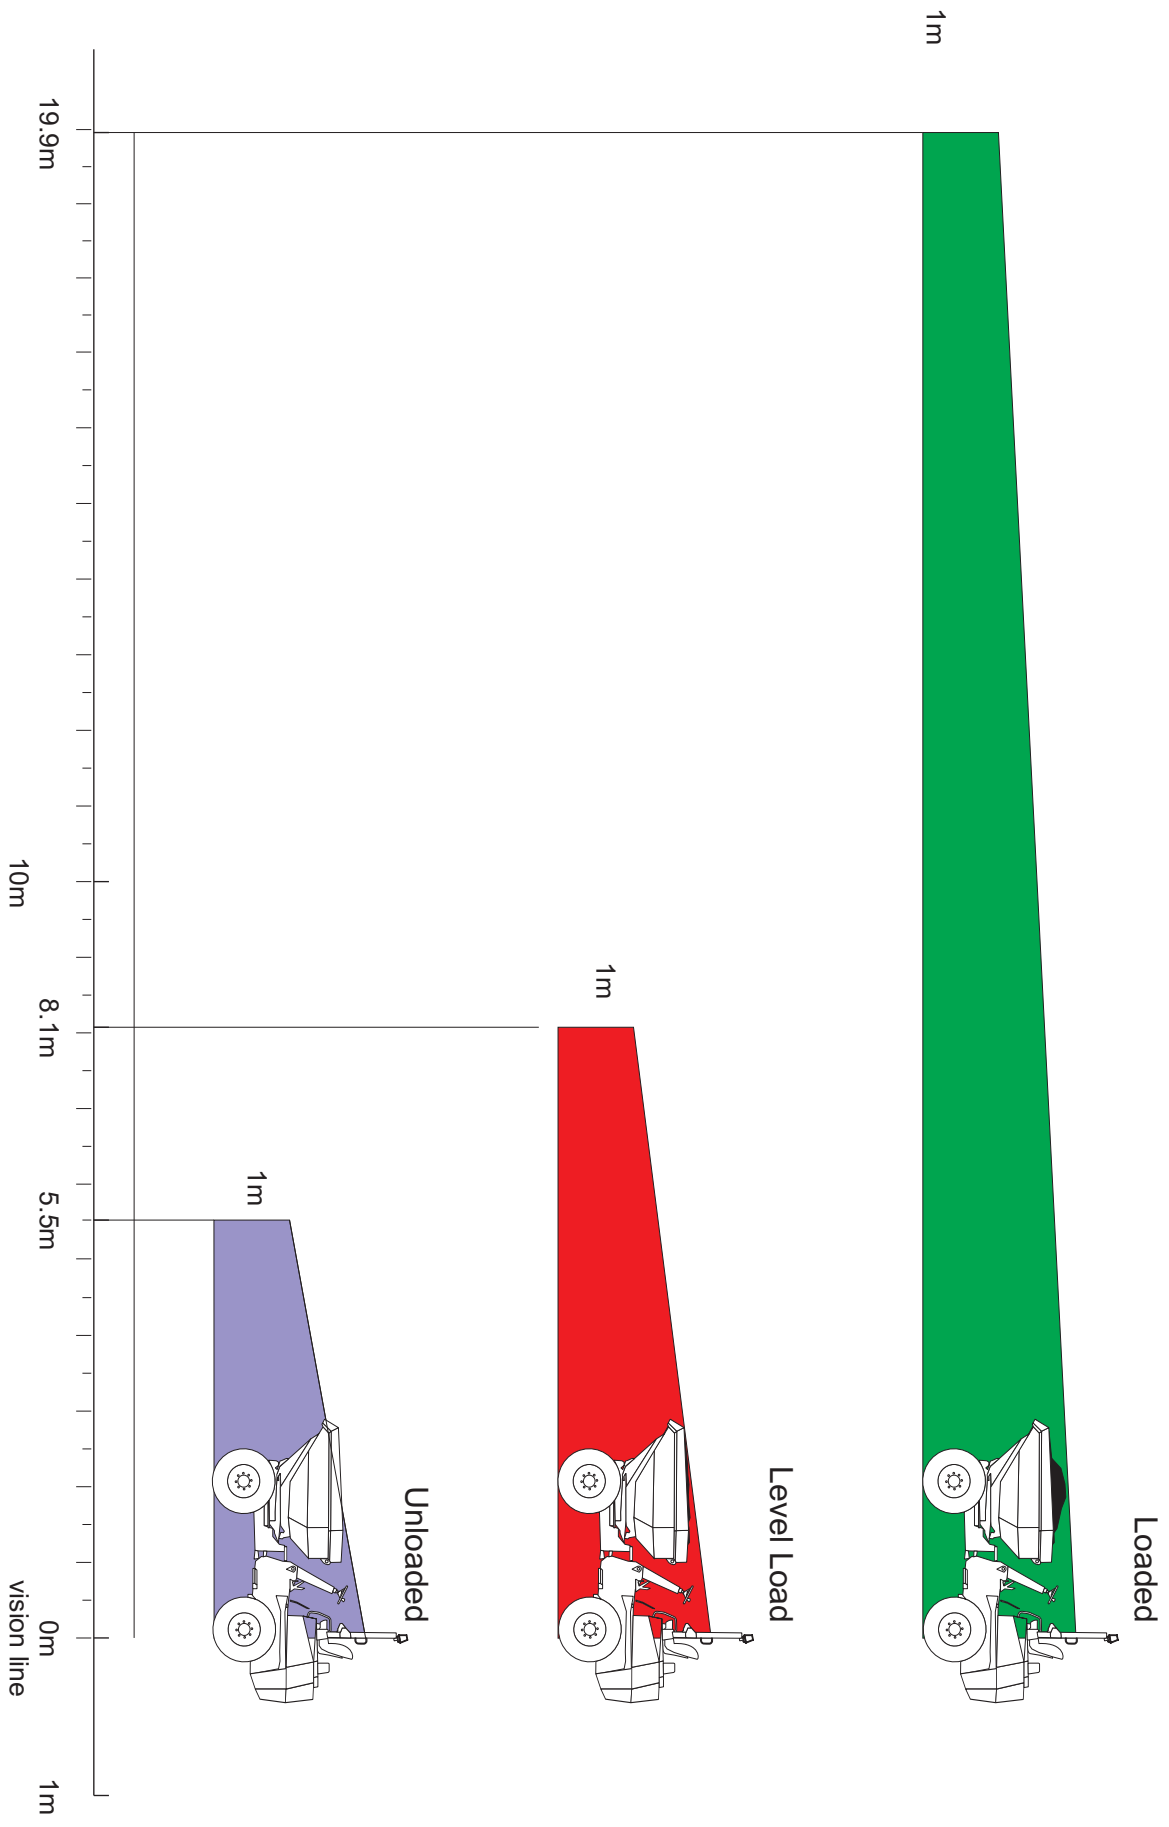

# Machine Visibility

unloaded

### 3t Site Dumper Areas of restricted visibility - load comparison

Please note: Level Load and Loaded comparisons are created by computer simulations