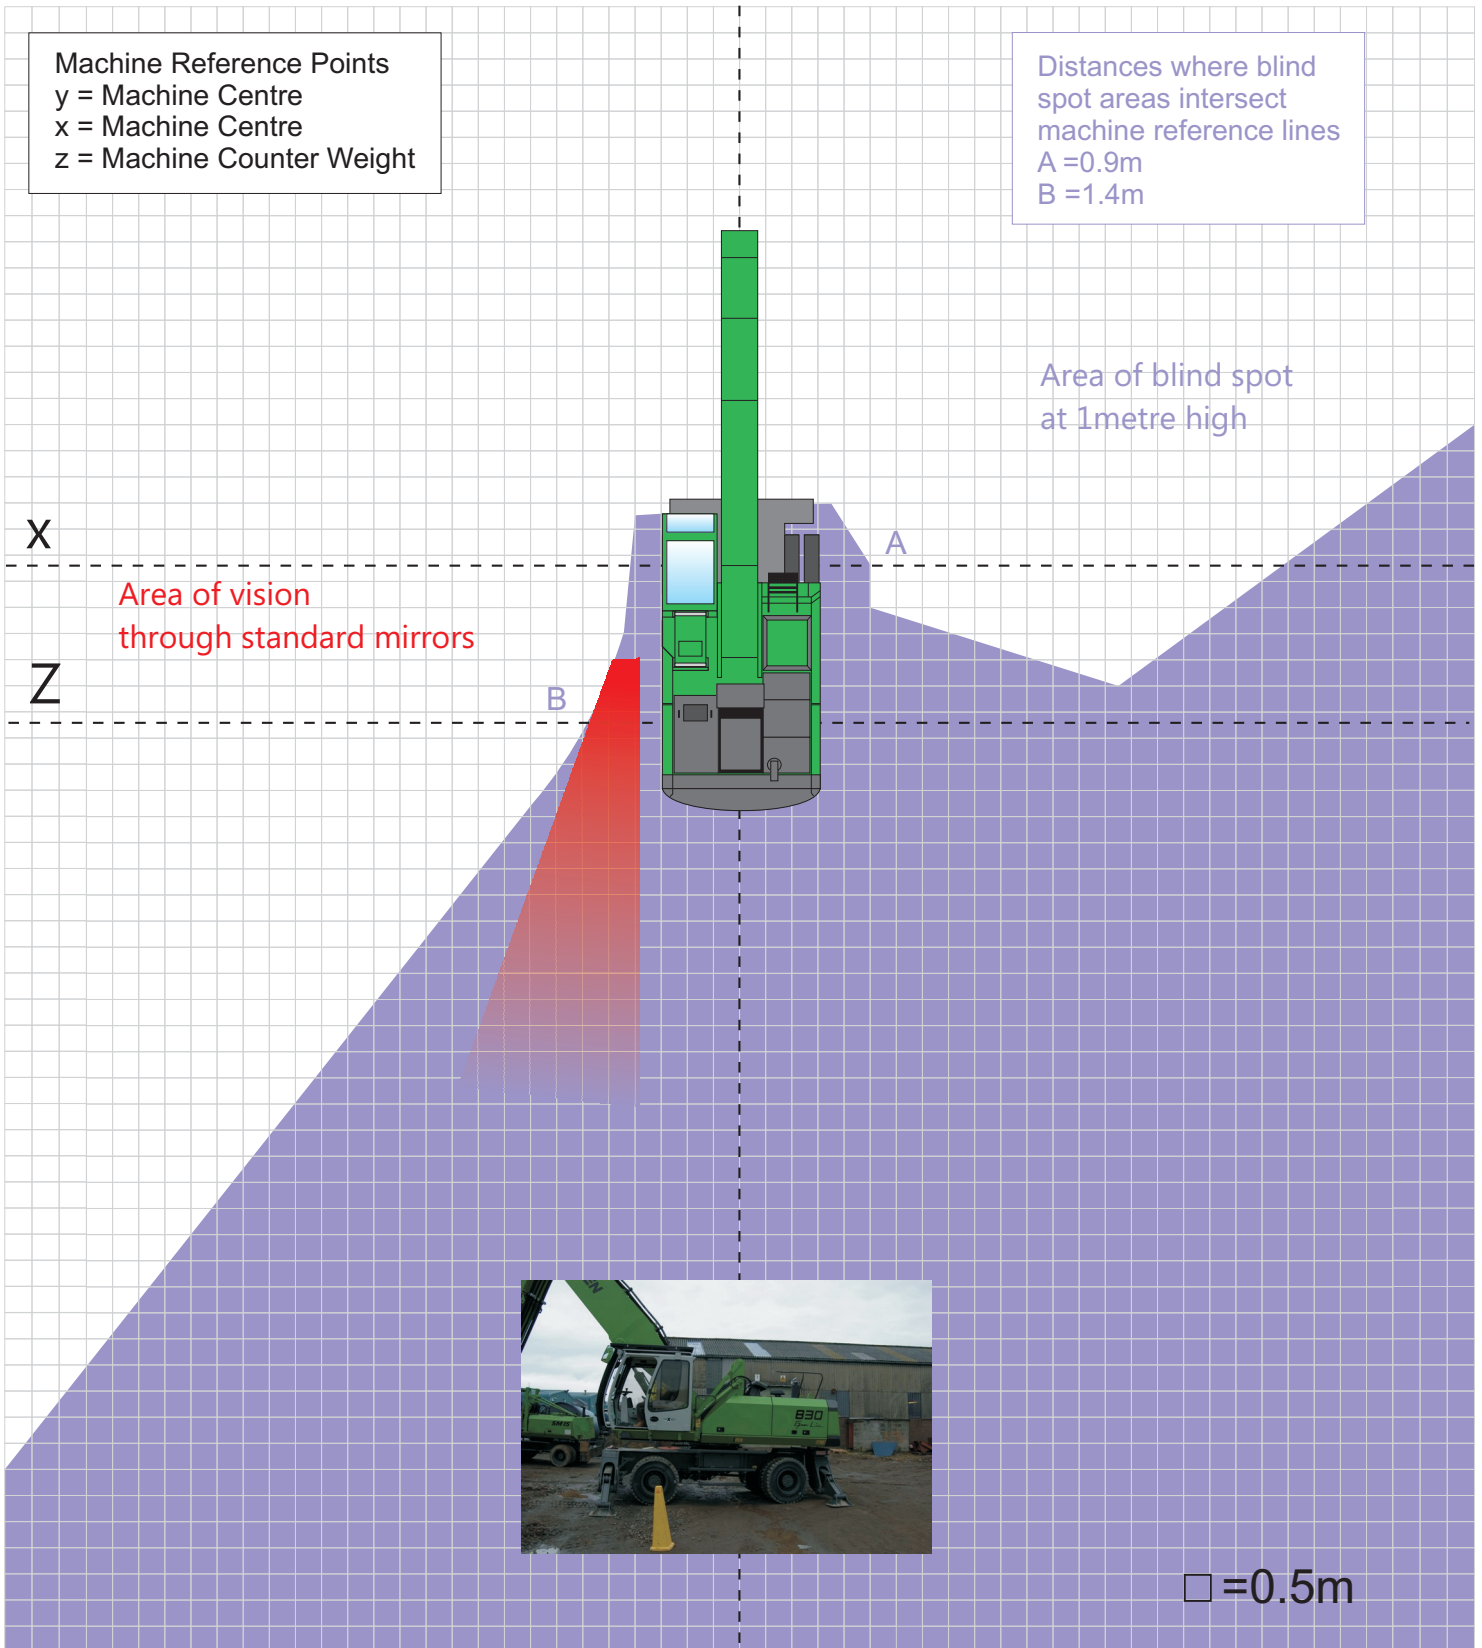

Sennebogen 830M

Standard Vision

CAB lowered

Sennebogen 830M

Standard Vision

CAB Raised

Sennebogen 830M

Standard Vision

CAB Raised
3150mm cab floor to floor