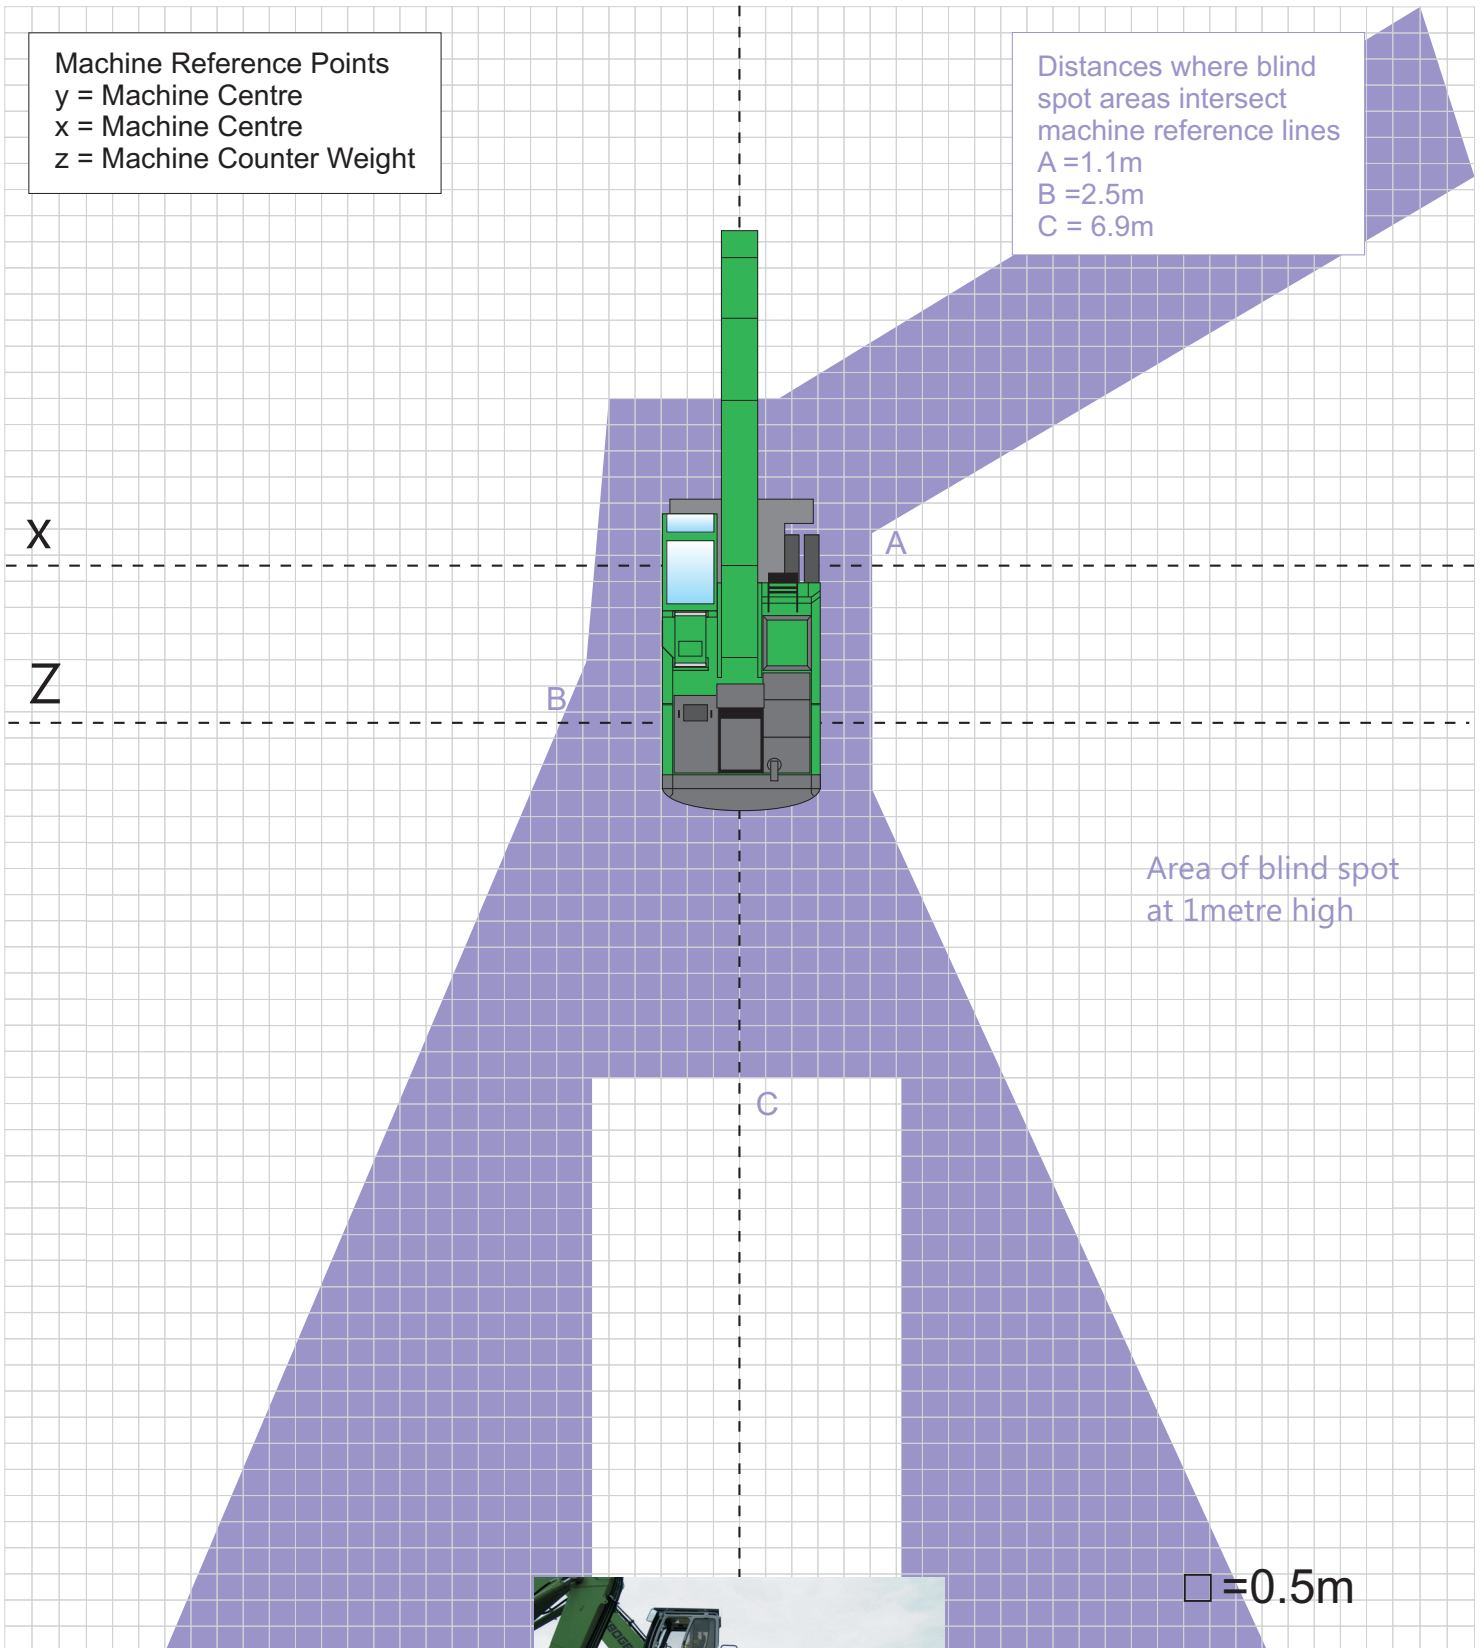

Sennebogen 830M

Standard Vision

CAB lowered

Sennebogen 830M

Standard Vision

CAB Raised

Sennebogen 830M

Standard Vision

CAB Raised
3150mm cab floor to floor