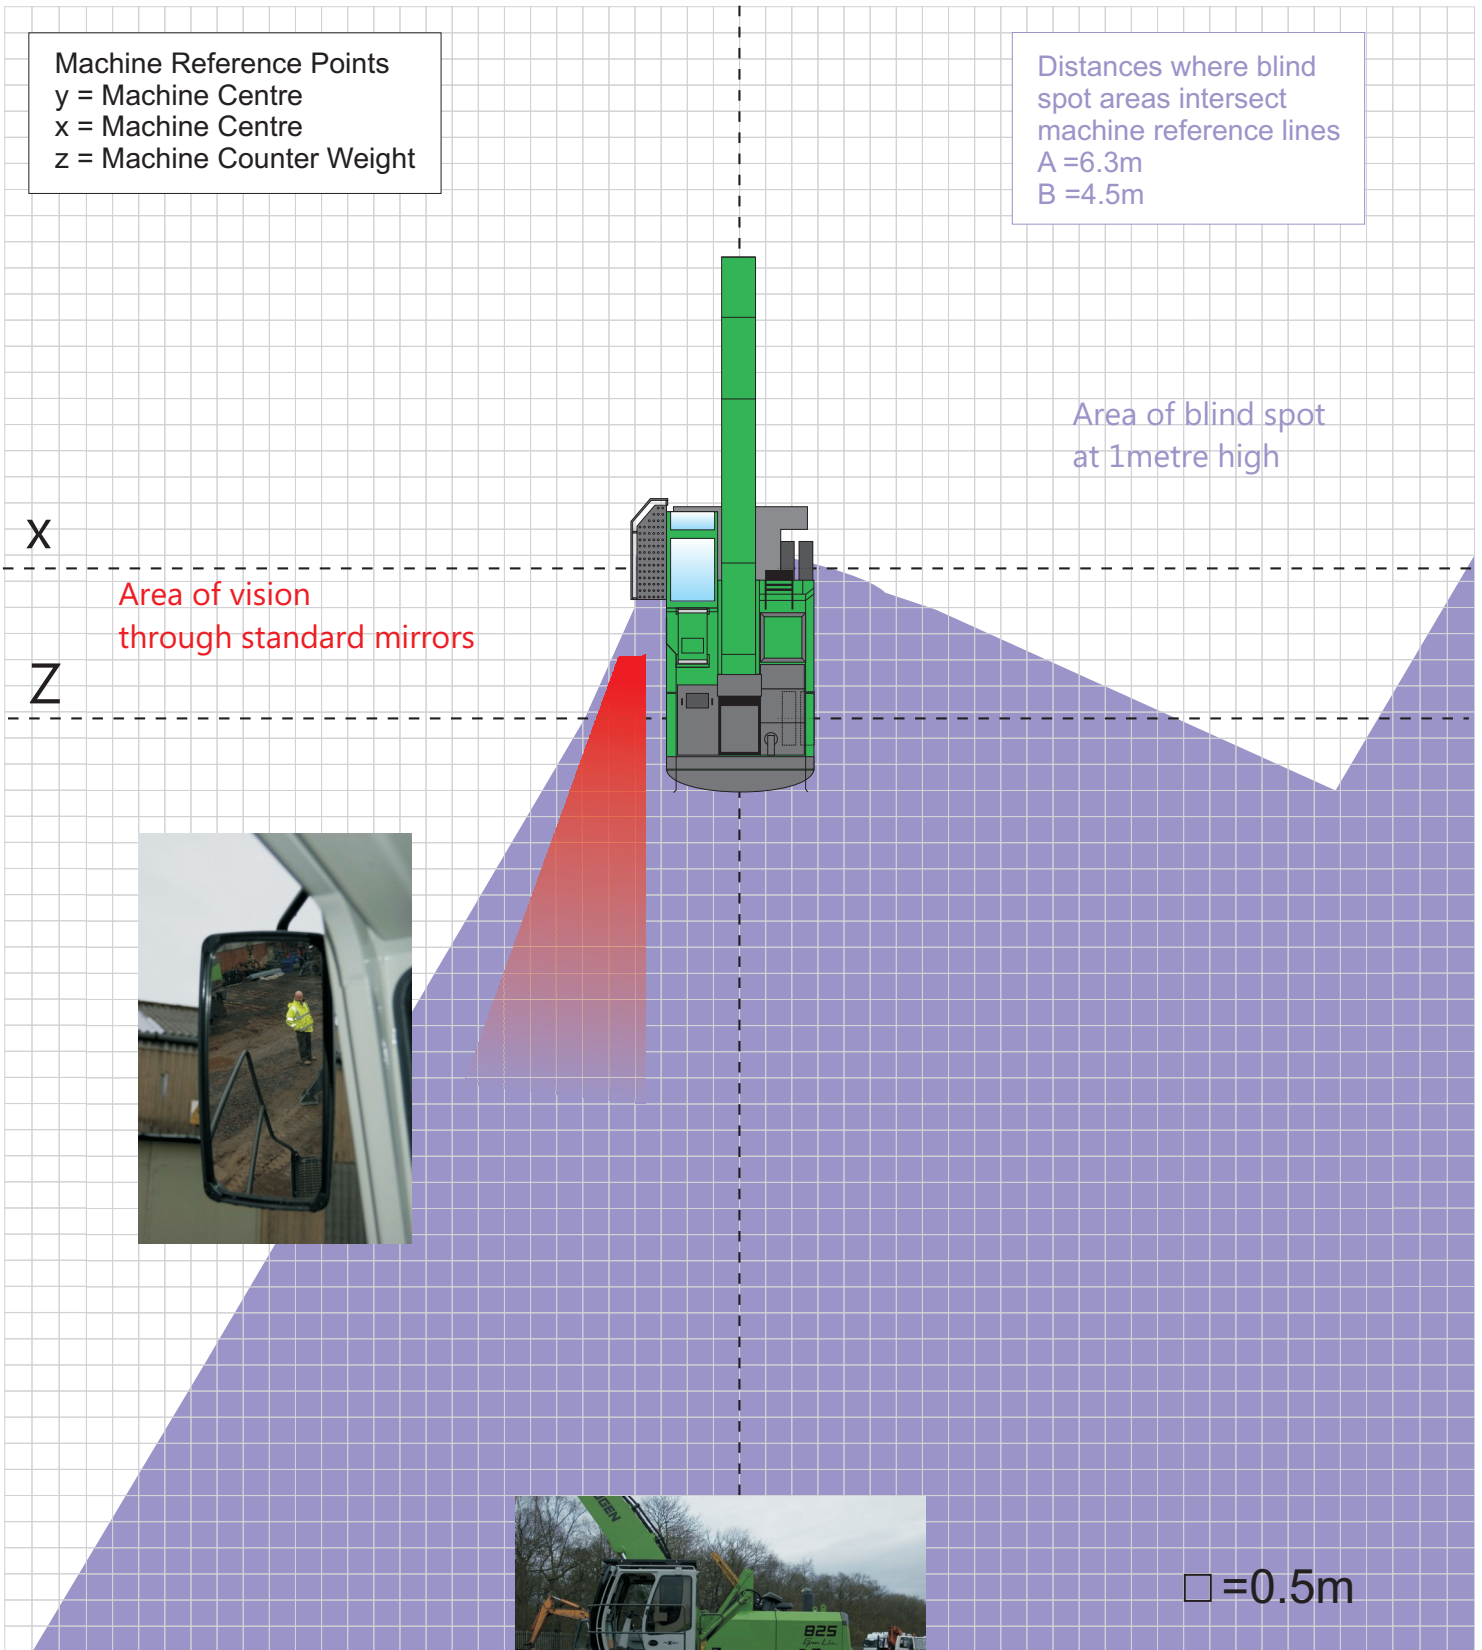

Sennebogen 825M

# Standard Vision

CAB lowered

Sennebogen 825M

# Standard Vision

CAB Raised