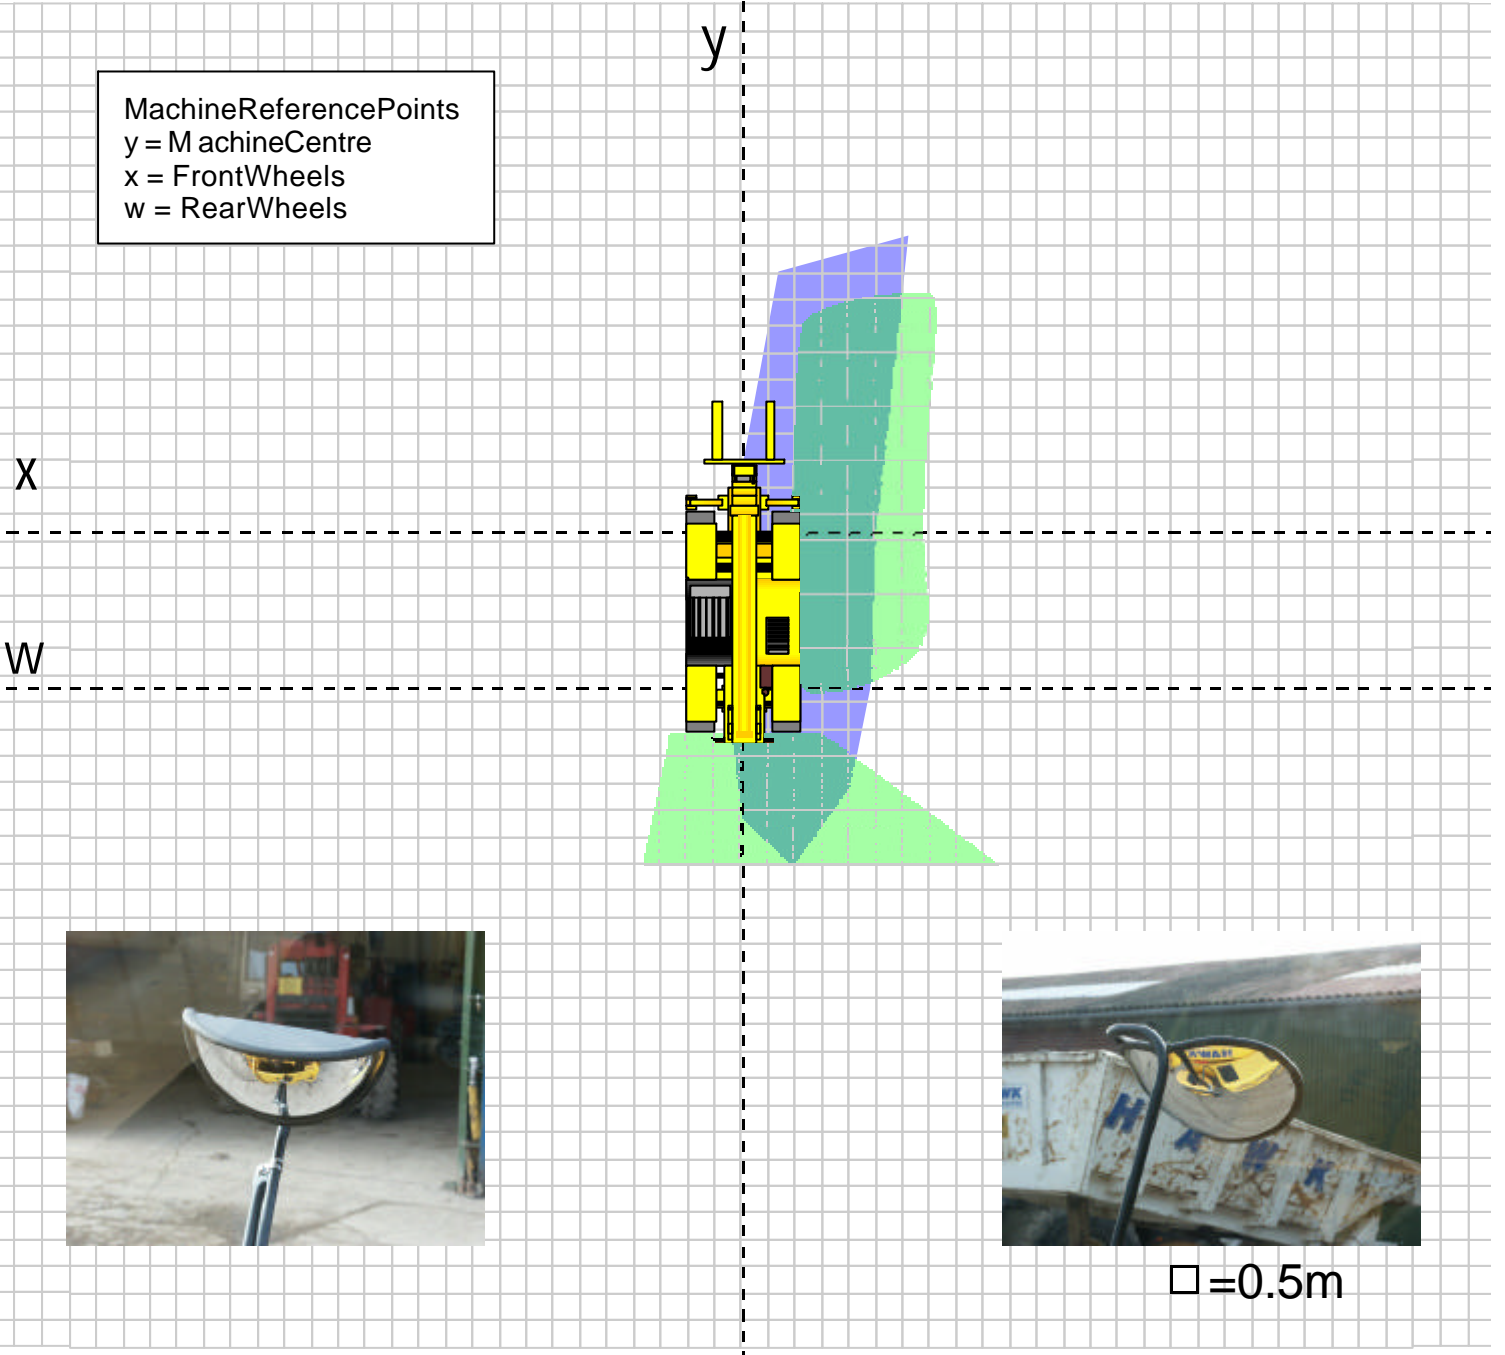

JCB 530-70

Standard Vision

boom 500mm

JCB 530-70

Enhanced Vision

boom 500mm

JCB 530-70

Comparison

boom 500mm

MachineReferencePoints
y = MachineCentre
x = FrontWheels
w = RearWheels

□=0.5m