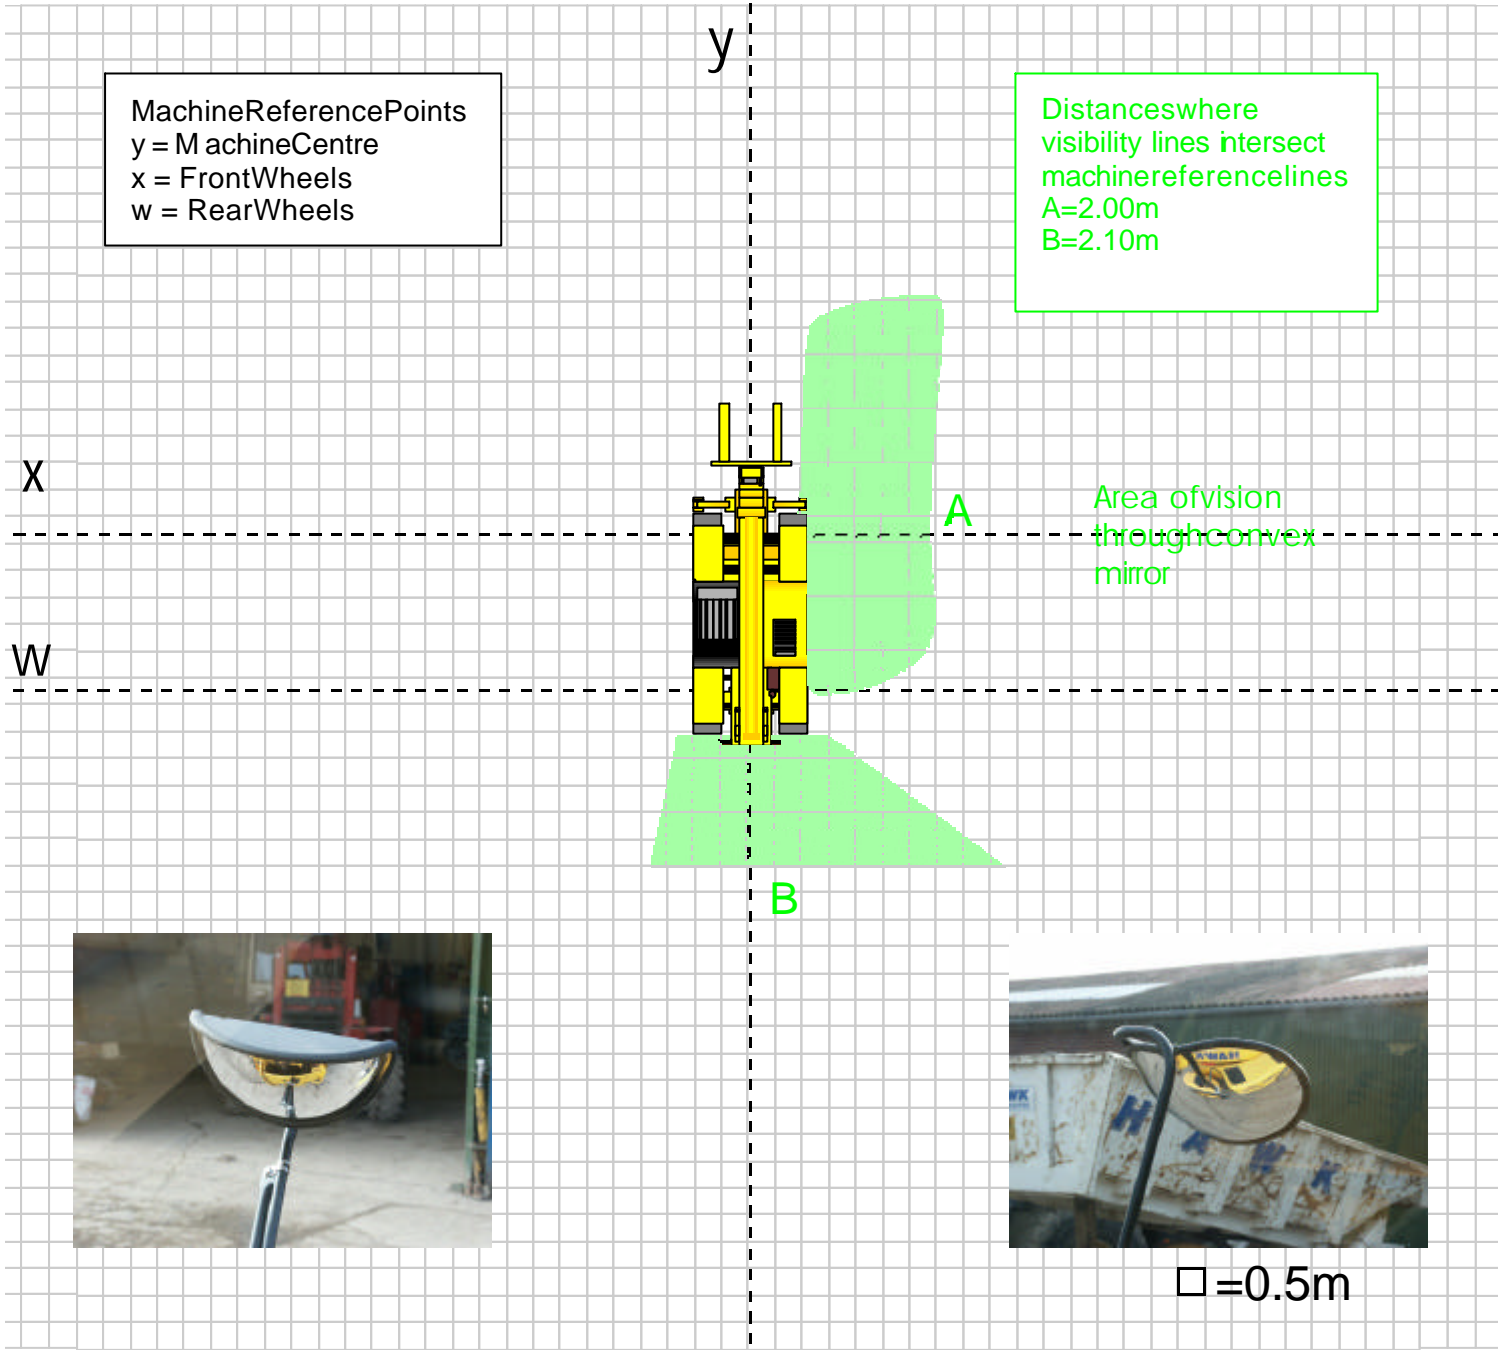

JCB 530-70

Standard Vision

boom 500mm

JCB 530-70

Enhanced Vision

boom 500mm

JCB 530-70

Comparison

boom 500mm

MachineReferencePoints
y = MachineCentre
x = FrontWheels
w = RearWheels

□=0.5m