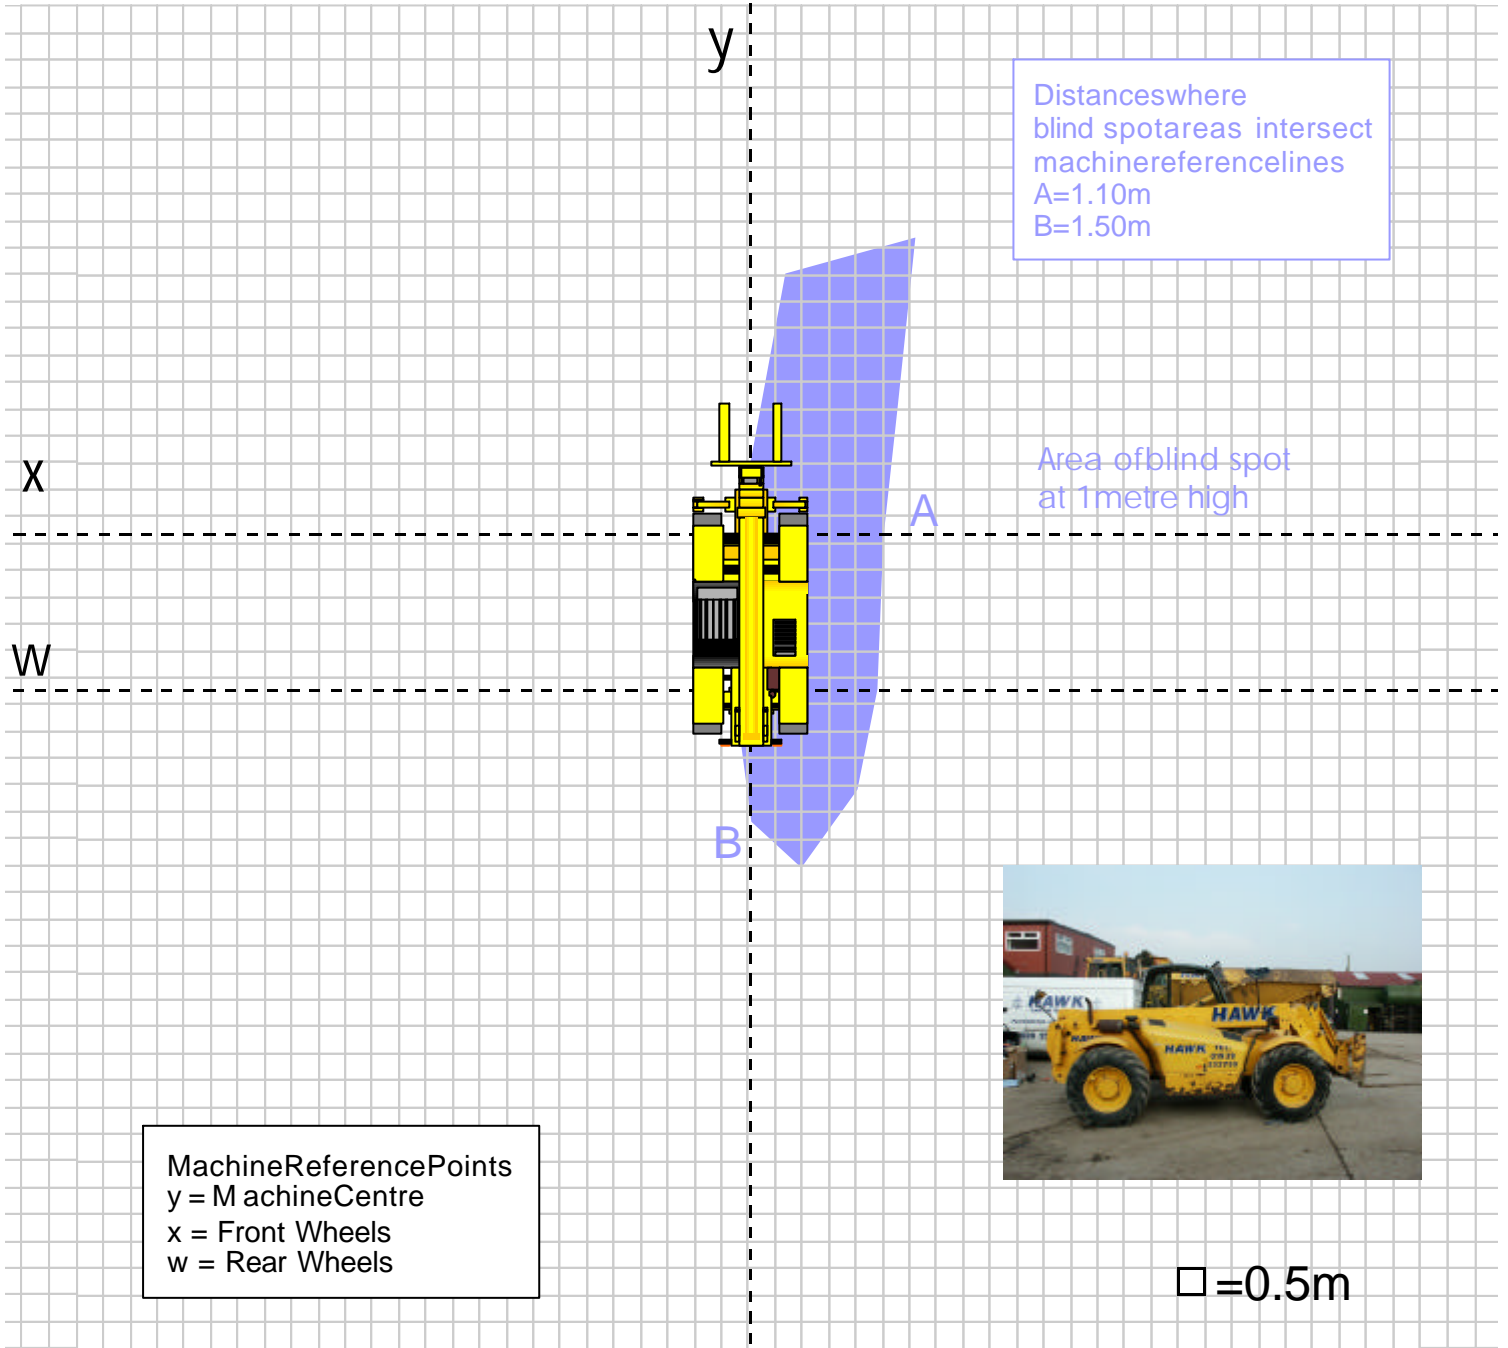

JCB 530-70

Standard Vision

boom 500mm

JCB 530-70

Enhanced Vision

boom 500mm

JCB 530-70

Comparison

boom 500mm

MachineReferencePoints
y = MachineCentre
x = FrontWheels
w = RearWheels

□=0.5m