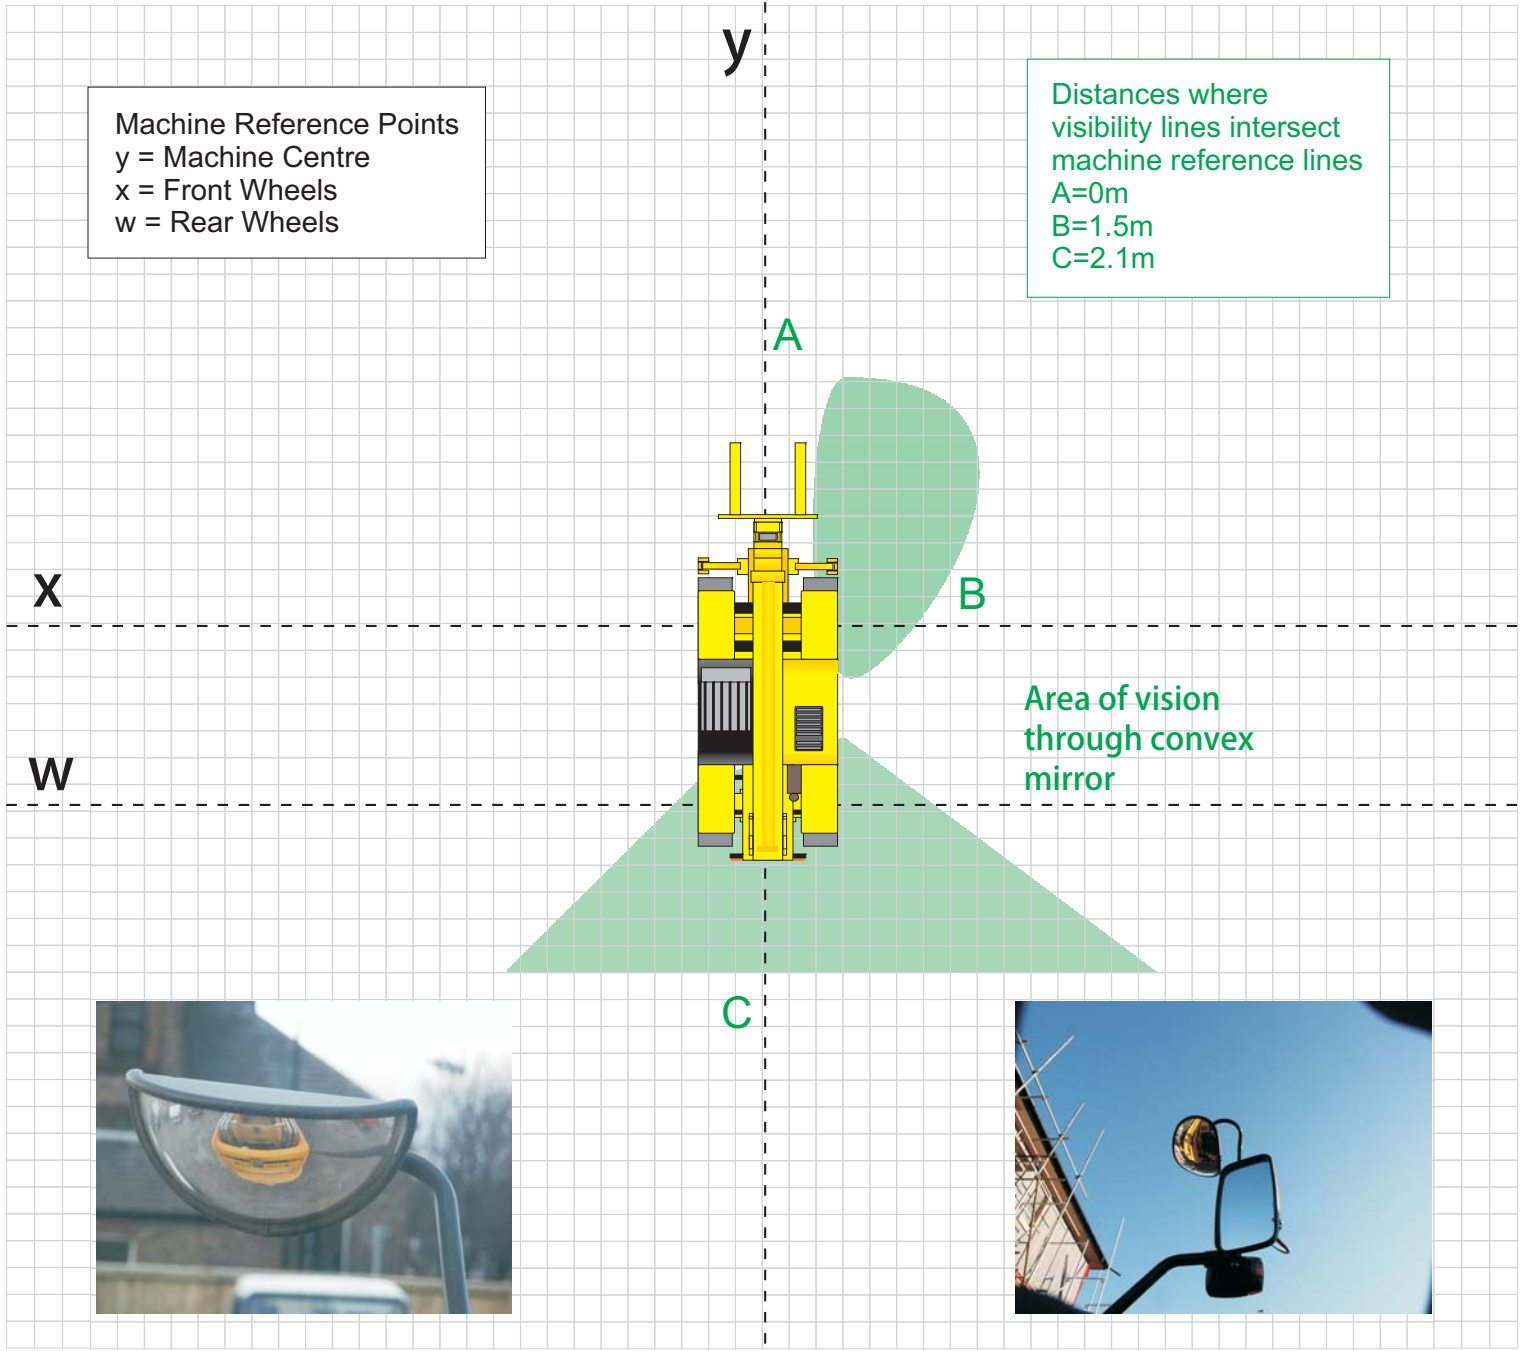

Convex Mirrors

NC100 o/s
BB052 rear

□ = 0.5m