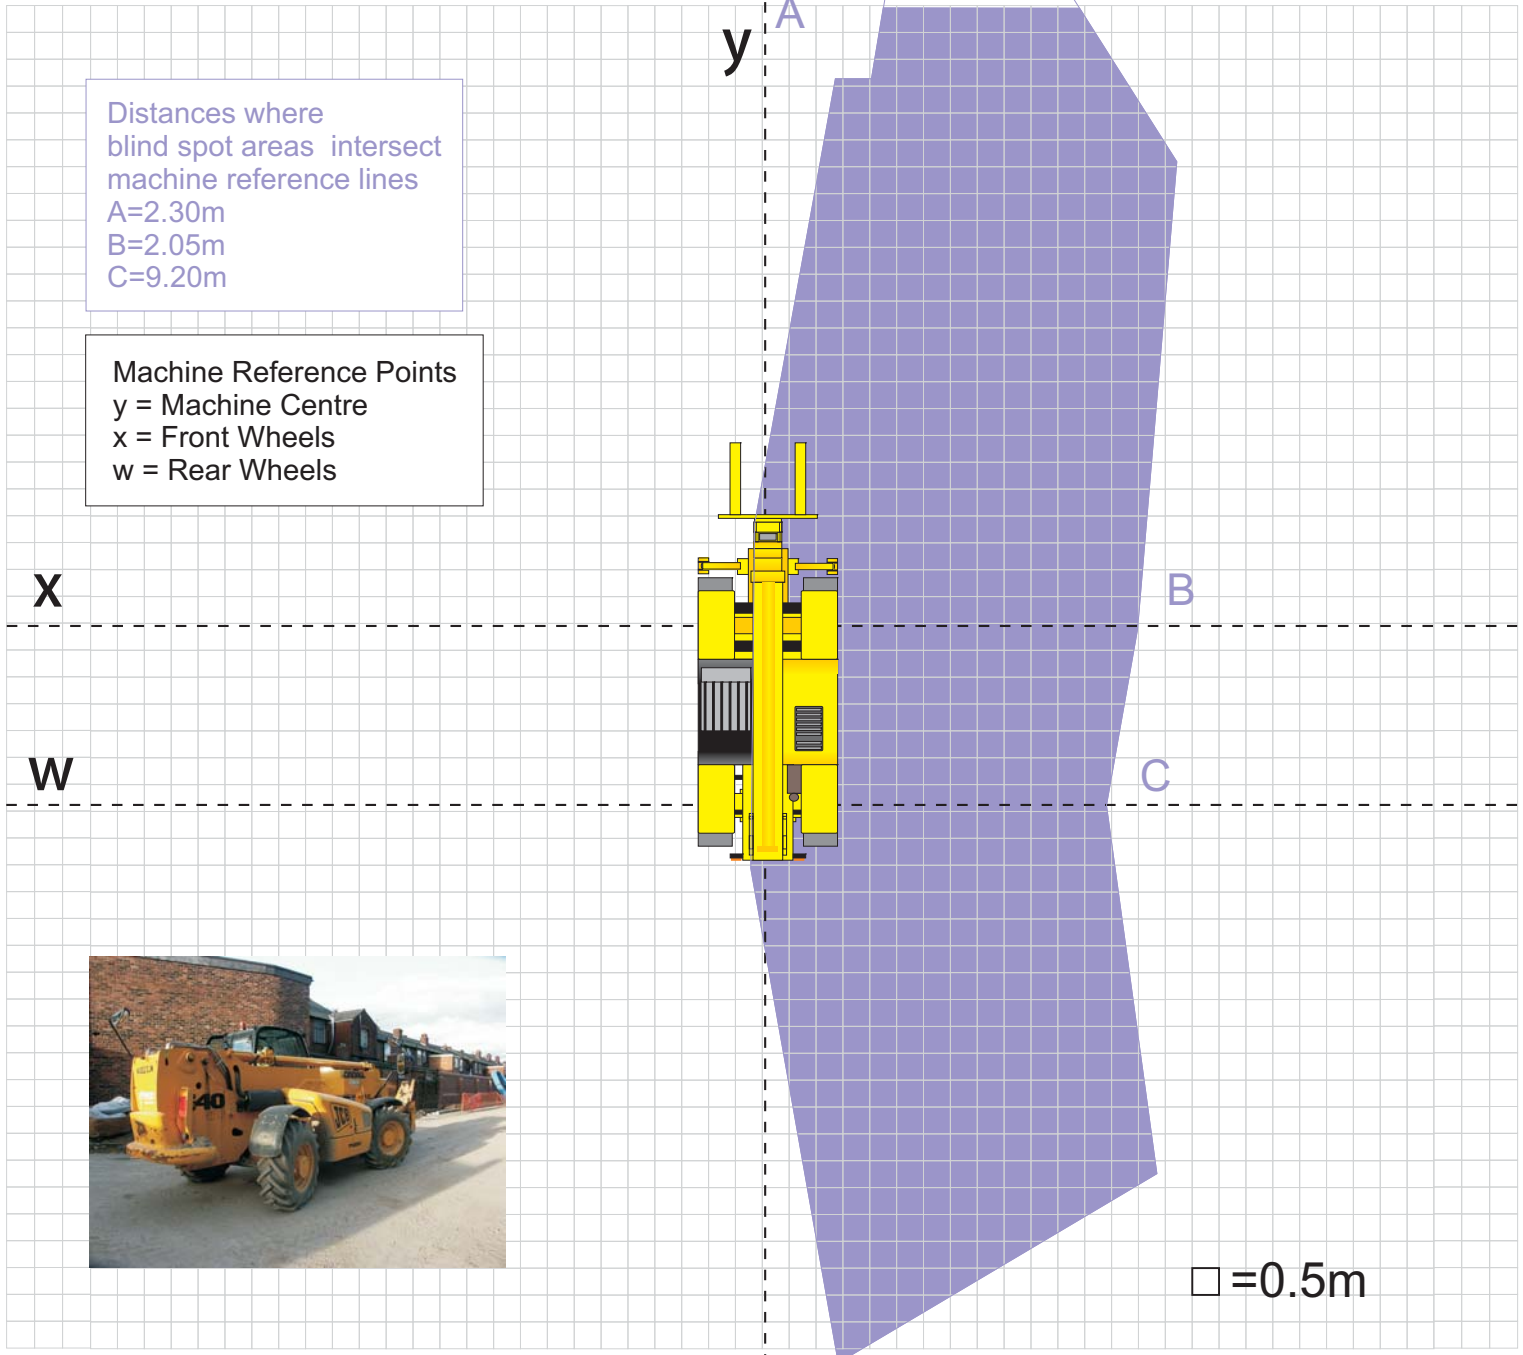

JCB 540-170

# Standard Vision

Forks Raised 500mm

JCB 540-170

# Convex Mirrors

NC100 o/s  
BB052 rear

□ = 0.5m

JCB 540-170