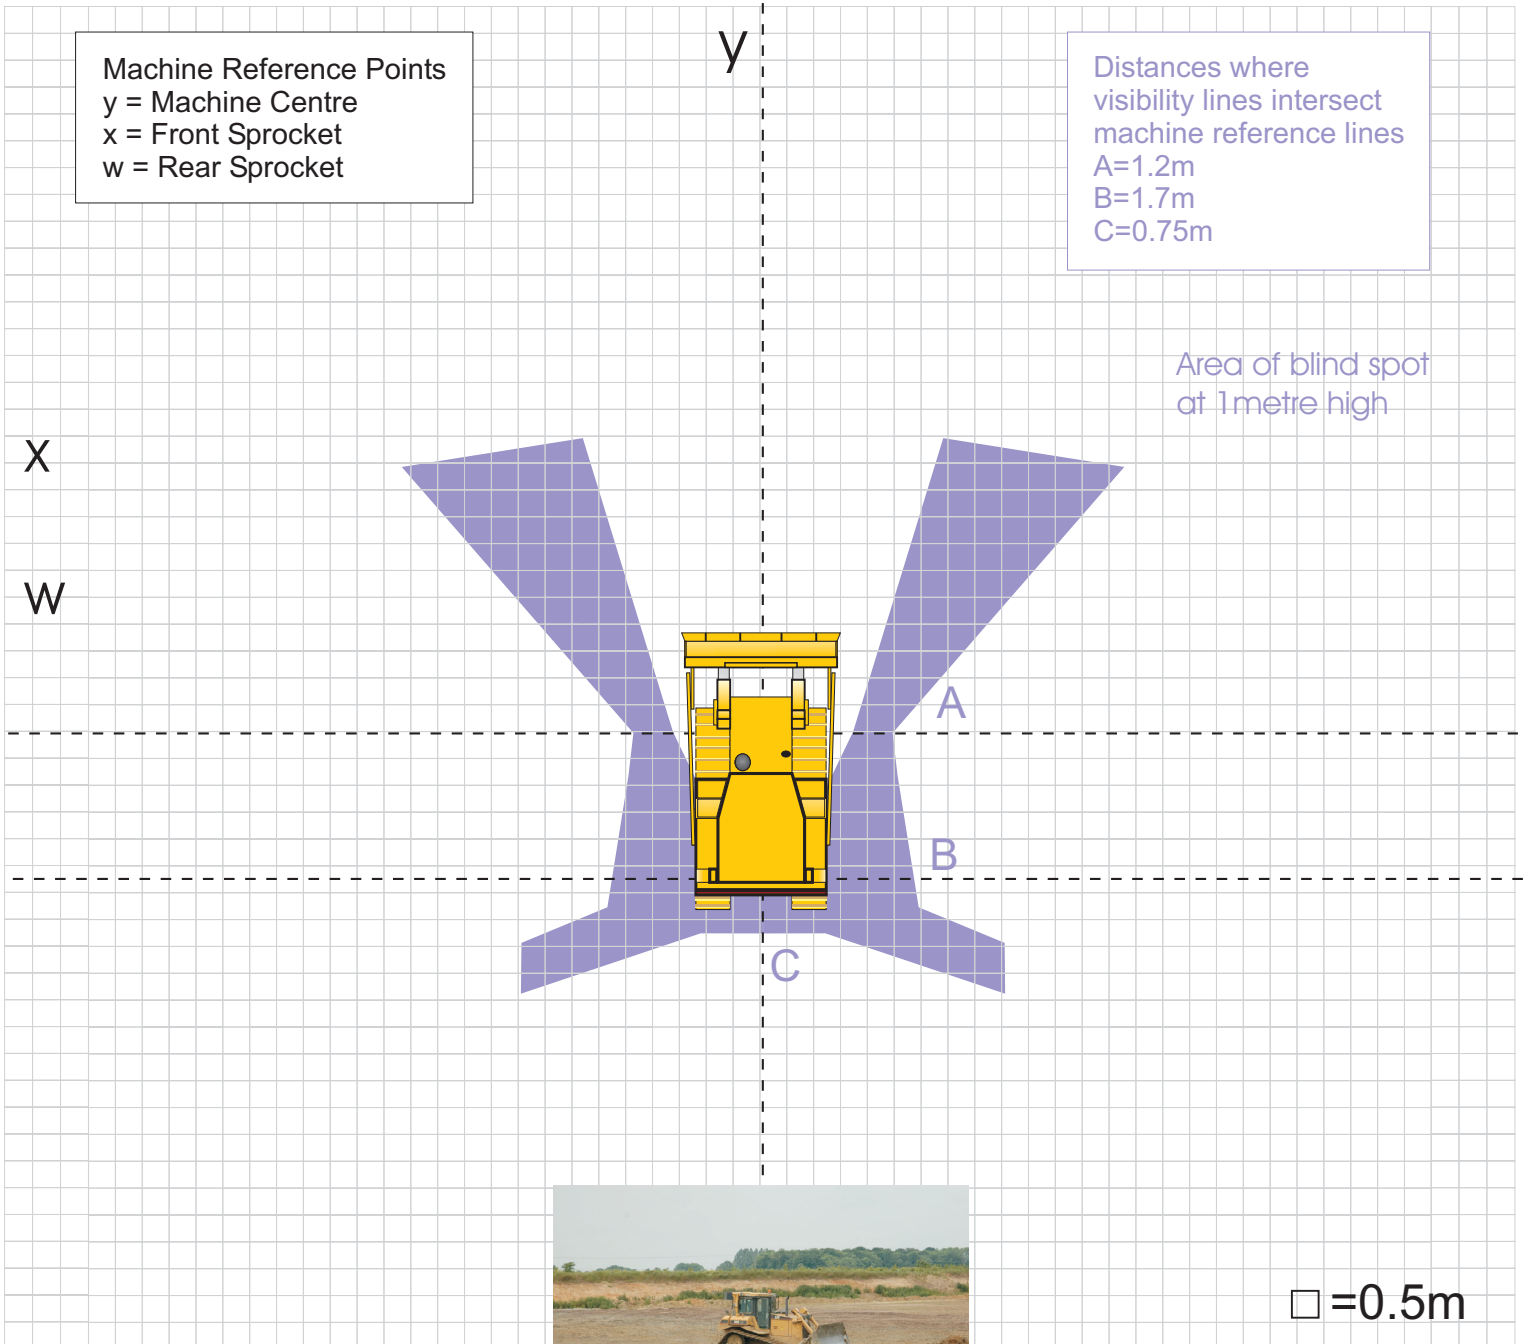

CAT D6R

Machine Visibility

Options
 To enhance all round visibility
 2 x Sc010 convex mirrors

□ = 0.5m