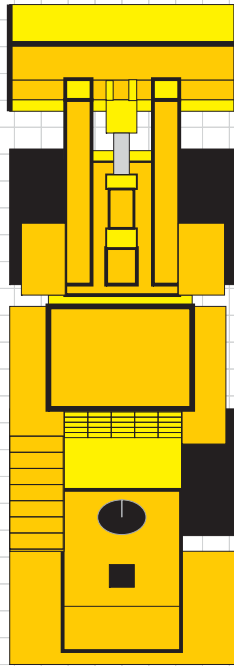

Machine Visibility

CAT 990
E369

Mirror Photos

CAT 990
E369

CAT 990
E369

Blind Spot Photos

The image illustrates the blind spots of a CAT 990 wheel loader. On the left, a large blue shaded area on a grid background represents the blind spot. On the right, three photographs show the loader's perspective from different angles: top (side view), middle (front view), and bottom (interior view from the operator's seat). A yellow schematic of the loader's profile is overlaid on the grid.