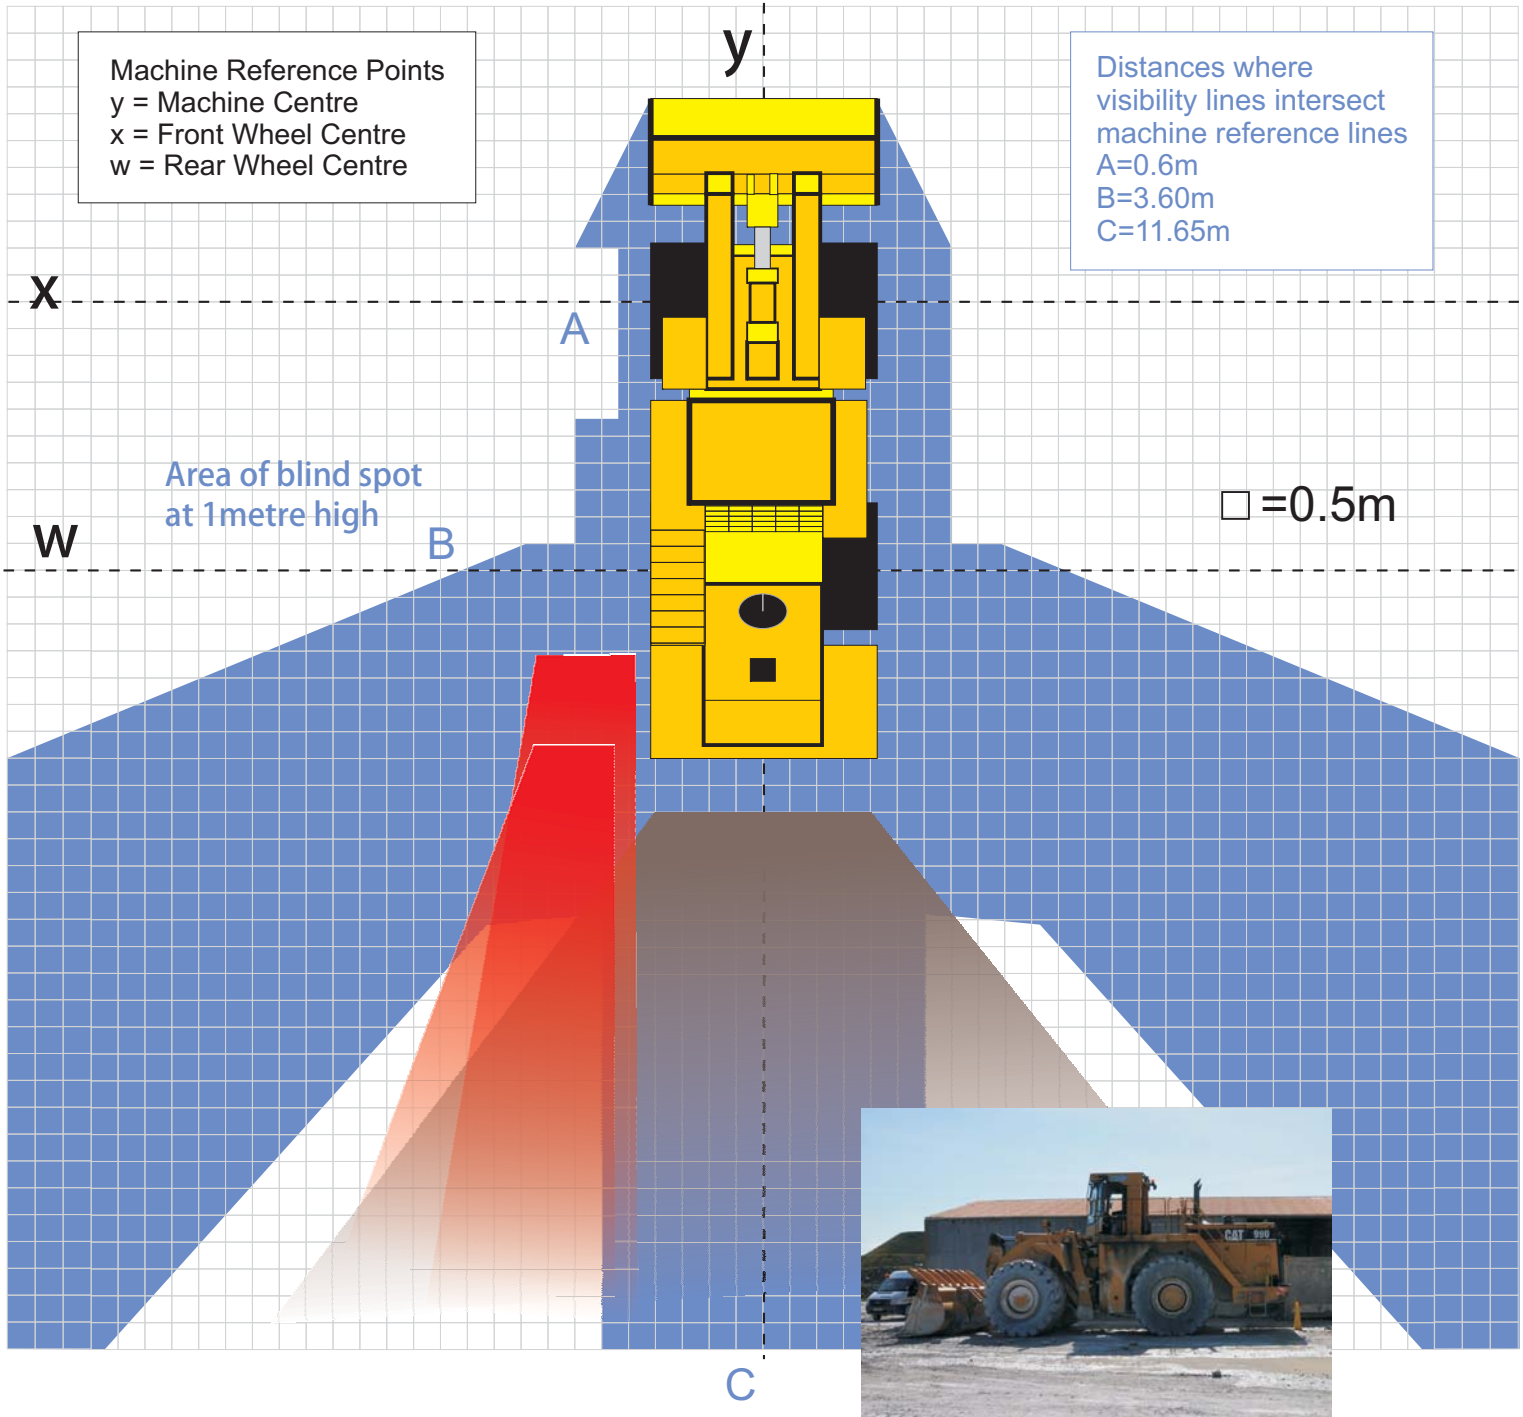

Machine Visibility

CAT 990
E369

Mirror Photos

CAT 990
E369

CAT 990
E369

Blind Spot Photos

The image illustrates the blind spots of a CAT 990 wheel loader. On the left, a large blue shaded area on a grid background represents the blind spot. On the right, three photographs show the loader's perspective from different angles: top (side view), middle (front view), and bottom (interior view from the operator's seat). A yellow schematic of the loader's profile is overlaid on the grid.