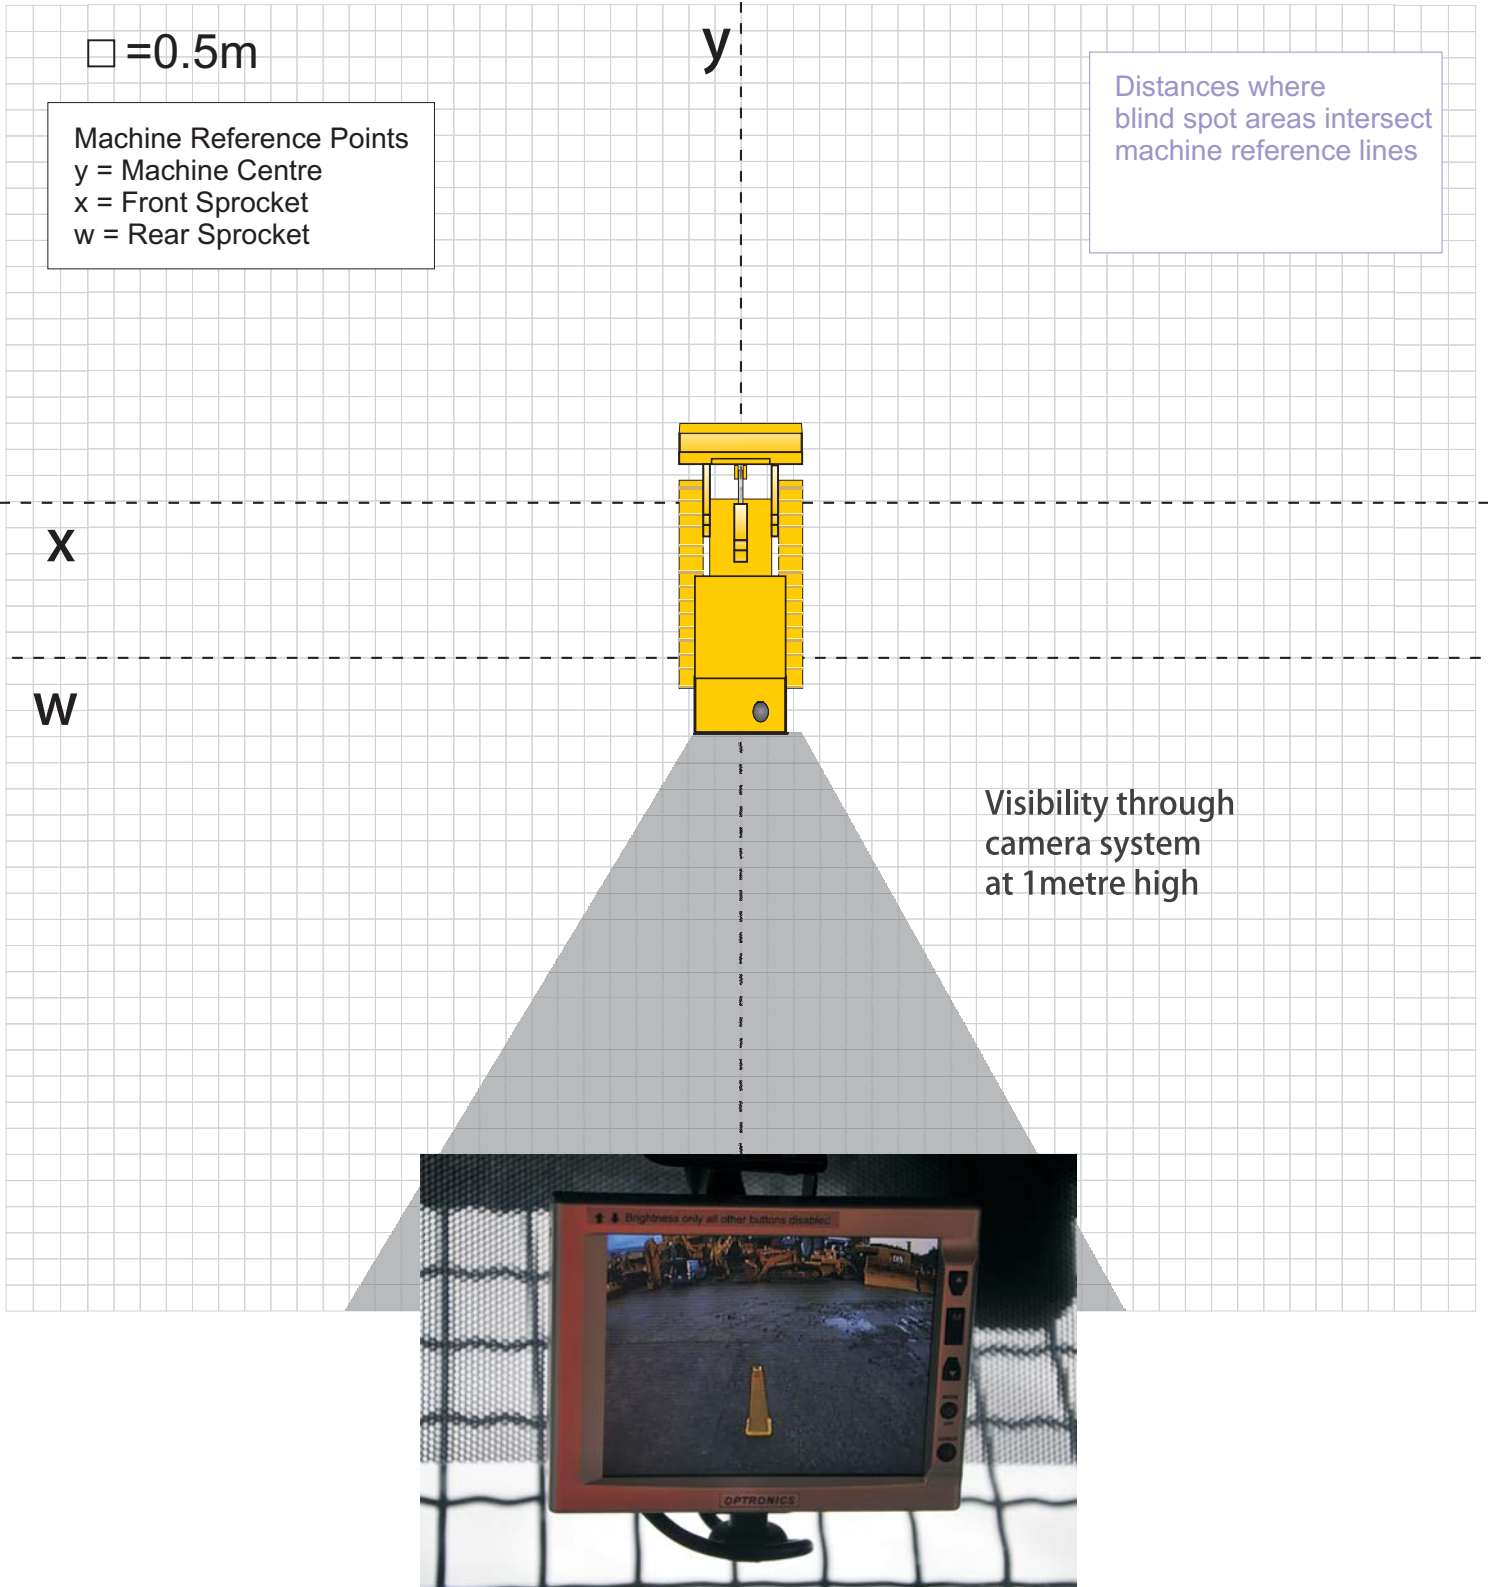

CAT 963

Machine Visibility

CAT 963

Enhanced Visibility

CAT 963

Comparison

CAT 963

ARA Option

Option

Although no left or right hand blindspot is created at 1mx1m, taking into account there are no wing mirrors and the work carried out by these machines the following option can be used to enhance visual awareness.

2 x Sc010 convex wing mirrors