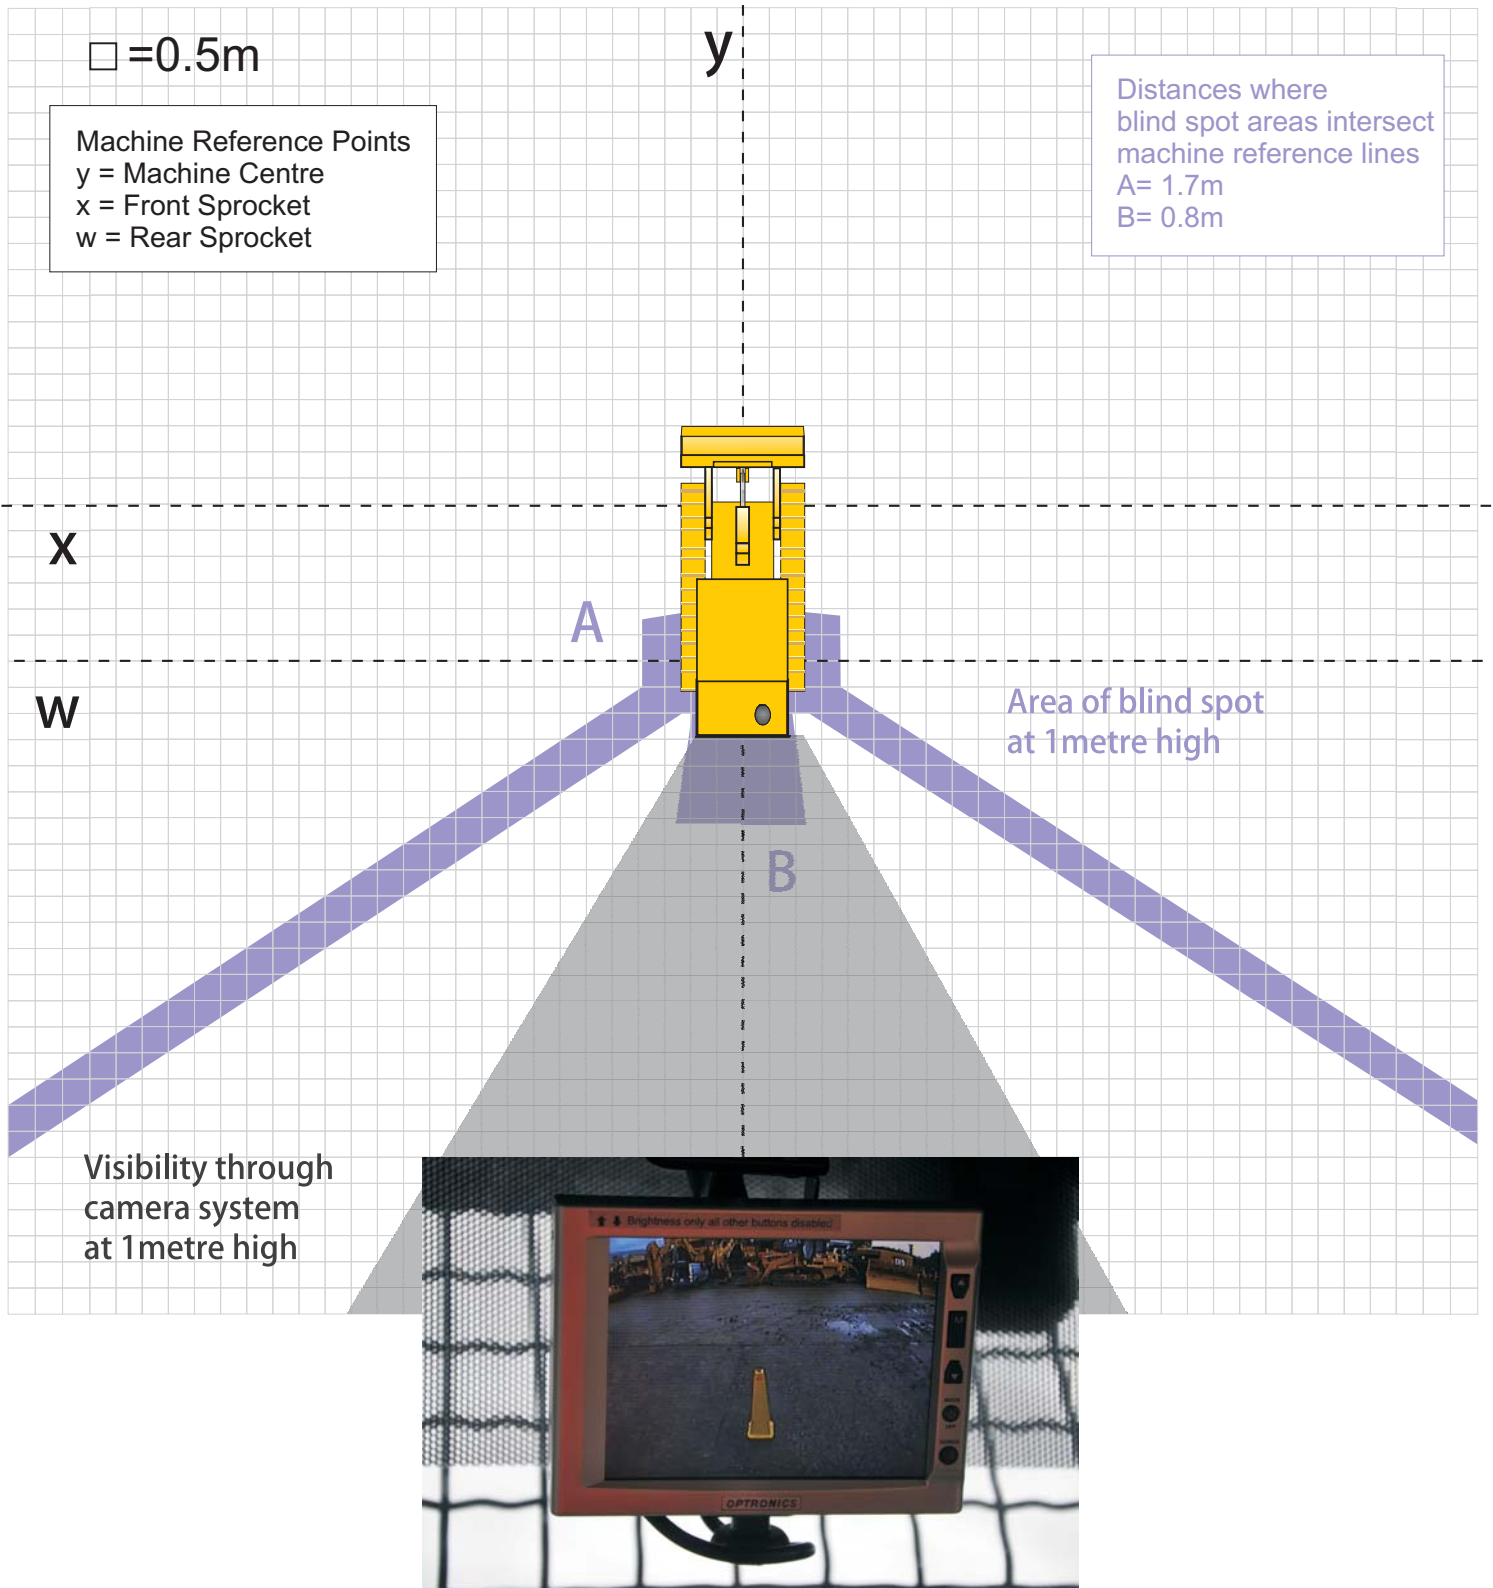

CAT 963

Machine Visibility

CAT 963

Enhanced Visibility

CAT 963

Comparison

CAT 963

ARA Option

Option

Although no left or right hand blindspot is created at 1mx1m, taking into account there are no wing mirrors and the work carried out by these machines the following option can be used to enhance visual awareness.

2 x Sc010 convex wing mirrors