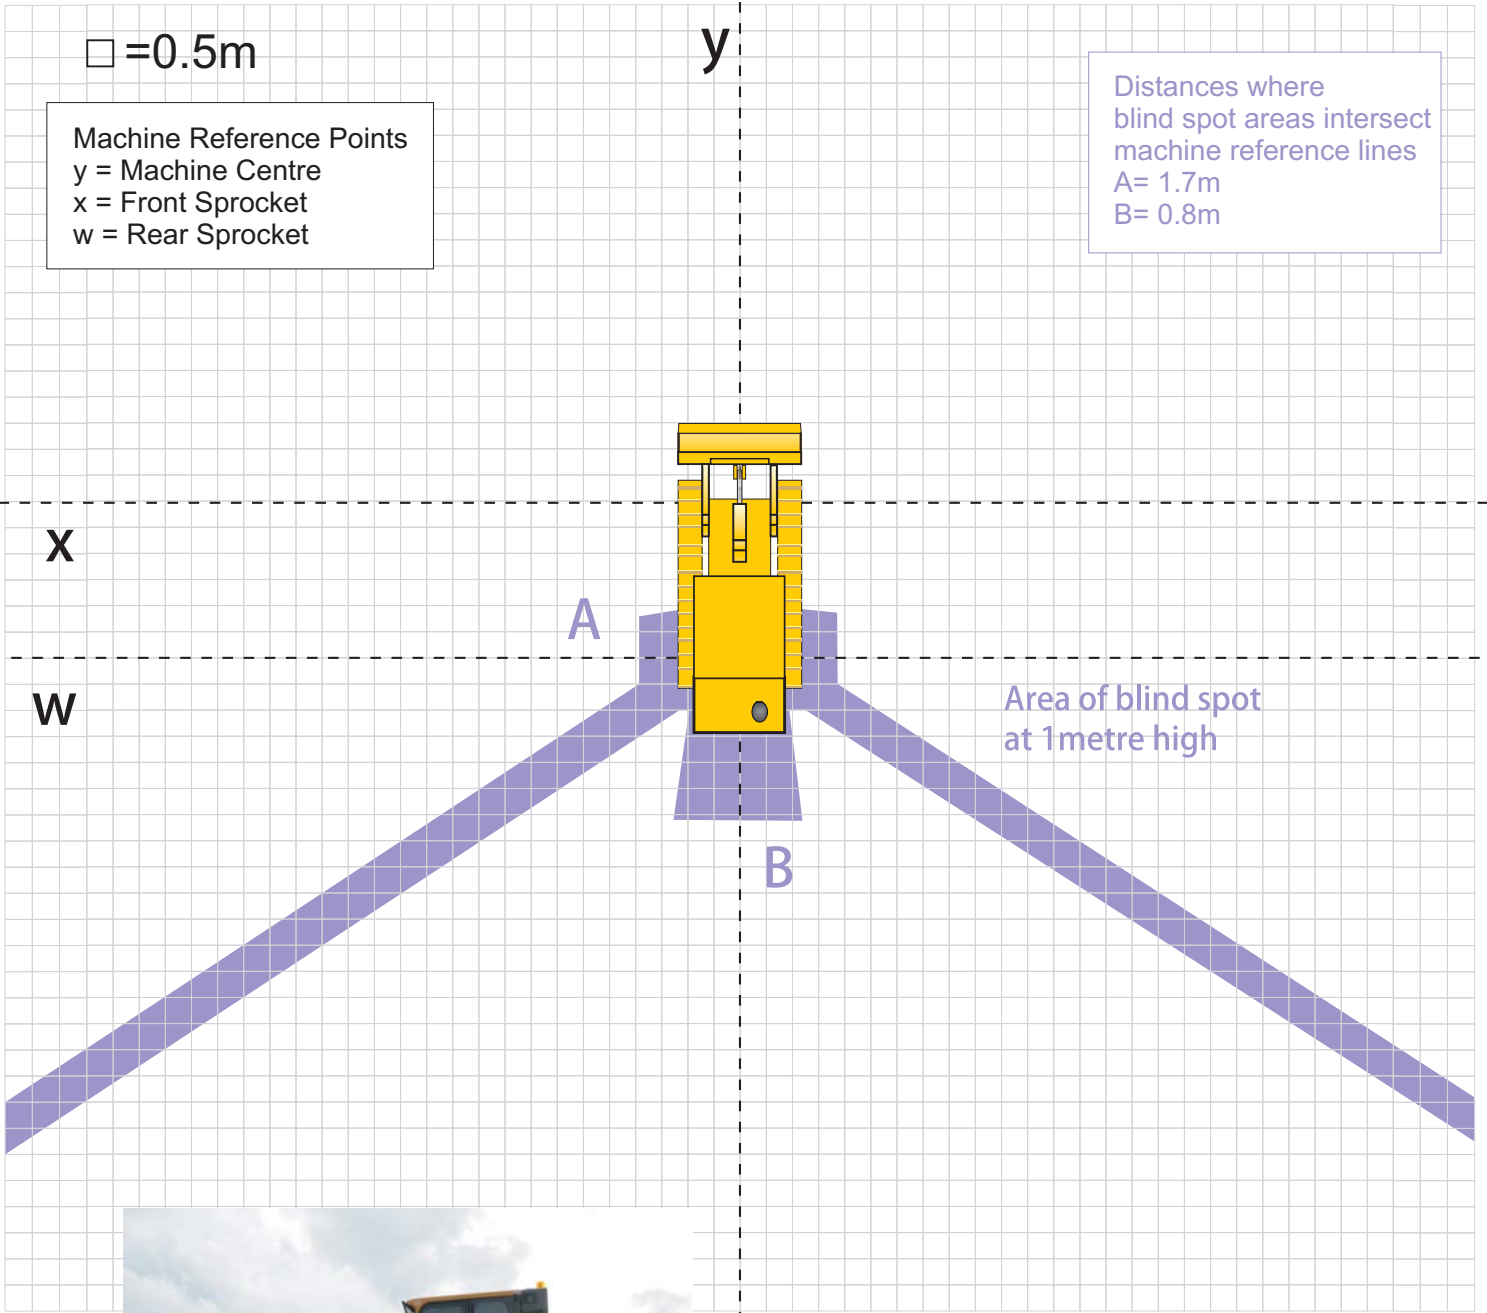

CAT 963

Machine Visibility

CAT 963

Enhanced Visibility

CAT 963

Comparison

CAT 963

ARA Option

Option

Although no left or right hand blindspot is created at 1mx1m, taking into account there are no wing mirrors and the work carried out by these machines the following option can be used to enhance visual awareness.