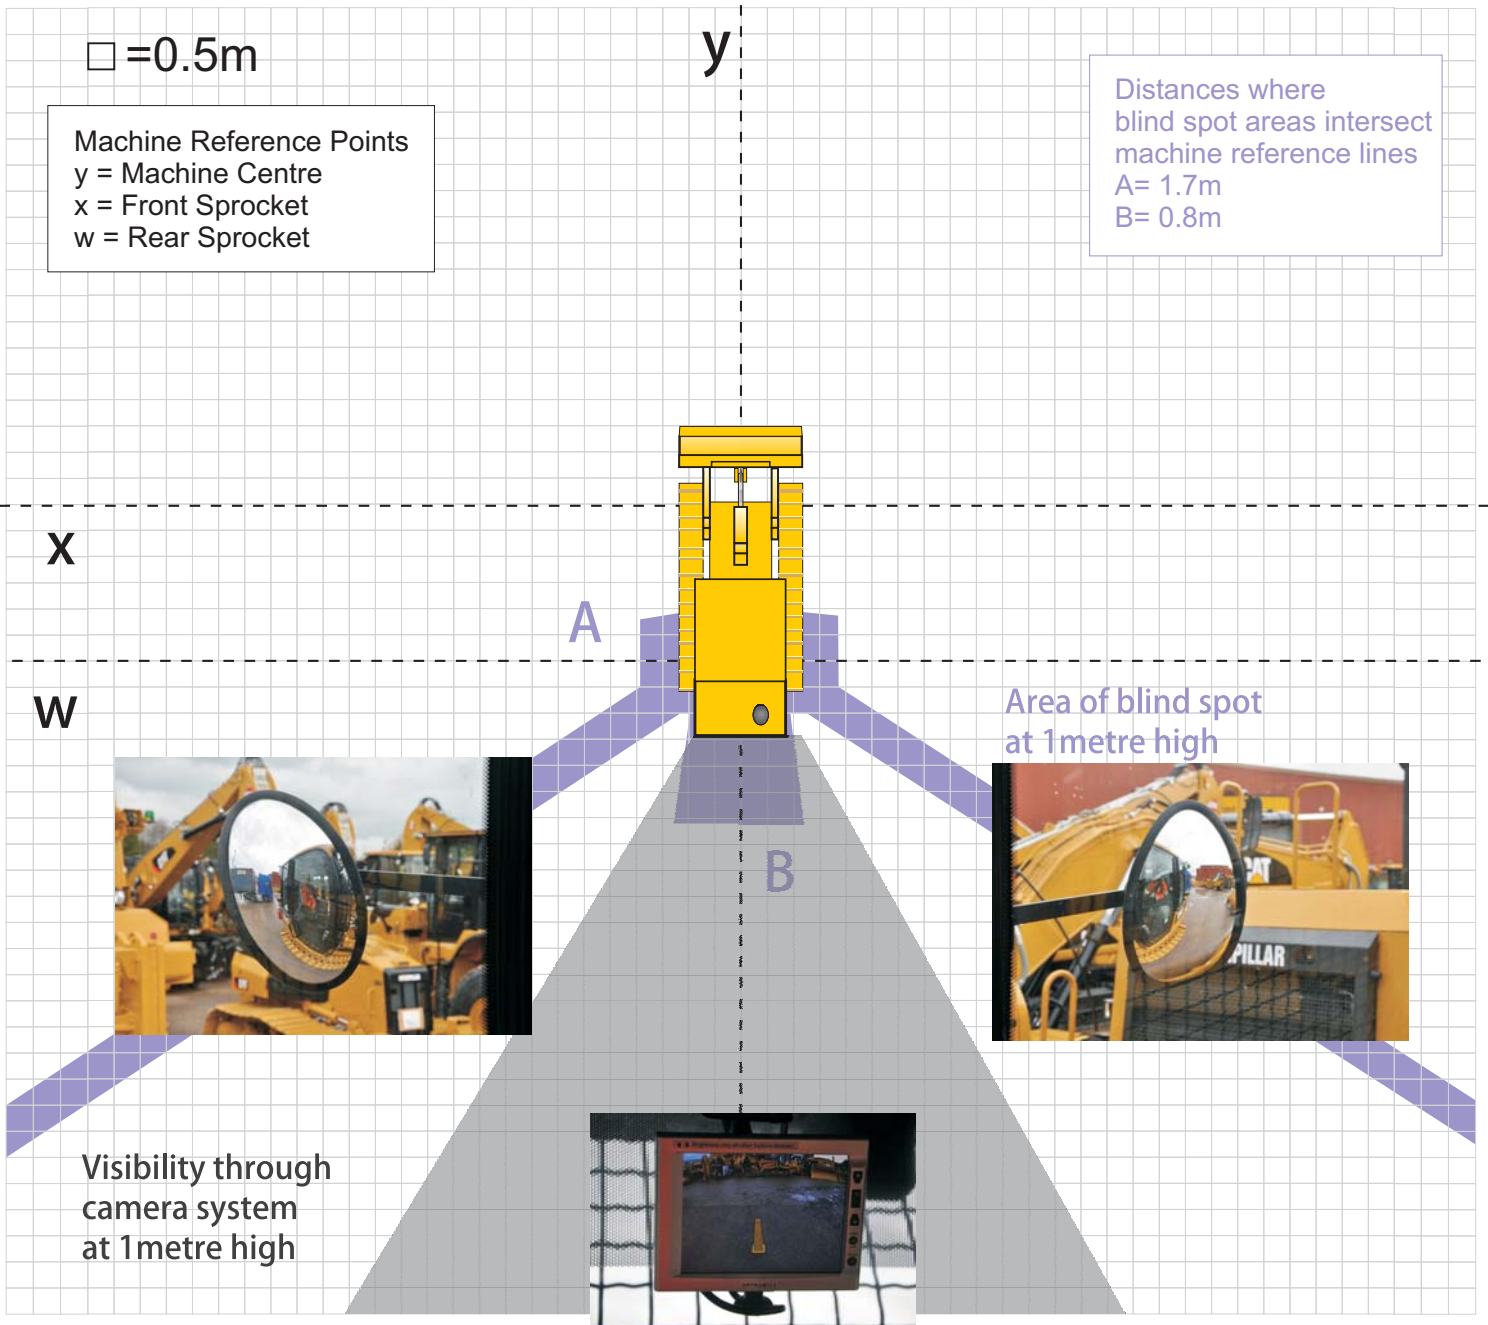

CAT 963

Machine Visibility

CAT 963

Enhanced Visibility

CAT 963

Comparison

CAT 963

ARA Option

Option

Although no left or right hand blindspot is created at 1mx1m, taking into account there are no wing mirrors and the work carried out by these machines the following option can be used to enhance visual awareness.

2 x Sc010 convex wing mirrors