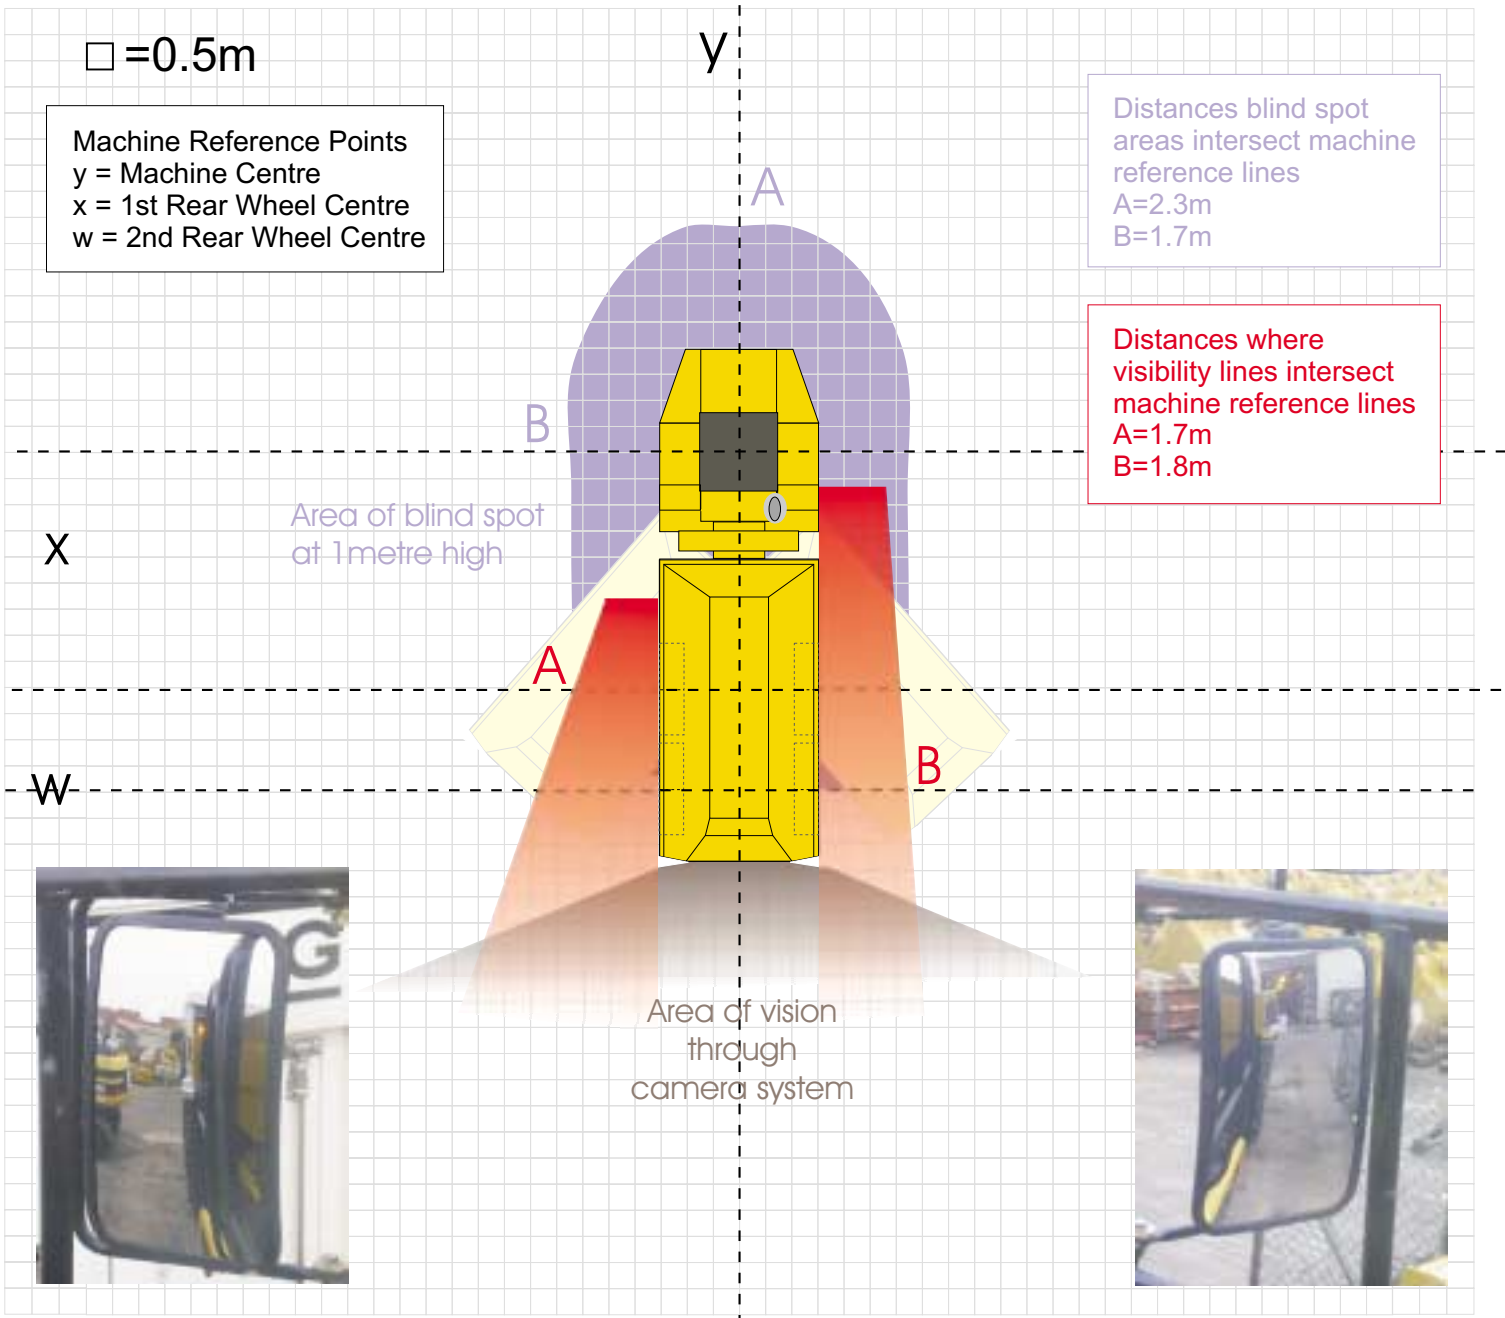

CAT 725

Serial number AFX317

Machine Visibility

CAT 725

Serial number AFX317

Enhanced Visibility

Options

1 x Bb052 forward mount

2 x Nc100 wing mirrors