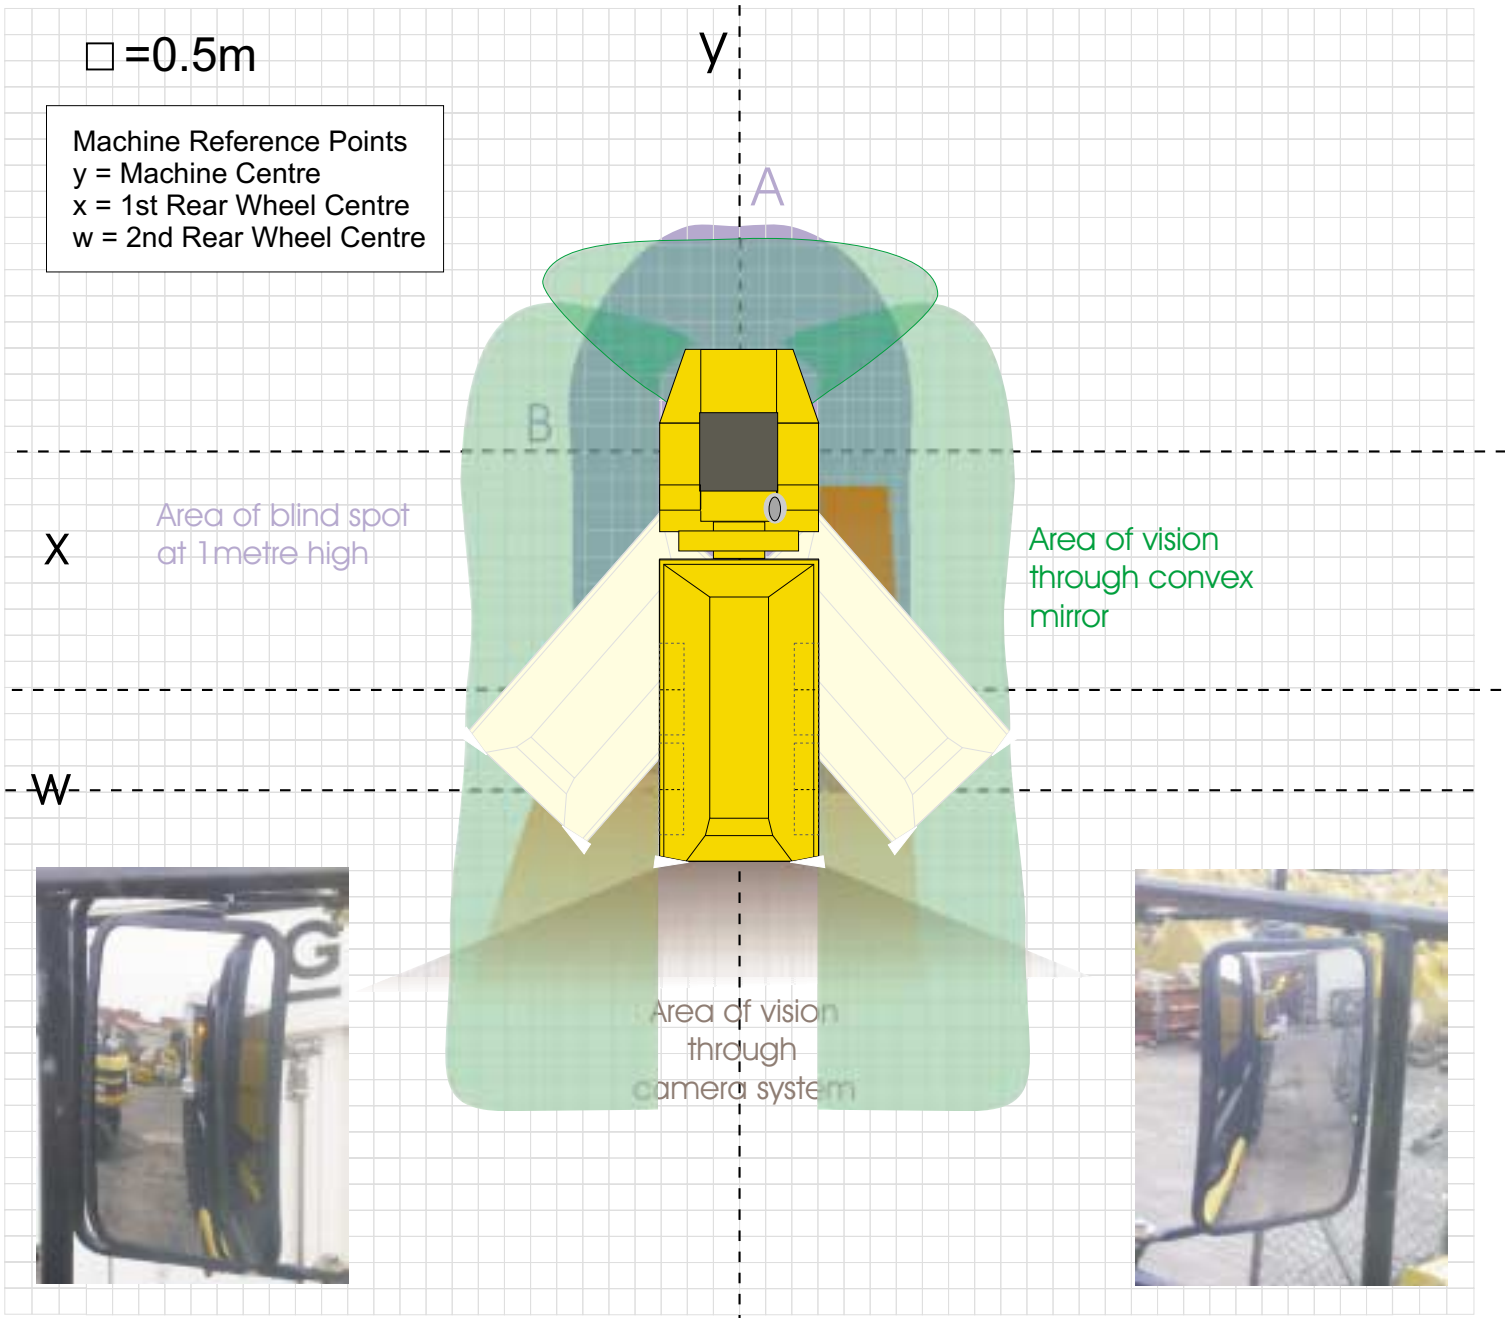

CAT 725

Serial number AFX317

Machine Visibility

CAT 725

Serial number AFX317

Enhanced Visibility

Options

1 x Bb052 forward mount

2 x Nc100 wing mirrors