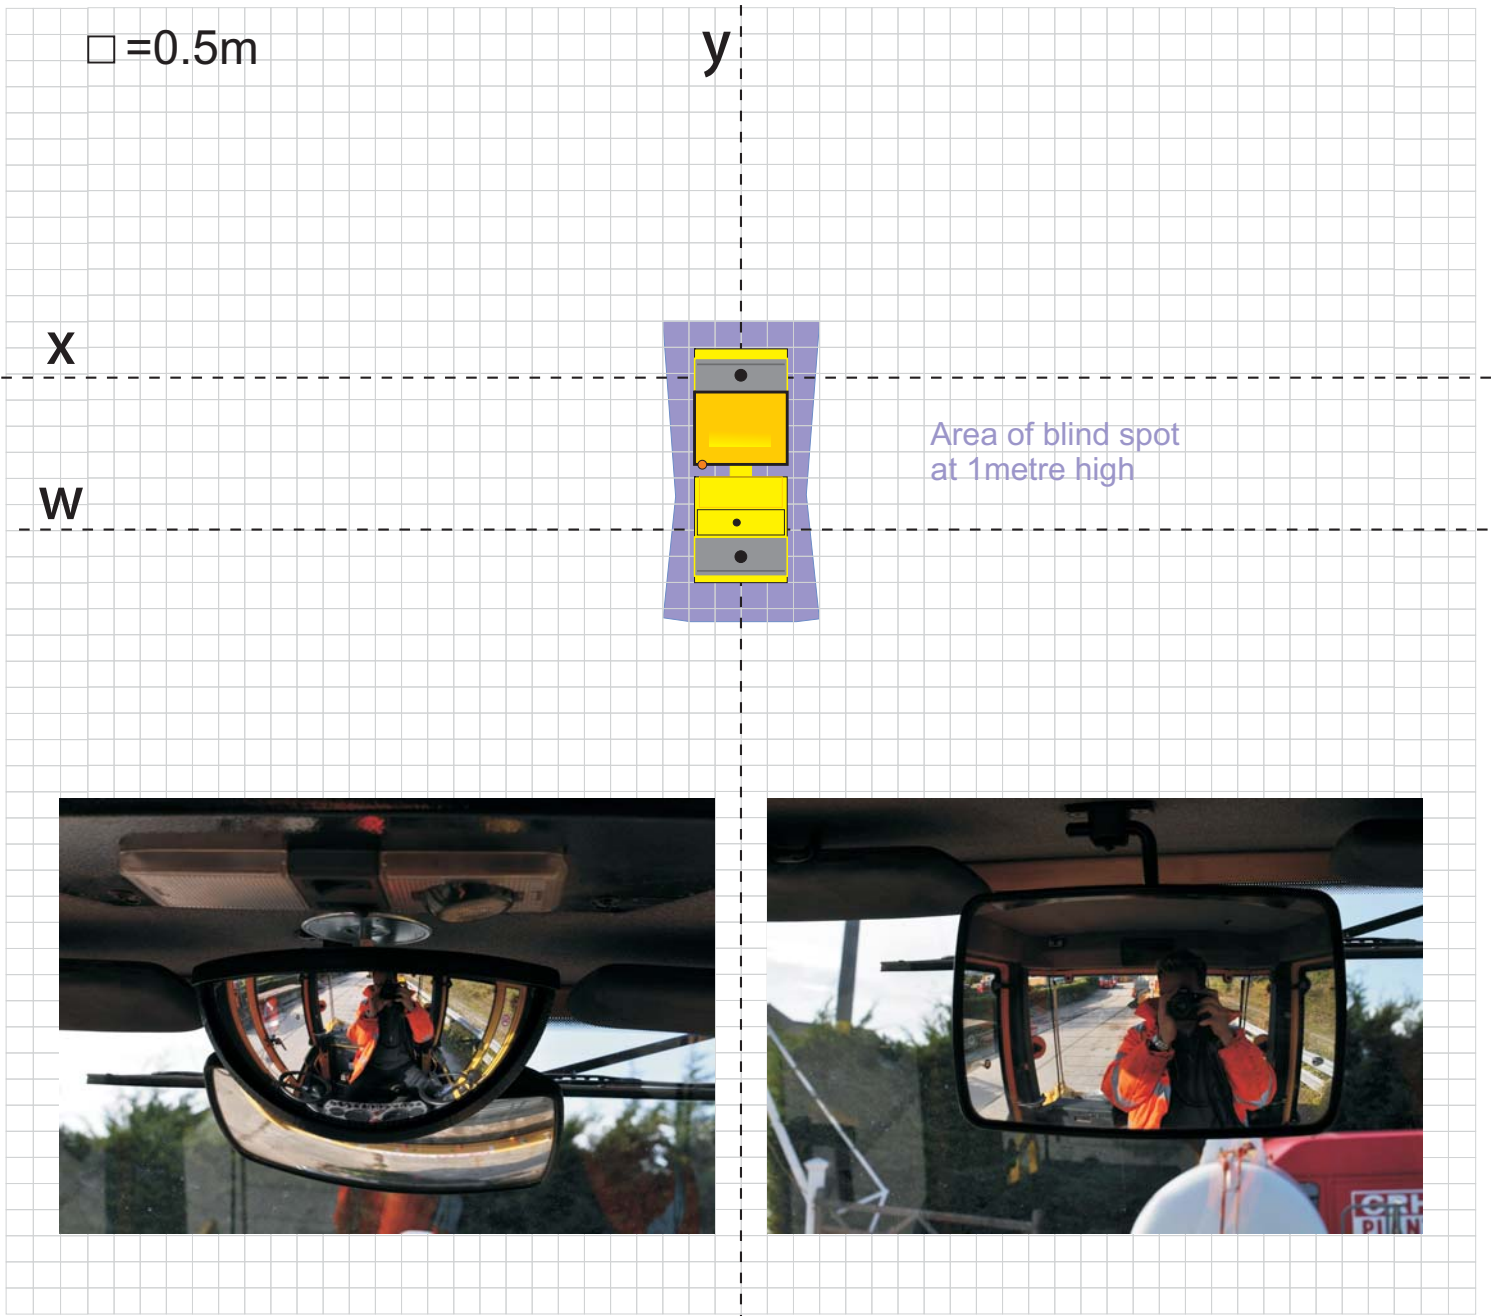

# Machine Visibility

Bomag BW161AD

# Enhanced Visibility

Bomag BW161AD

## Option

Although no blindspot is created at 1mx1m, taking into account the work carried out by these machines, the following option can be used to enhance visual awareness.

1 x FLT092 interior mirror