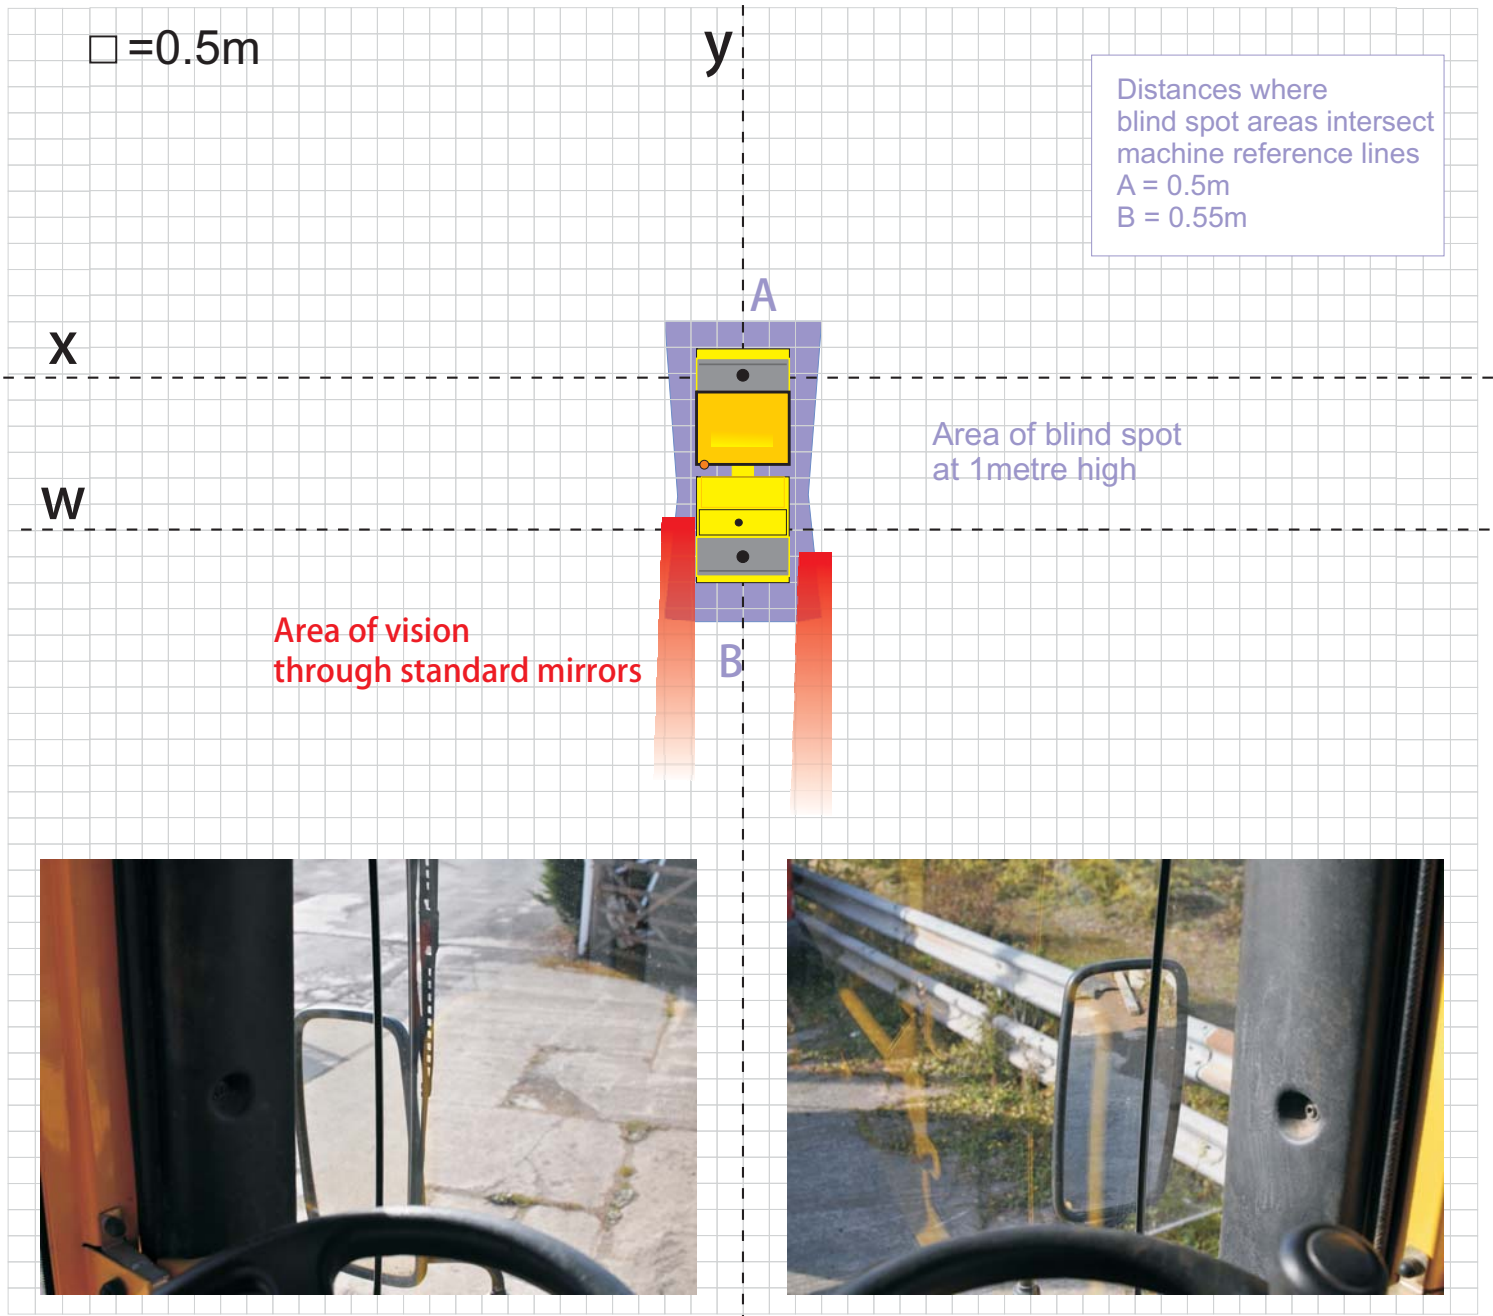

# Machine Visibility

Bomag BW161AD