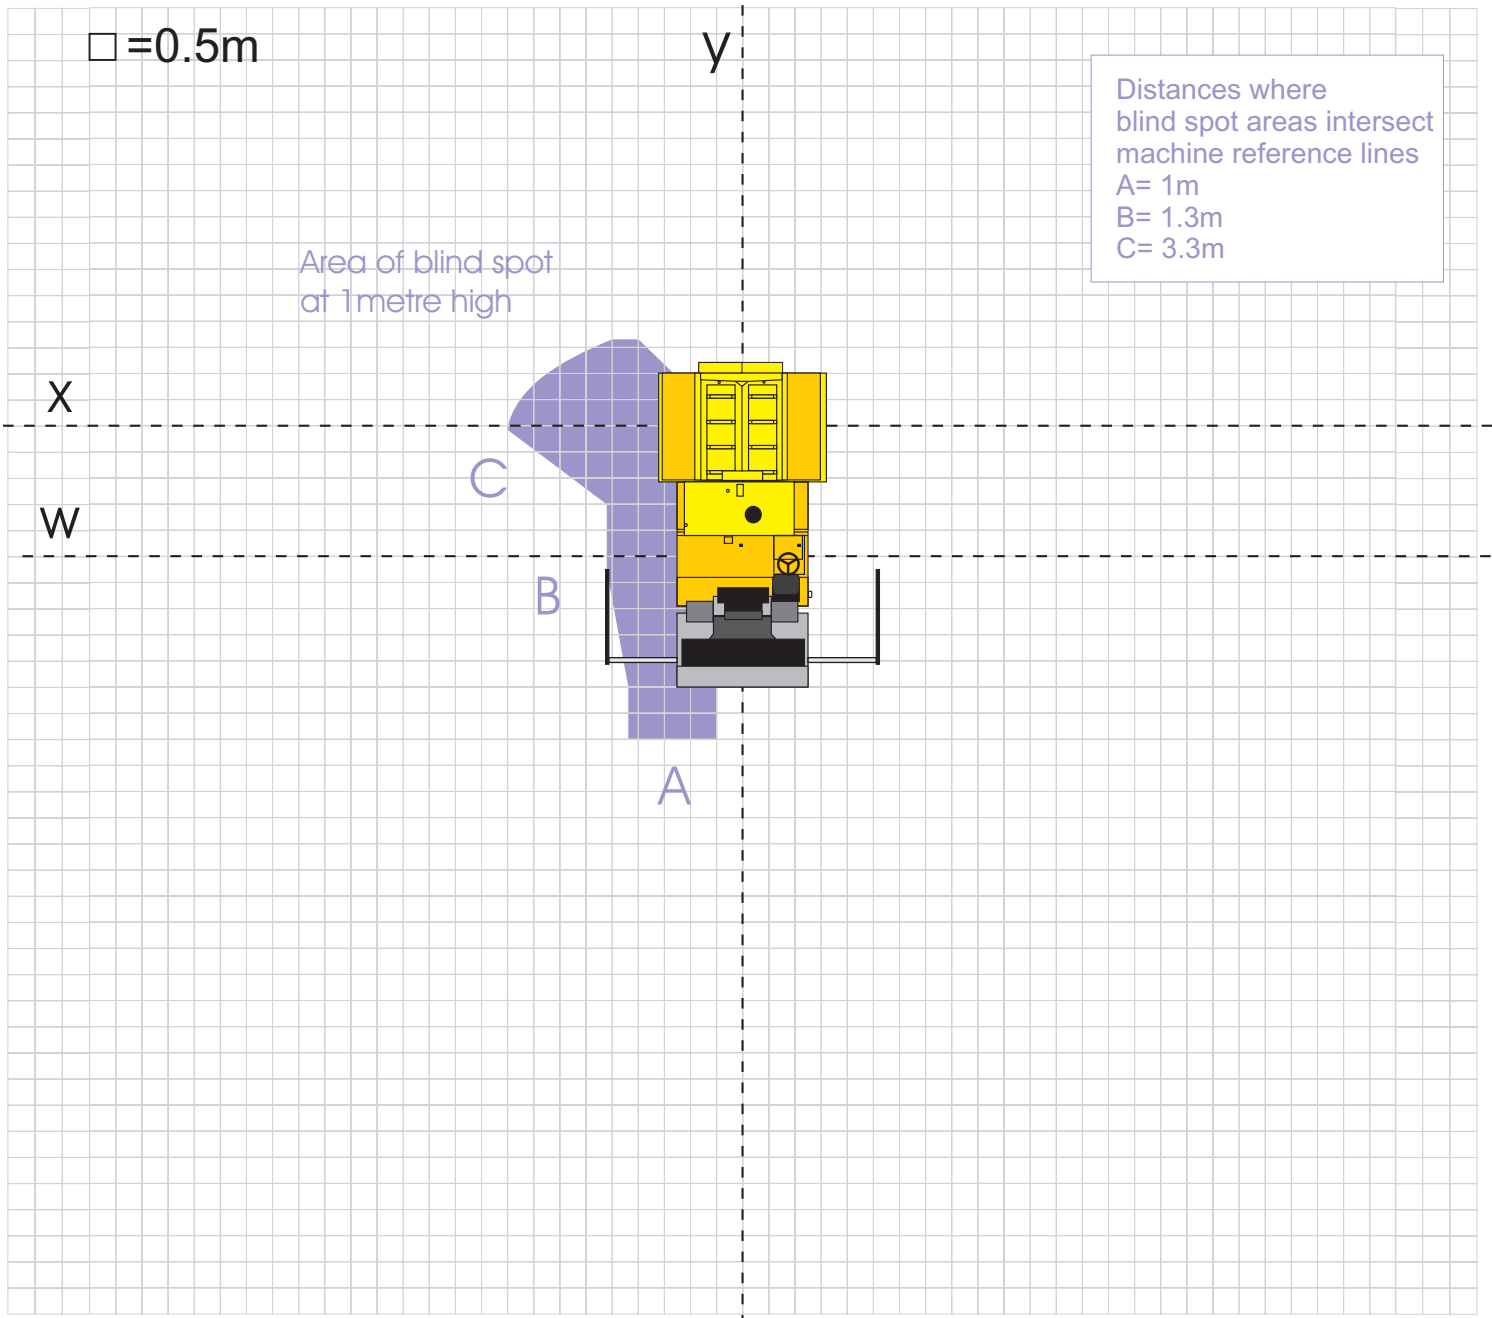

Bomag BF 600

Machine Visibility

Seat Right Hand Position

Bomag BF 600

Enhanced Visibility

Seat Right Hand Position

Bomag BF 600

Comparison Seat Left Hand Position