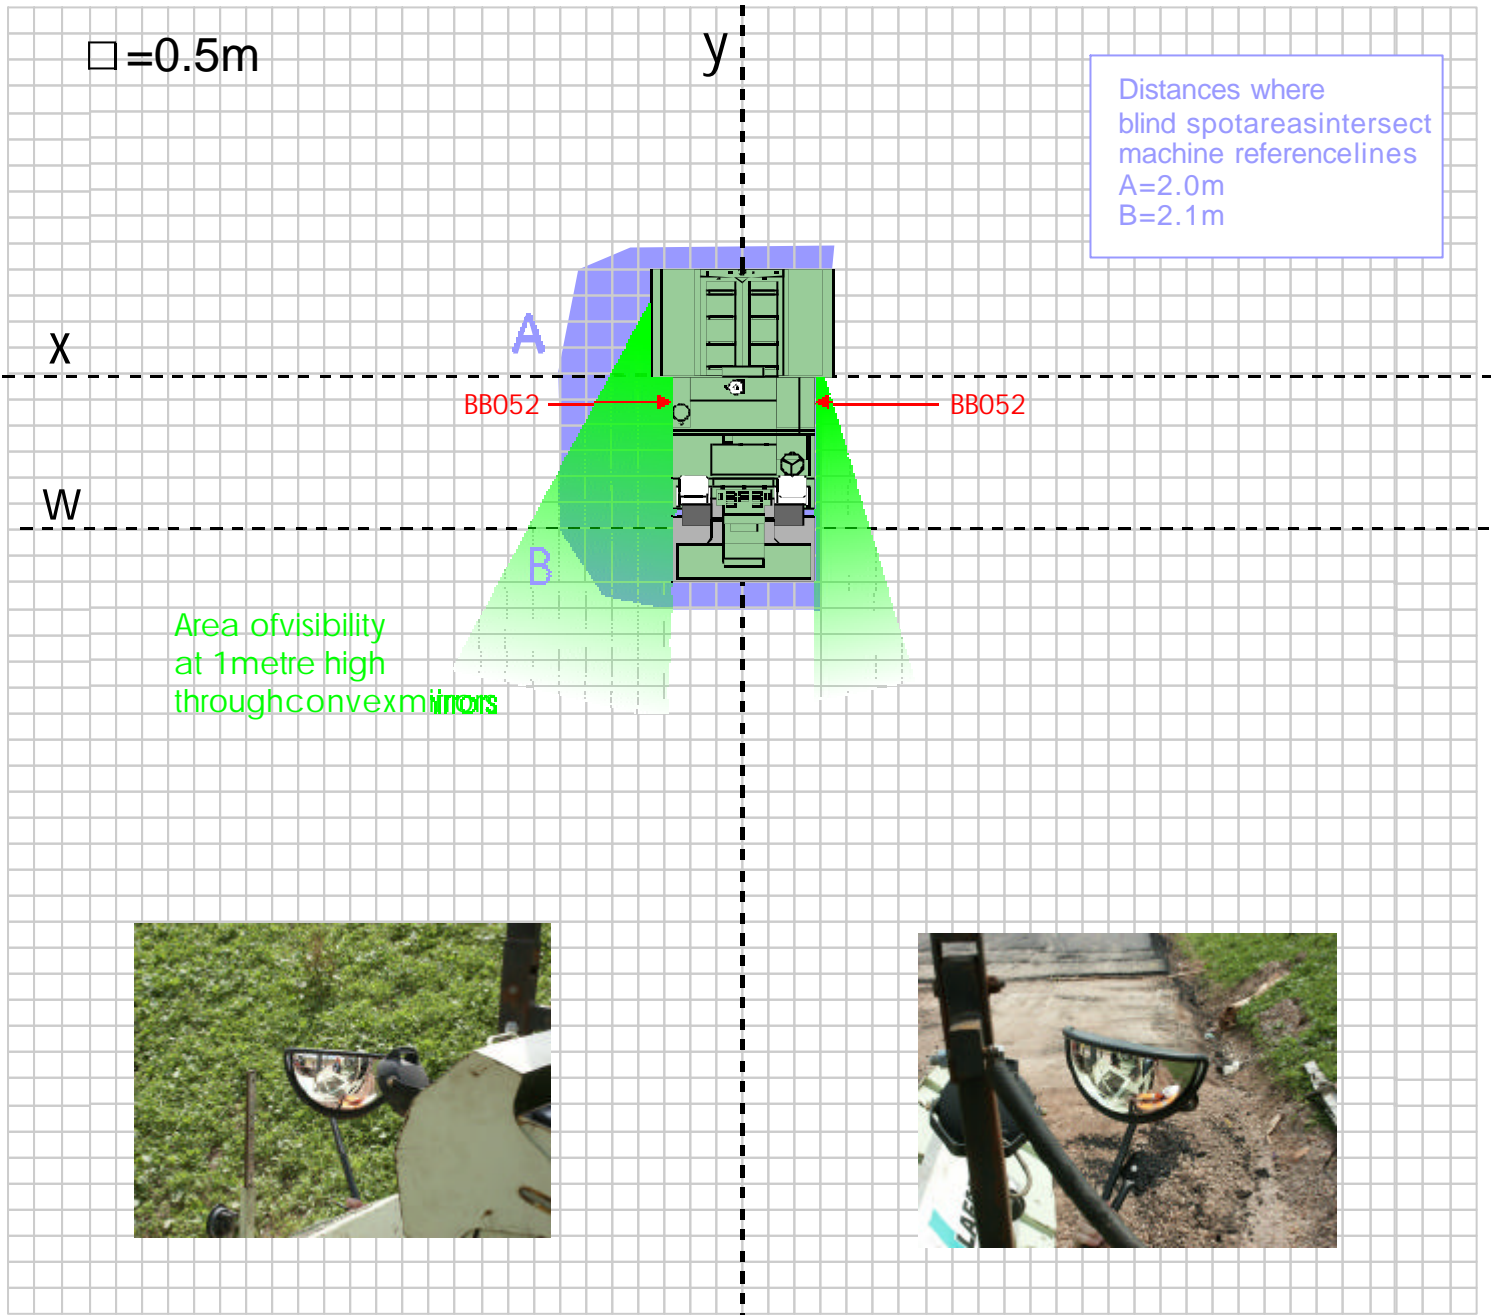

ABG Titan 325

Machine Visibility

Seat Right Hand Position

ABG Titan 325

Enhanced Visibility

Seat Right Hand Position

Recommendations
2 x BB052 convex mirrors