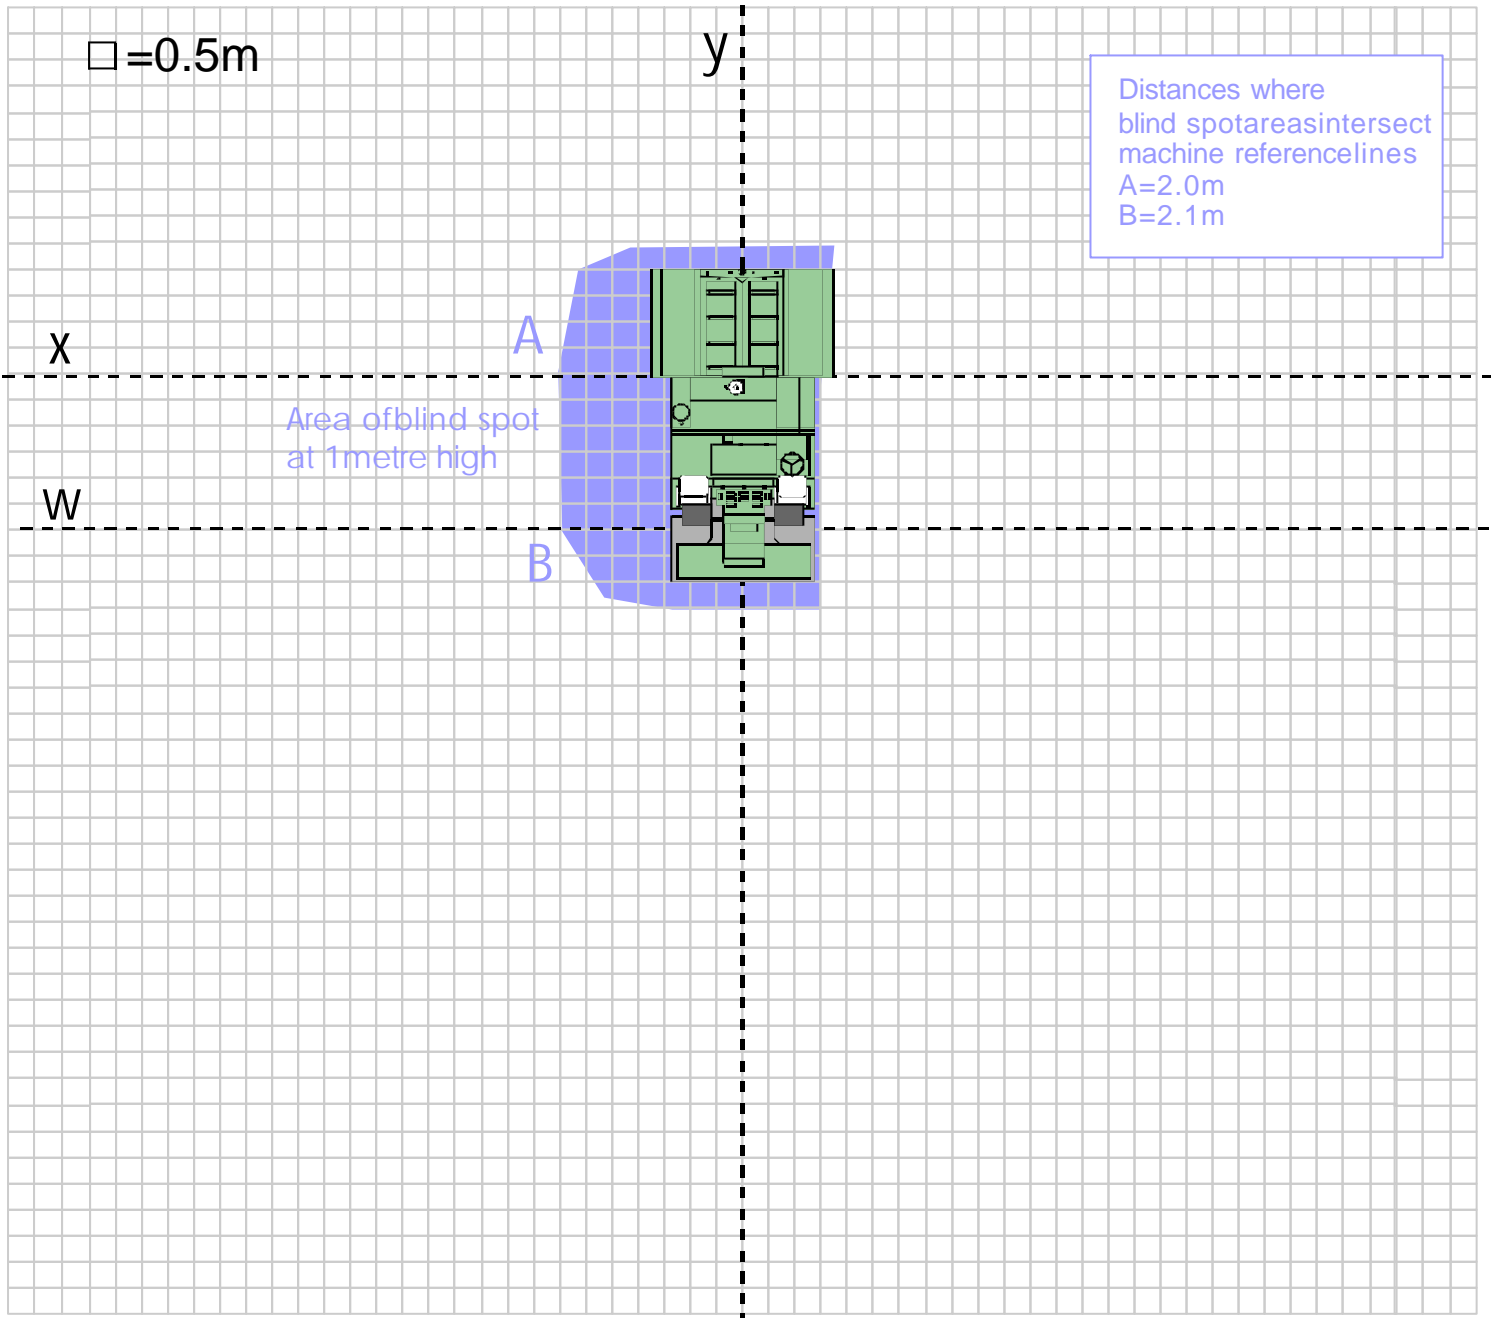

ABG Titan 325

Machine Visibility

Seat Right Hand Position

ABG Titan 325

Enhanced Visibility

Seat Right Hand Position

Recommendations
2 x BB052 convex mirrors