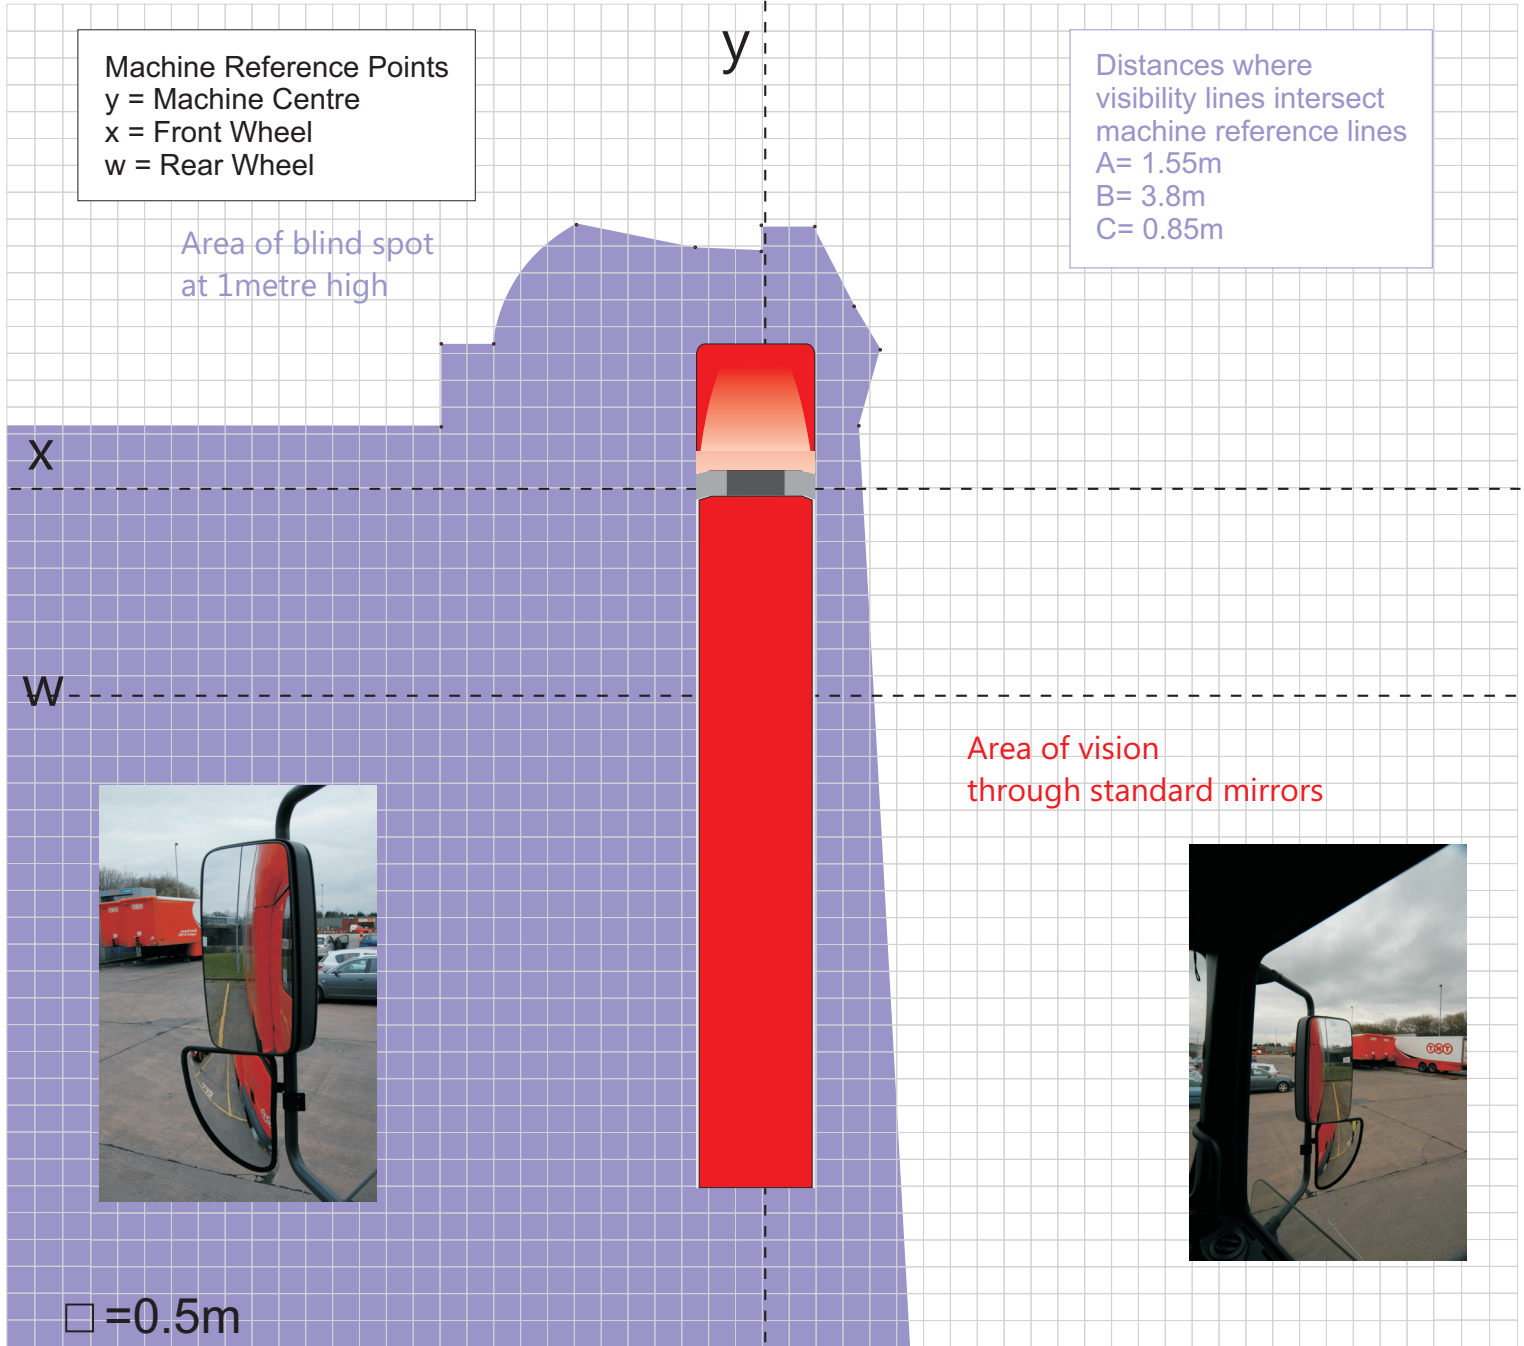

Machine Visibility

Enhanced Visibility

□ = 0.5m

Comparison