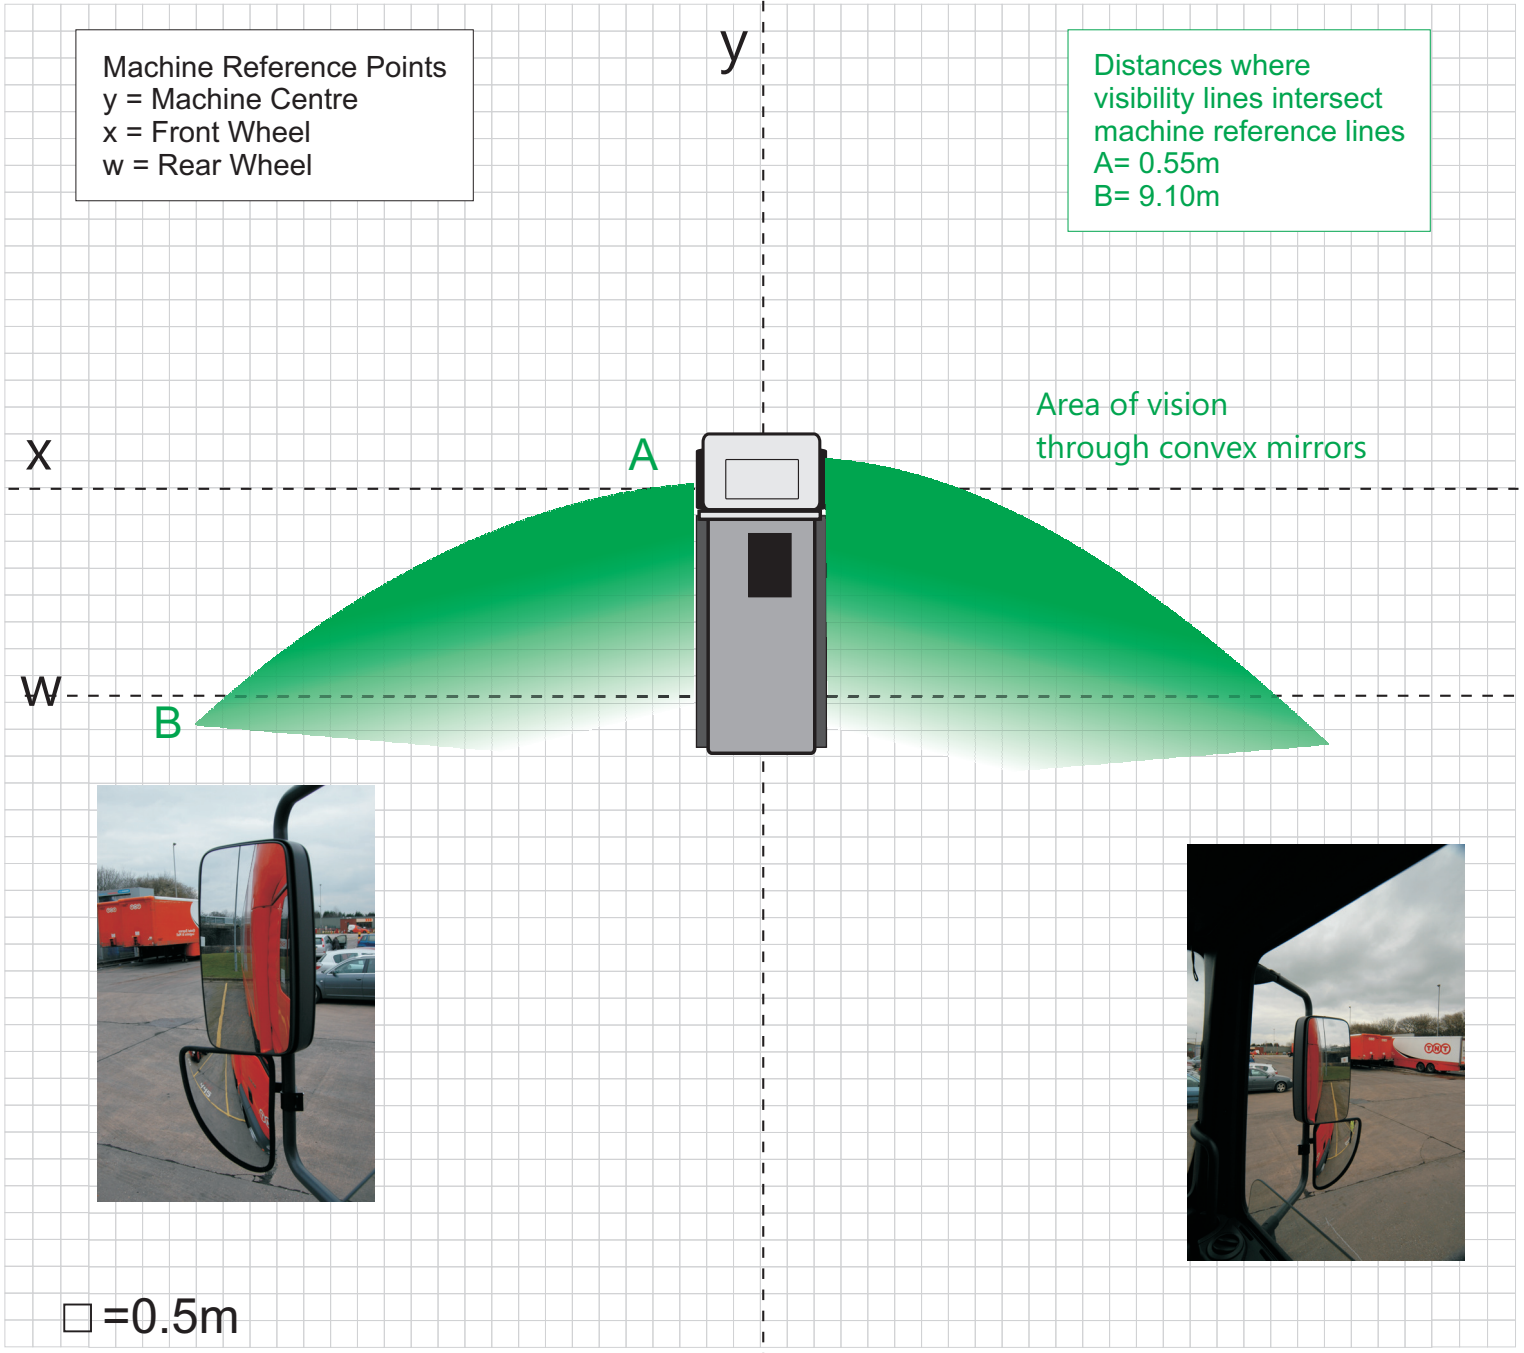

Machine Visibility

Enhanced Visibility

□ = 0.5m

Comparison