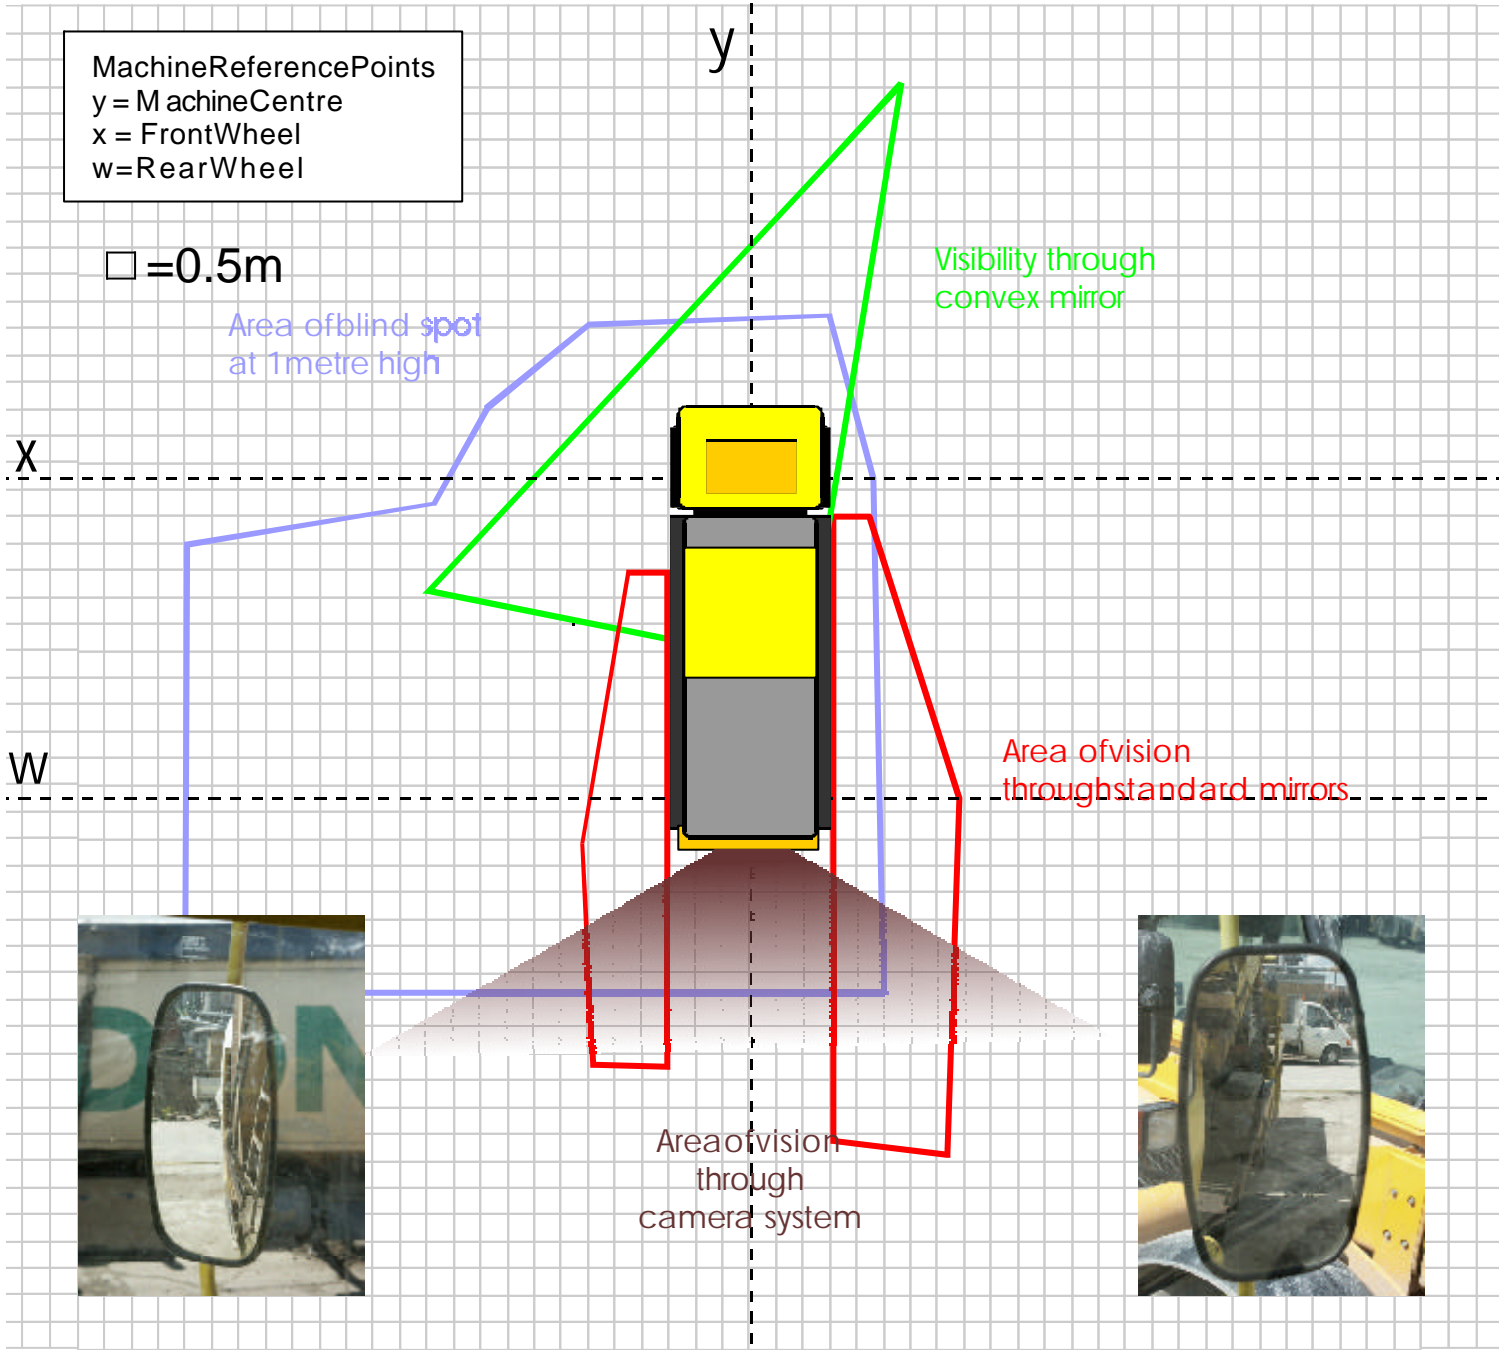

Volvo F616

Enhanced Visibility recommended improvements

- Recommended
- 1 x Rear View System
- 1 x Convex Mirror
- BB052 Forward mount