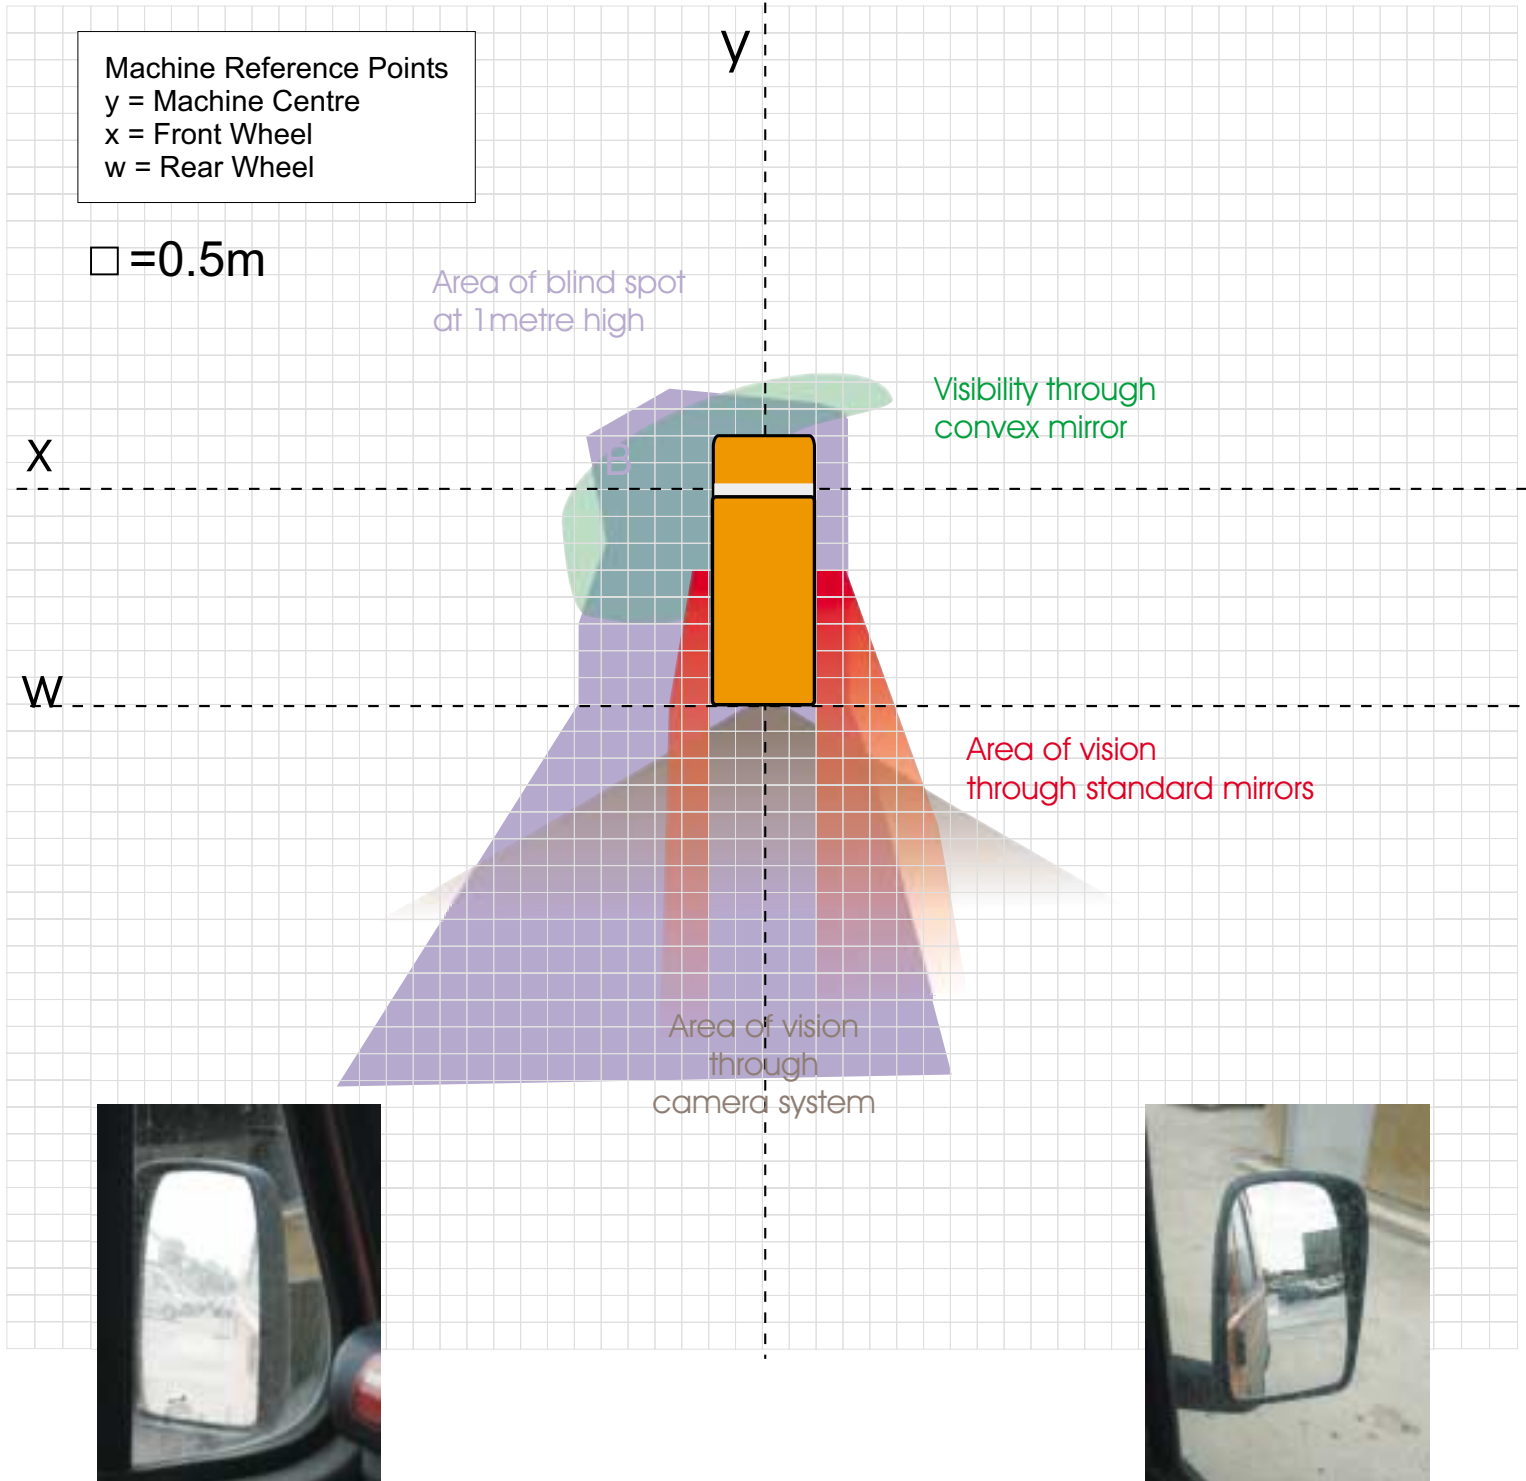

LDV R762 YOЕ

Machine Visibility

LDV R762 YOЕ

Enhanced Visibility

recommended improvements

- Recommended
- 1 x Rear View System
 - 1 x Convex Mirror
 - BB052 forward mount

LDV R762 YOЕ

Comparison

- Recommended
- 1 x Rear View System
 - 1 x Convex Mirror
 - BB052 forward mount