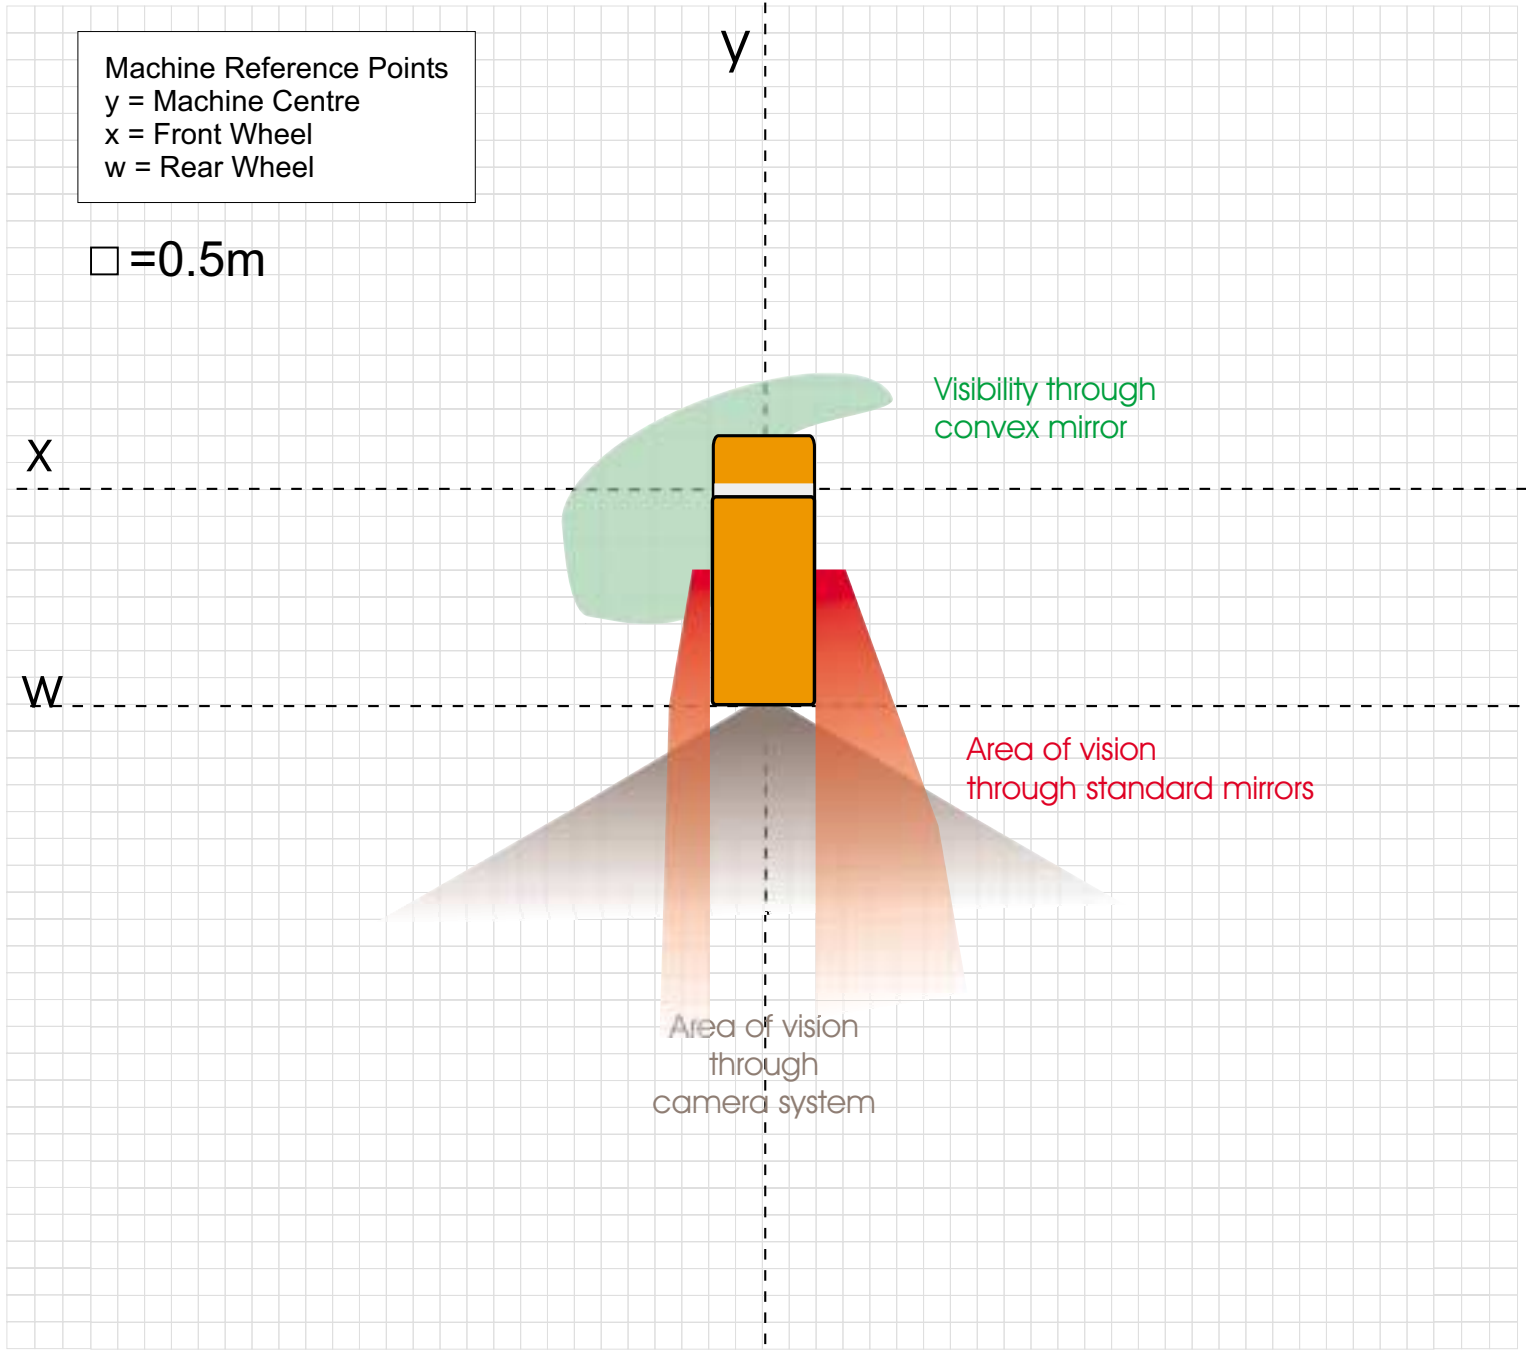

LDV R762 YOЕ

Machine Visibility

LDV R762 YOЕ

Enhanced Visibility

recommended improvements

- Recommended
- 1 x Rear View System
 - 1 x Convex Mirror
 - BB052 forward mount

LDV R762 YOЕ

Comparison

- Recommended
- 1 x Rear View System
 - 1 x Convex Mirror
 - BB052 forward mount