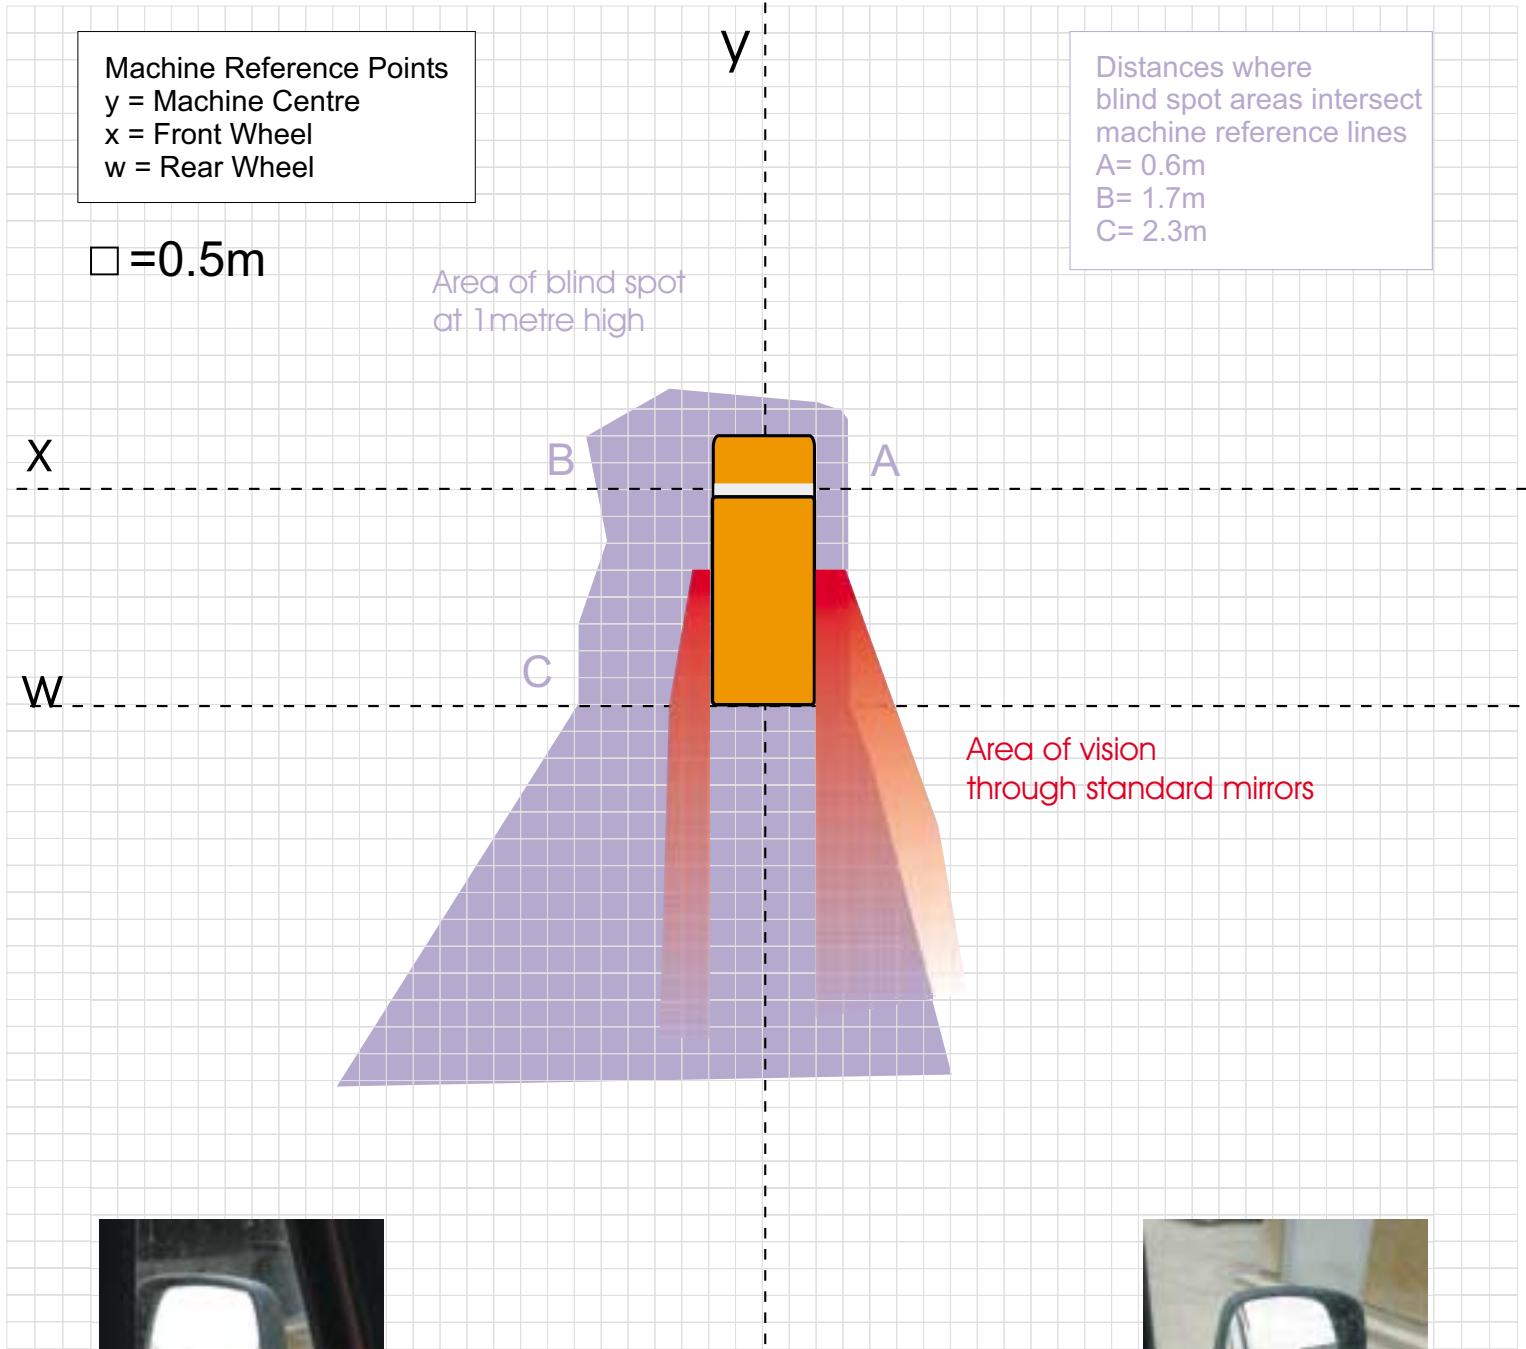

LDV R762 YOЕ

Machine Visibility

LDV R762 YOЕ

Enhanced Visibility

recommended improvements

- Recommended
- 1 x Rear View System
 - 1 x Convex Mirror
 - BB052 forward mount

LDV R762 YOЕ

Comparison

- Recommended
- 1 x Rear View System
 - 1 x Convex Mirror
 - BB052 forward mount